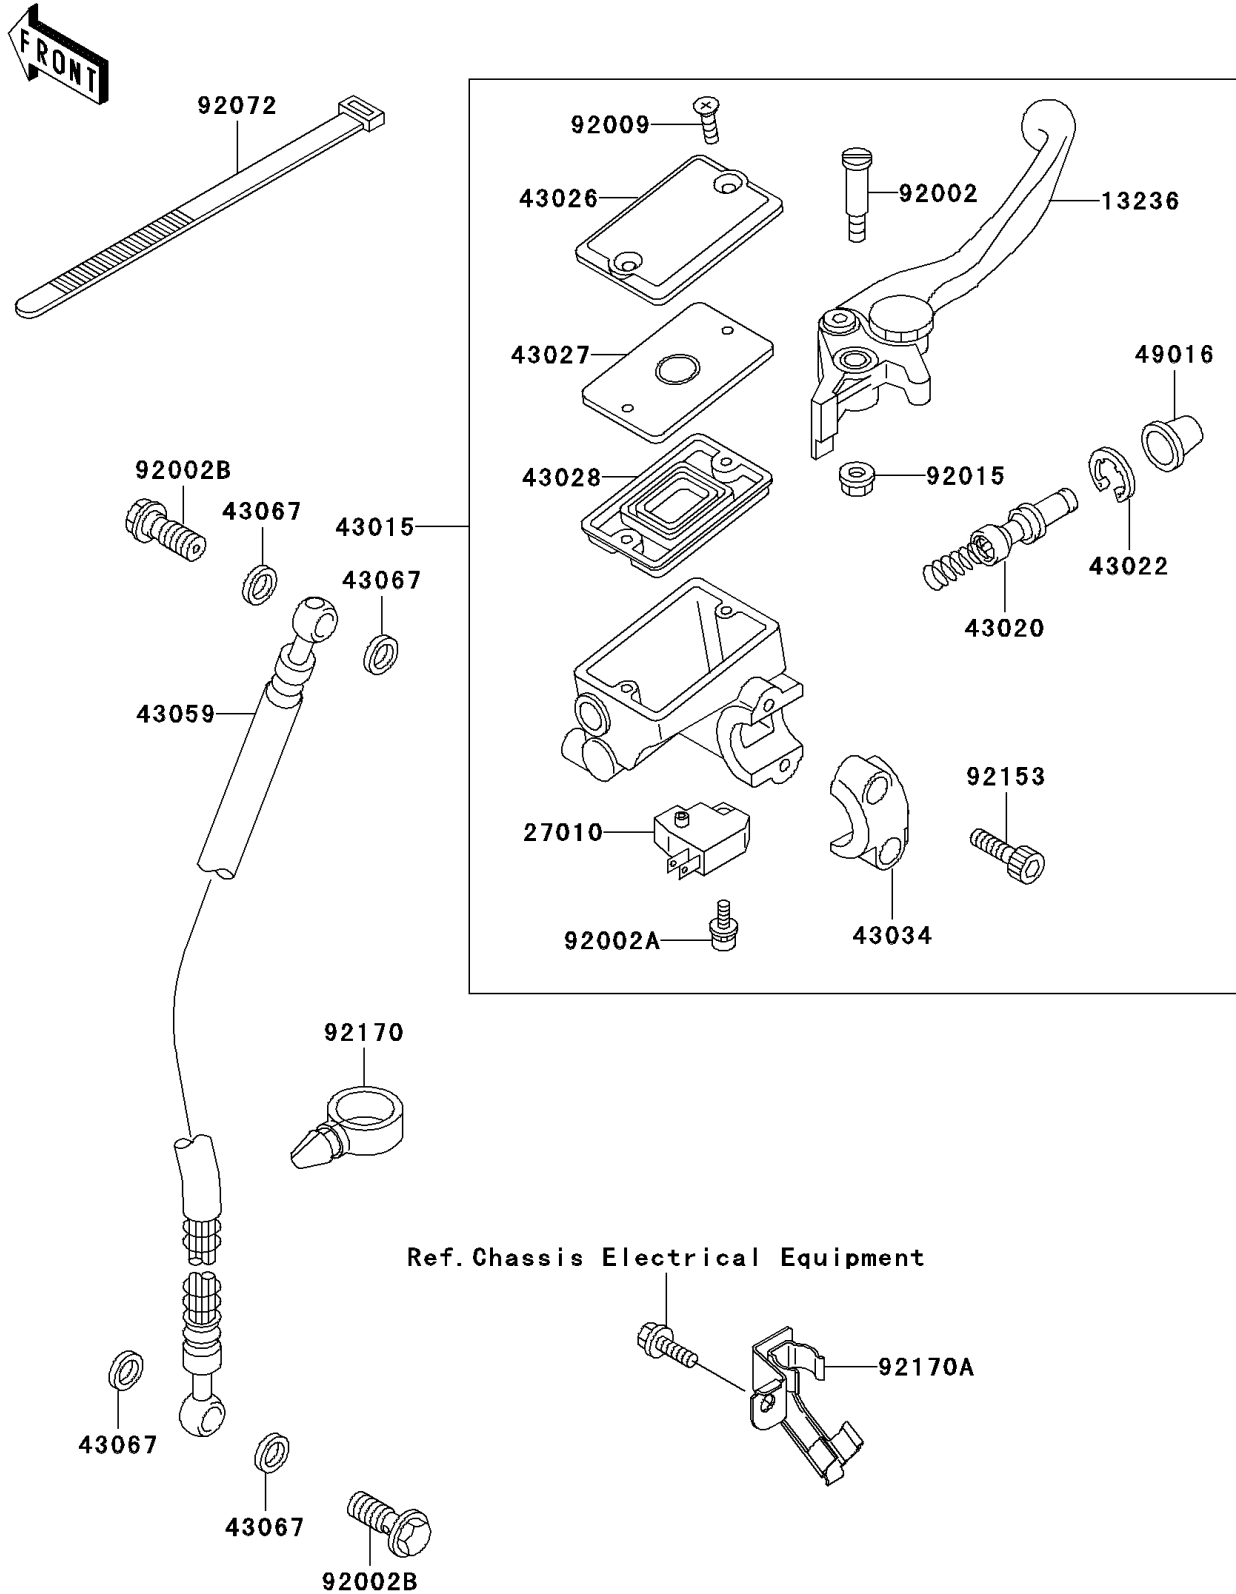

2005 Ninja® 500R PARTS DIAGRAM

Front Master Cylinder

F2291

2005 Ninja® 500R PARTS LIST

Front Master Cylinder

ITEM NAME	PART NUMBER	QUANTITY
LEVER-COMP,FRONT BRAKE (Ref # 13236)	13236-1185	1
SWITCH,BRAKE (Ref # 27010)	27010-1170	1
CYLINDER-ASSY-MASTER,FR (Ref # 43015)	43015-1479	1
PISTON-COMP-BRAKE,FR (Ref # 43020)	43020-1056	1
STOPPER-BRAKE,PISTON (Ref # 43022)	43022-1010	1
CAP-BRAKE (Ref # 43026)	43026-1076	1
PLATE-DIAPHRAGM (Ref # 43027)	43027-1055	1
DIAPHRAGM,MASTER CYLINDER (Ref # 43028)	43028-1058	1
HOLDER-BRAKE,MASTER CYLINDER (Ref # 43034)	43034-1053	1
HOSE-BRAKE,FR (Ref # 43059)	43059-1860	1
WASHER,10.5X15X1.5 (Ref # 43067)	43067-001	4
COVER-SEAL,MASTER CYLINDER (Ref # 49016)	49016-1044	1
BOLT,LEVER SET,BLACK (Ref # 92002)	92002-1322	1
BOLT,SCREW,4X12 (Ref # 92002A)	92002-1323	1
BOLT,OIL,L=23 (Ref # 92002B)	92002-1907	2
SCREW,4MM (Ref # 92009)	92009-1458	2
NUT,FLANGED,6MM,BLACK (Ref # 92015)	92015-1233	1
BAND,L=202 (Ref # 92072)	92072-1195	1
BOLT,SOCKET,6X20 (Ref # 92153)	92153-0417	2
CLAMP (Ref # 92170)	92170-1067	1
CLAMP,HOSE (Ref # 92170A)	92170-1499	1