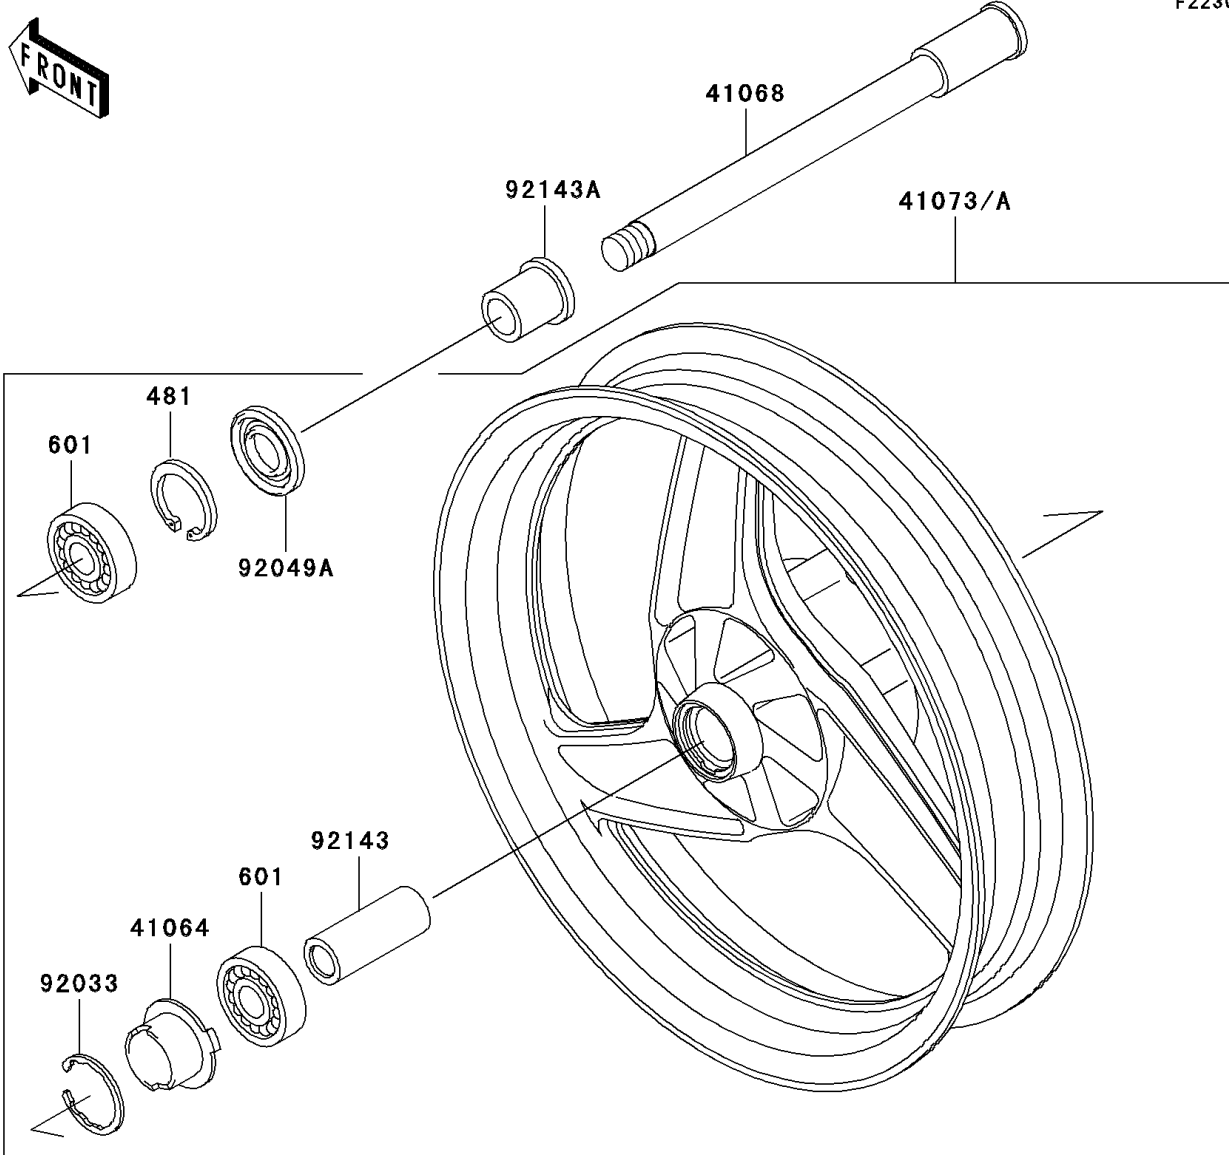

2003 Ninja® 500R PARTS DIAGRAM

Front Wheel

F2230

2003 Ninja® 500R PARTS LIST

Front Wheel

ITEM NAME	PART NUMBER	QUANTITY
CIRCLIP-TYPE-C,35MM (Ref # 481)	481J3500	1
BEARING-BALL (Ref # 601)	601B6202UU	2
GEAR-METER SCREW,9T (Ref # 41060)	41060-1123	1
GEAR-METER SCREW,23T (Ref # 41060A)	41060-1124	1
WASHER,5.1X9X0.4 (Ref # 41063)	41063-001	2
RECEIVER-SPEEDOMETER (Ref # 41064)	41064-1006	1
AXLE,FR (Ref # 41068)	41068-1175	1
WHEEL-ASSY,FR,G.GRAY (Ref # 41073)	41073-1543-GE	1
CASE-ASSY-METER GEAR (Ref # 41078)	41078-1068	1
PIN,SPRING (Ref # 41082)	41082-001	1
COLLAR,FR AXLE,L=36.5 (Ref # 92027)	92027-1726	1
BUSHING,SPEEDOMETER (Ref # 92028)	92028-1066	1
RING-SNAP,42MM (Ref # 92033)	92033-1041	1
SEAL-OIL,BJN30427-C3 (Ref # 92049)	92049-1057	1
SEAL-OIL,MH20354.5 (Ref # 92049A)	92049-1176	1
COLLAR,15.1X20X70 (Ref # 92143)	92143-1185	1
COLLAR,FR AXLE,L=24 (Ref # 92143A)	92143-1187	1