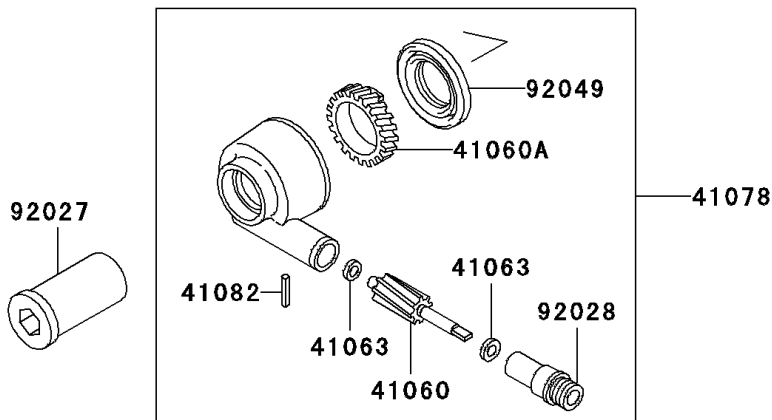

2003 Ninja® 500R PARTS DIAGRAM

Front Wheel

F2230

2003 Ninja® 500R PARTS LIST

Front Wheel

ITEM NAME	PART NUMBER	QUANTITY
CIRCLIP-TYPE-C,35MM (Ref # 481)	481J3500	1
BEARING-BALL (Ref # 601)	601B6202UU	2
GEAR-METER SCREW,9T (Ref # 41060)	41060-1123	1
GEAR-METER SCREW,23T (Ref # 41060A)	41060-1124	1
WASHER,5.1X9X0.4 (Ref # 41063)	41063-001	2
RECEIVER-SPEEDOMETER (Ref # 41064)	41064-1006	1
AXLE,FR (Ref # 41068)	41068-1175	1
WHEEL-ASSY,FR,G.GRAY (Ref # 41073)	41073-1543-GE	1
CASE-ASSY-METER GEAR (Ref # 41078)	41078-1068	1
PIN,SPRING (Ref # 41082)	41082-001	1
COLLAR,FR AXLE,L=36.5 (Ref # 92027)	92027-1726	1
BUSHING,SPEEDOMETER (Ref # 92028)	92028-1066	1
RING-SNAP,42MM (Ref # 92033)	92033-1041	1
SEAL-OIL,BJN30427-C3 (Ref # 92049)	92049-1057	1
SEAL-OIL,MH20354.5 (Ref # 92049A)	92049-1176	1
COLLAR,15.1X20X70 (Ref # 92143)	92143-1185	1
COLLAR,FR AXLE,L=24 (Ref # 92143A)	92143-1187	1