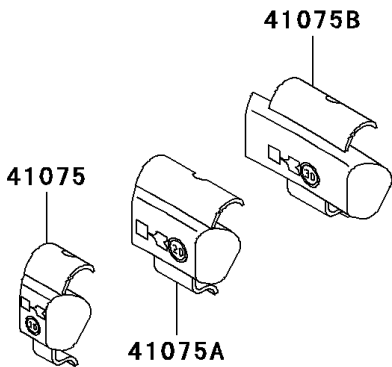

2003 Ninja® 500R PARTS DIAGRAM

Tires

F2210

2003 Ninja® 500R PARTS LIST

Tires

ITEM NAME	PART NUMBER	QUANTITY
VALVE,TIRE (Ref # 16126)	16126-1140	2
TIRE,FR,110/70-17 54H,G549(BS) (Ref # 41002)	41002-1981	1
TIRE,RR,130/70-17 62H,G550(BS) (Ref # 41009)	41009-1325	1
BALANCER-WHEEL,10G,SILVER (Ref # 41075)	41075-1014	AR
BALANCER-WHEEL,20G,SILVER (Ref # 41075A)	41075-1015	AR
BALANCER-WHEEL,30G,SILVER (Ref # 41075B)	41075-1016	AR