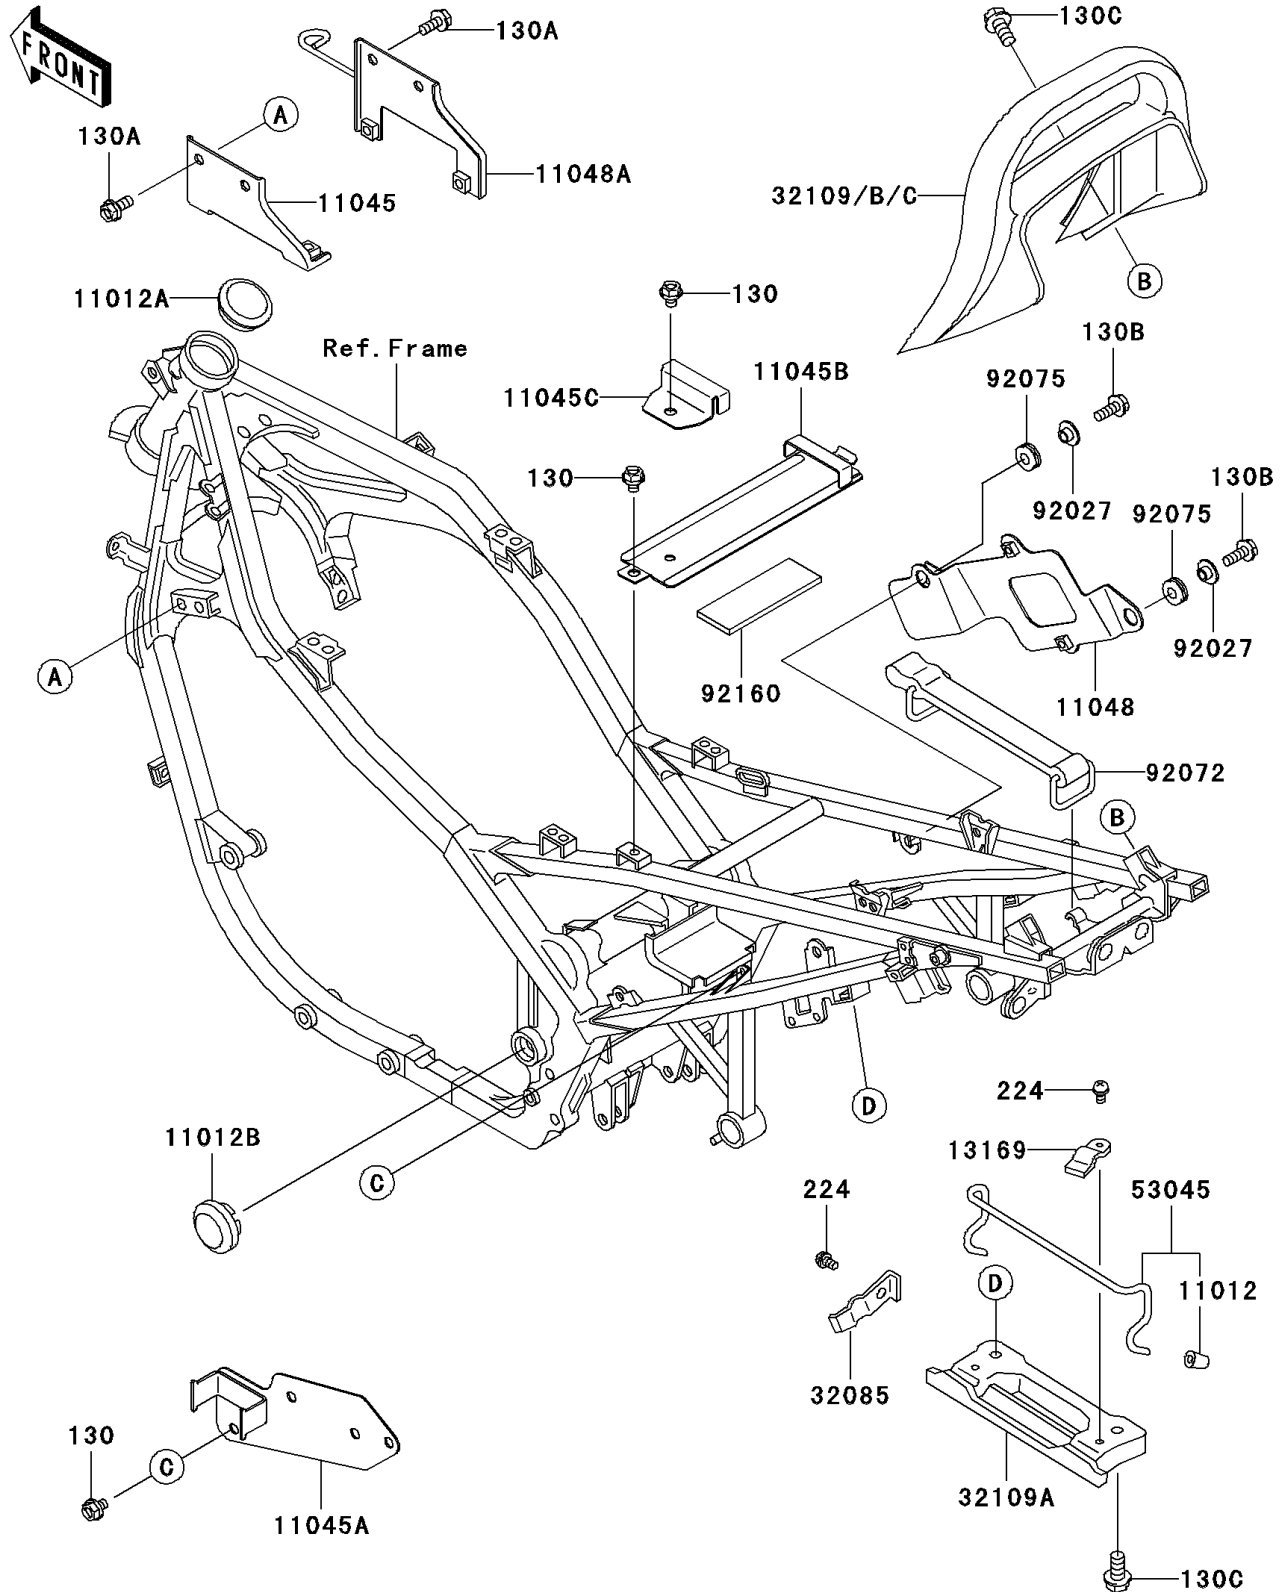

2003 Ninja® 500R PARTS DIAGRAM

Frame Fittings

F2131

2003 Ninja® 500R PARTS LIST

Frame Fittings

ITEM NAME	PART NUMBER	QUANTITY
BOLT-FLANGED,6X8 (Ref # 130)	130J0608	4
BOLT-FLANGED,6X14,BLACK (Ref # 130A)	130J0614	4
BOLT-FLANGED,6X16,BLACK (Ref # 130B)	130J0616	2
BOLT-FLANGED,8X16,BLACK (Ref # 130C)	130J0816	6
SCREW-PAN-WP-CROS (Ref # 224)	224C0508	6
CAP,BUNGEE CORD HOOK (Ref # 11012)	11012-1589	4
CAP (Ref # 11012A)	11012-1688	1
CAP,BLACK (Ref # 11012B)	11012-1717-10	2
BRACKET,IGNITION COIL,LH (Ref # 11045)	11045-1419	1
BRACKET,REGULATOR (Ref # 11045A)	11045-1421	1
BRACKET,BATTERY BAND (Ref # 11045B)	11045-1423	1
BRACKET,JUNCTION BOX (Ref # 11045C)	11045-1424	1
BRACKET,IGNITER (Ref # 11048)	11048-1343	1
BRACKET,IGNITION COIL,RH (Ref # 11048A)	11048-1665	1
PLATE,GRIP (Ref # 13169)	13169-1760	4
STOPPER,HOOK (Ref # 32085)	32085-1187	2
GRIP-FRAME (Ref # 32109A)	32109-1108	2
GRIP-FRAME,TAIL,P.C.GRAY (Ref # 32109B)	32109-1245-SL	1
HOOK-ASSY,BUNGEE CORD (Ref # 53045)	53045-1062	2
COLLAR (Ref # 92027)	92027-1166	2
BAND (Ref # 92072)	92072-1085	1
DAMPER (Ref # 92075)	92075-051	2
DAMPER,BATTERY (Ref # 92160)	92160-1094	1
GRIP-FRAME,TAIL,P.C.GRAY (Ref # 32109C)	32109-1245-T2	1