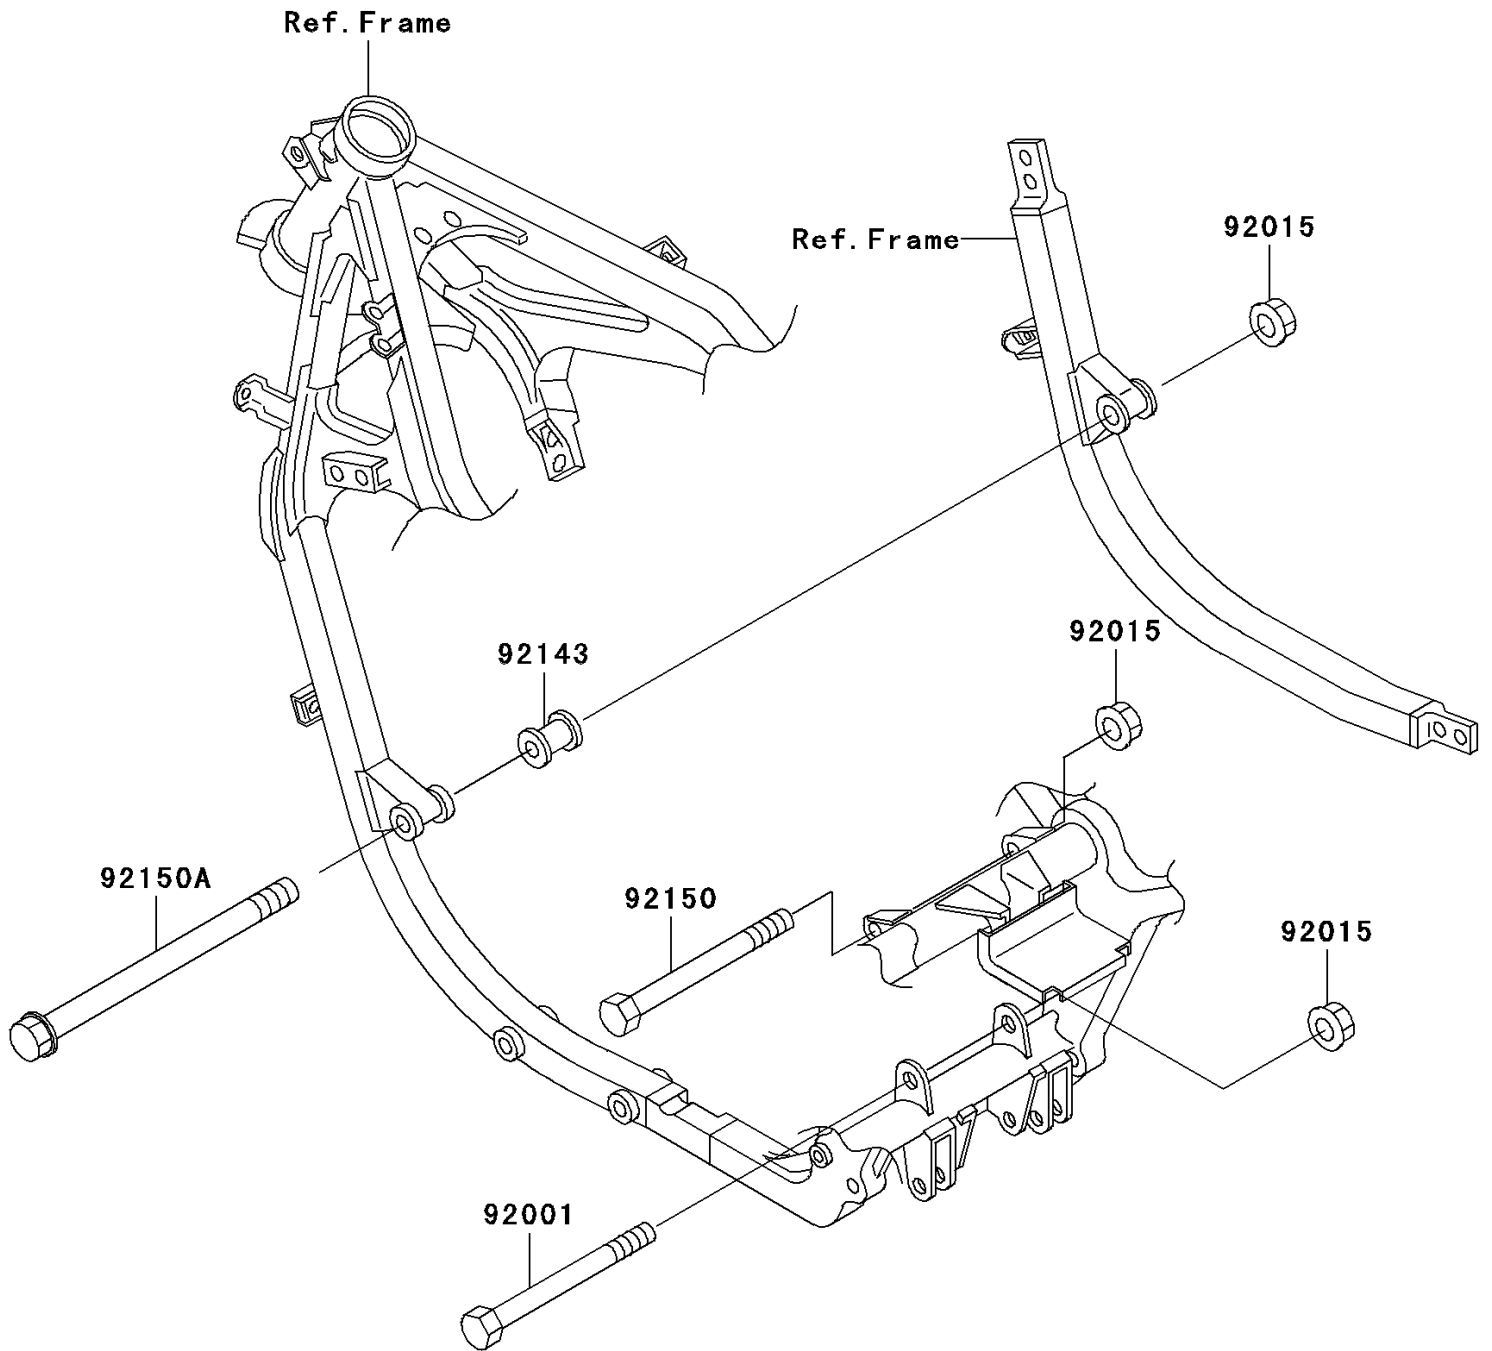

# 2003 Ninja® 500R PARTS DIAGRAM

Engine Mount

F2122

## 2003 Ninja<sup>®</sup> 500R PARTS LIST

Engine Mount

| ITEM NAME                          | PART NUMBER | QUANTITY |
|------------------------------------|-------------|----------|
| BOLT,10X179 (Ref # 92001)          | 92001-1541  | 1        |
| NUT,FLANGED,10MM (Ref # 92015)     | 92015-1180  | 3        |
| COLLAR,L=34 (Ref # 92143)          | 92143-1276  | 1        |
| BOLT,10X165 (Ref # 92150)          | 92150-1222  | 1        |
| BOLT,FLANGED,10X295 (Ref # 92150A) | 92150-1223  | 1        |