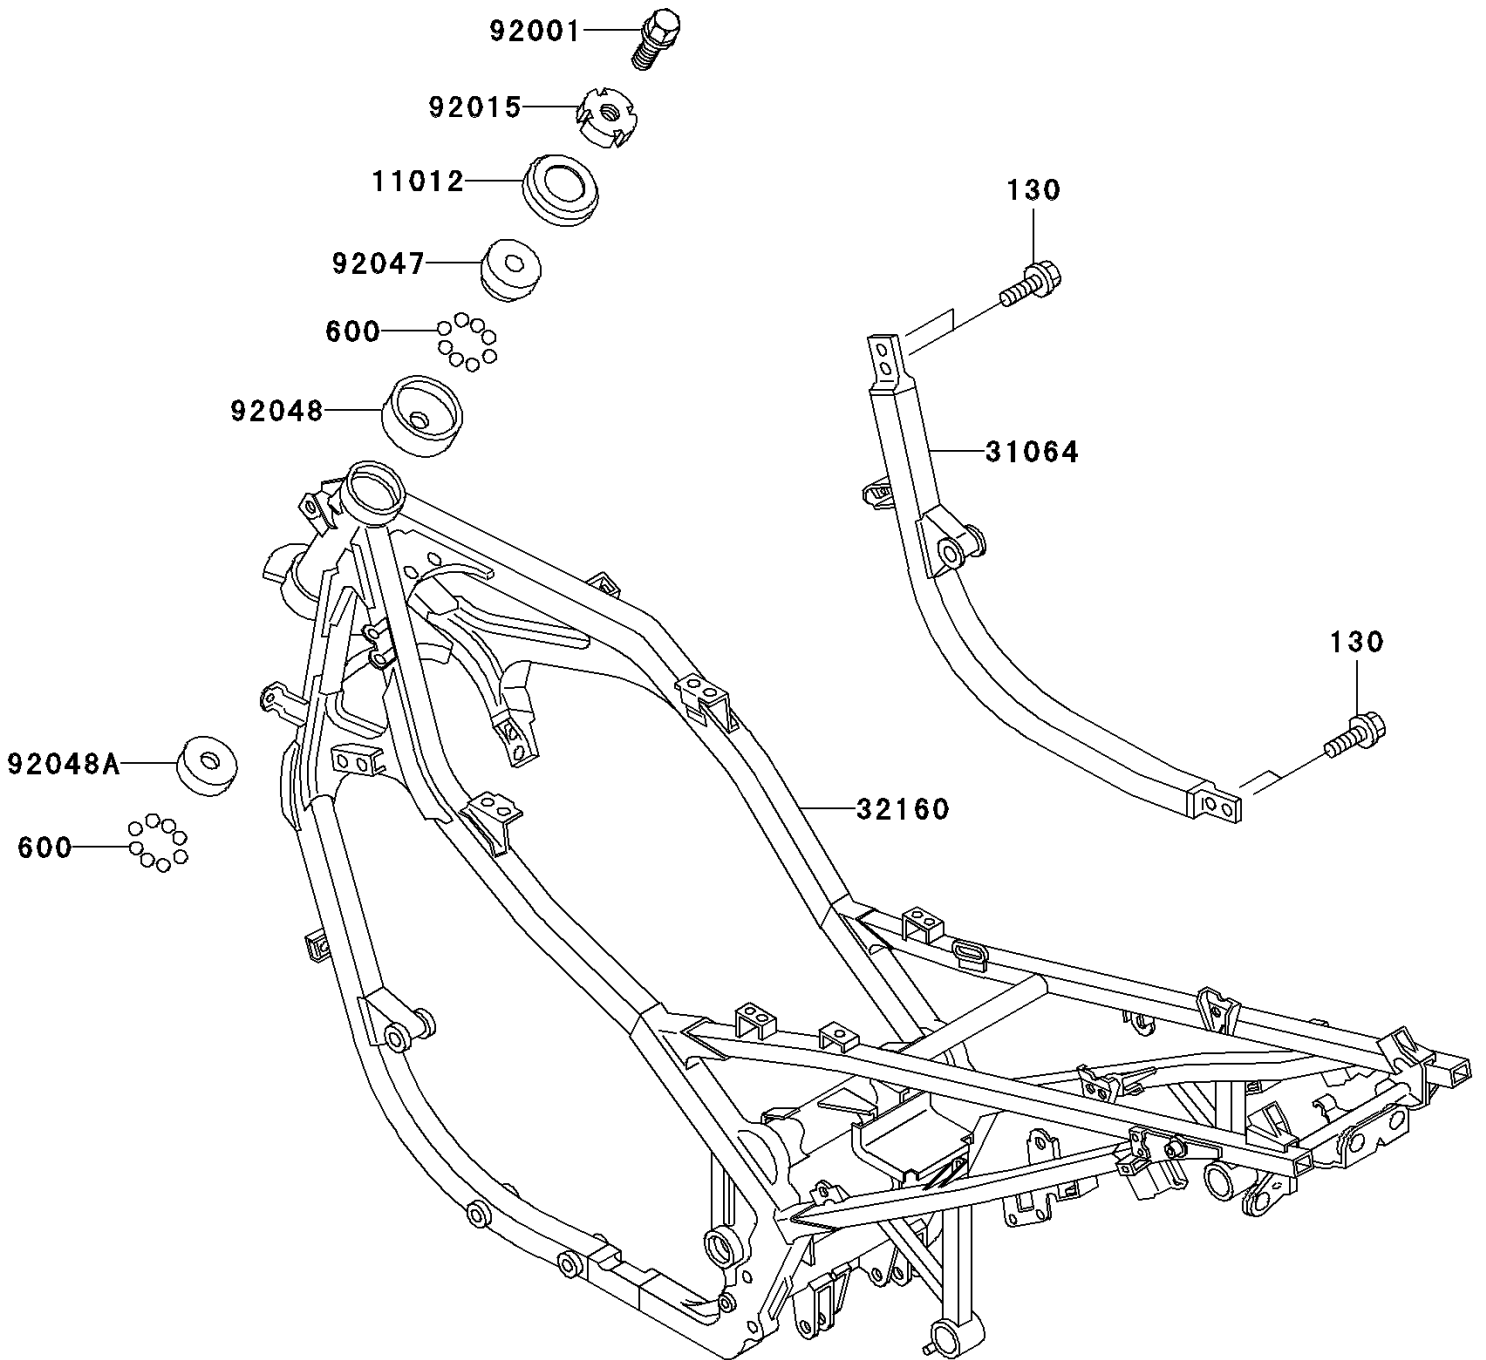

2003 Ninja[®] 500R PARTS DIAGRAM

Frame

F2120

2003 Ninja® 500R PARTS LIST

Frame

ITEM NAME	PART NUMBER	QUANTITY
BOLT-FLANGED,10X20 (Ref # 130)	130J1020	4
BALL-STEEL,1/4" (Ref # 600)	600A0800	39
CAP,STEERING STEM (Ref # 11012)	11012-1898	1
PIPE-COMP,DOWNTUBE,RH,BLACK (Ref # 31064)	31064-1155-10	1
FRAME-COMP,BLACK (Ref # 32160)	32160-1324-10	1
BOLT,FLANGED,16X22 (Ref # 92001)	92001-1488	1
NUT,30MM,BLACK (Ref # 92015)	92015-1301	1
RACE,STEERING STEM BEARING (Ref # 92047)	92047-011	1
RACE,STEERING STEM BEARING (Ref # 92048)	92048-006	1
RACE,STEERING STEM BEARING (Ref # 92048A)	92048-008	1