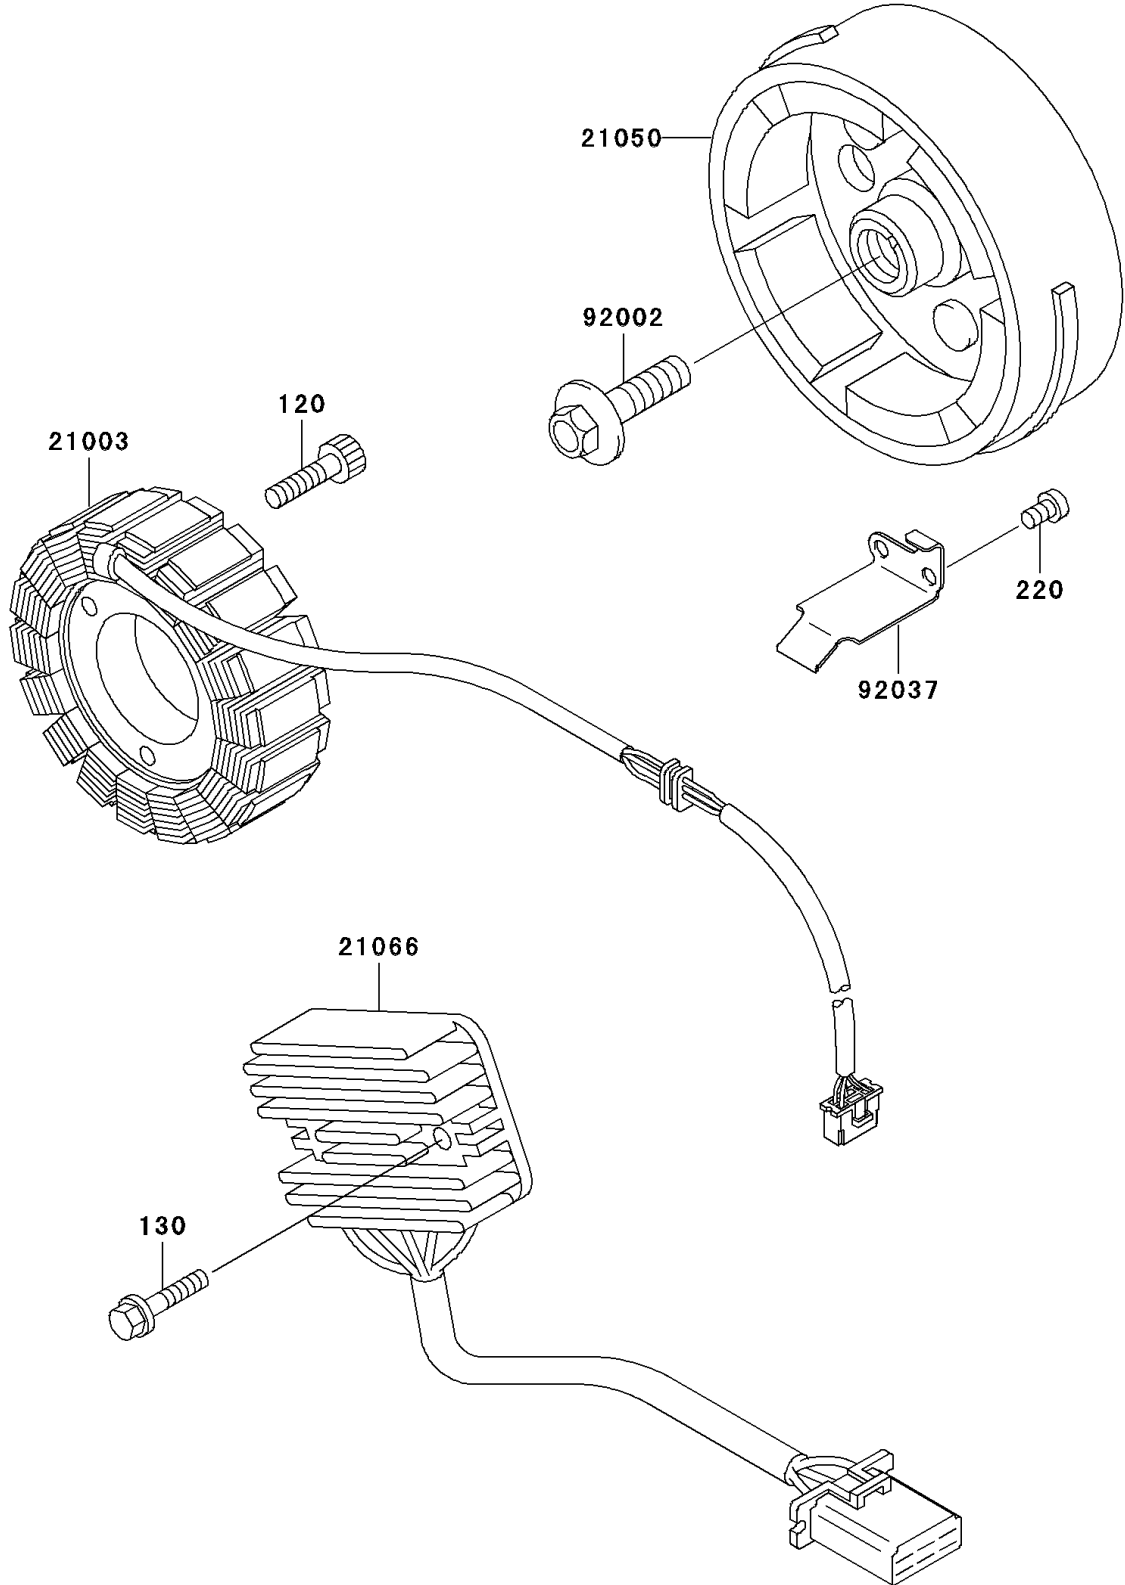

2005 Ninja® 500R PARTS DIAGRAM

Generator

E1810

2005 Ninja® 500R PARTS LIST

Generator

ITEM NAME	PART NUMBER	QUANTITY
BOLT-SOCKET,6X25 (Ref # 120)	120P0625	3
BOLT-FLANGED,6X25 (Ref # 130)	130B0625	2
SCREW-PAN-CROS (Ref # 220)	220B0510	2
STATOR (Ref # 21003)	21003-1123	1
FLYWHEEL (Ref # 21050)	21050-1162	1
REGULATOR-VOLTAGE (Ref # 21066)	21066-1030	1
BOLT,FLANGED,10X36 (Ref # 92002)	92002-1457	1
CLAMP,GENERATOR LEAD (Ref # 92037)	92037-1630	1