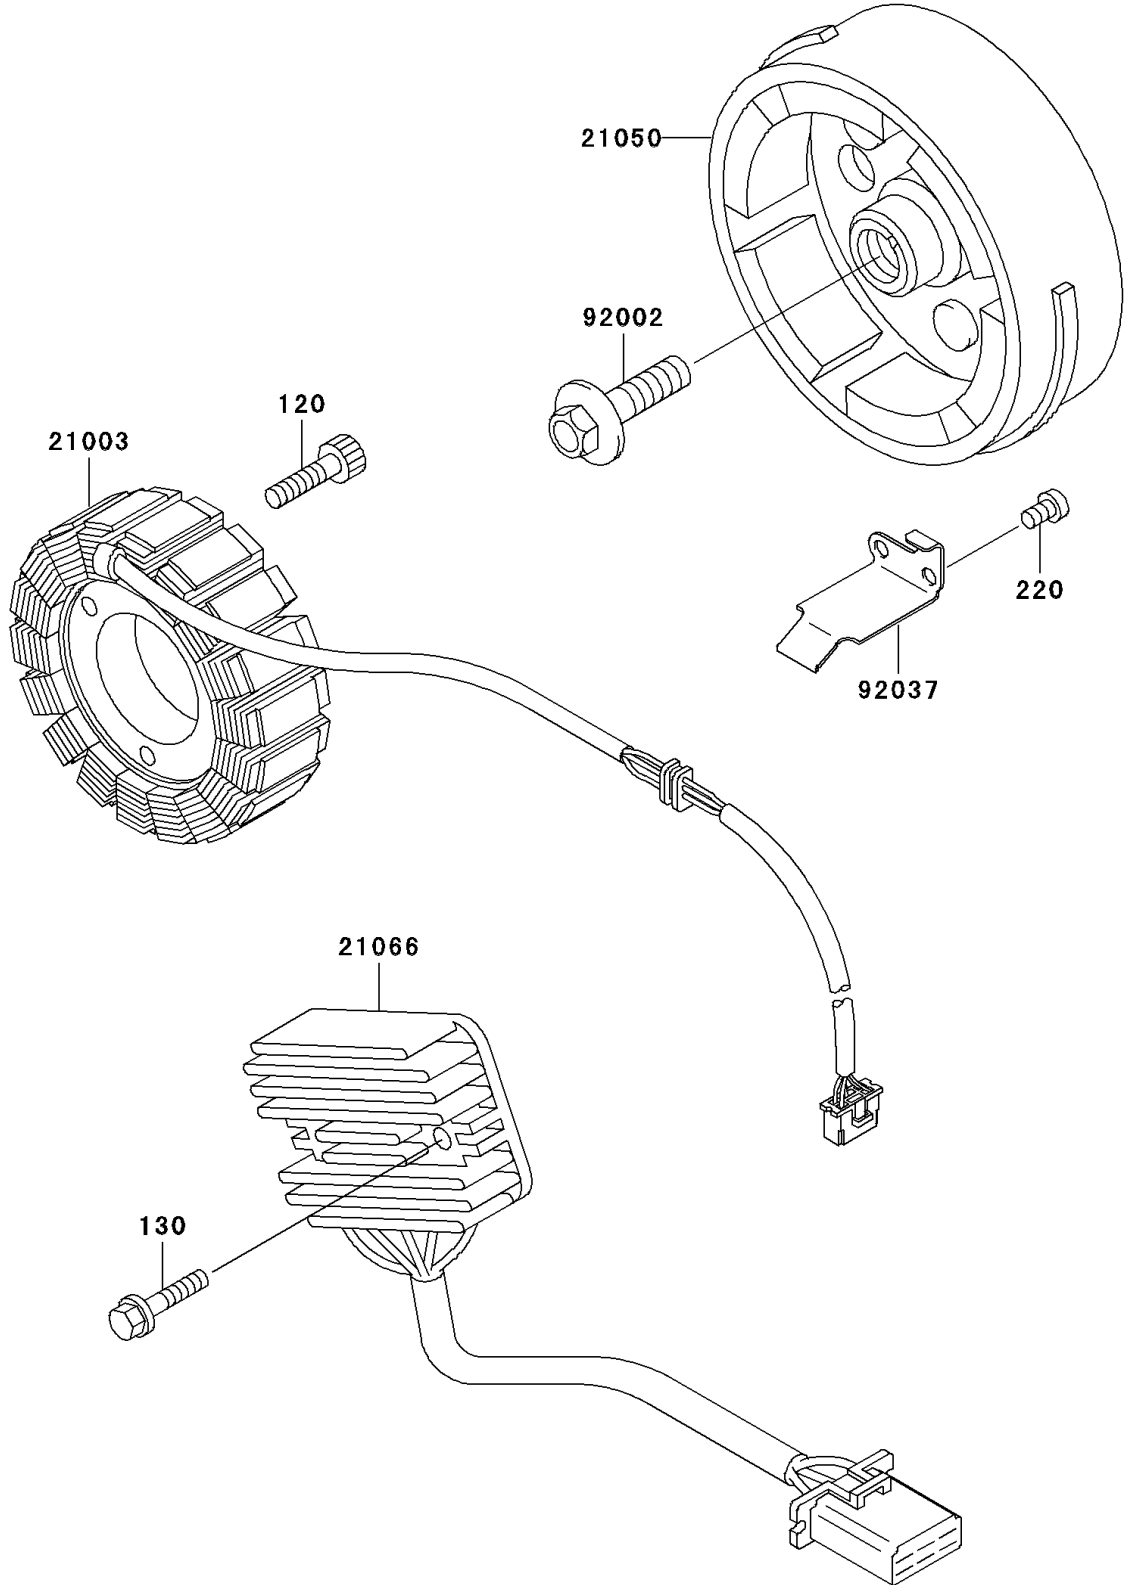

# 2003 Ninja<sup>®</sup> 500R PARTS DIAGRAM

Generator

E1810

## 2003 Ninja® 500R PARTS LIST

### Generator

ITEM NAME	PART NUMBER	QUANTITY
BOLT-SOCKET,6X25 (Ref # 120)	120P0625	3
BOLT-FLANGED,6X25 (Ref # 130)	130B0625	2
SCREW-PAN-CROS (Ref # 220)	220B0510	2
STATOR (Ref # 21003)	21003-1123	1
FLYWHEEL (Ref # 21050)	21050-1162	1
REGULATOR-VOLTAGE (Ref # 21066)	21066-1030	1
BOLT,FLANGED,10X36 (Ref # 92002)	92002-1457	1
CLAMP,GENERATOR LEAD (Ref # 92037)	92037-1630	1