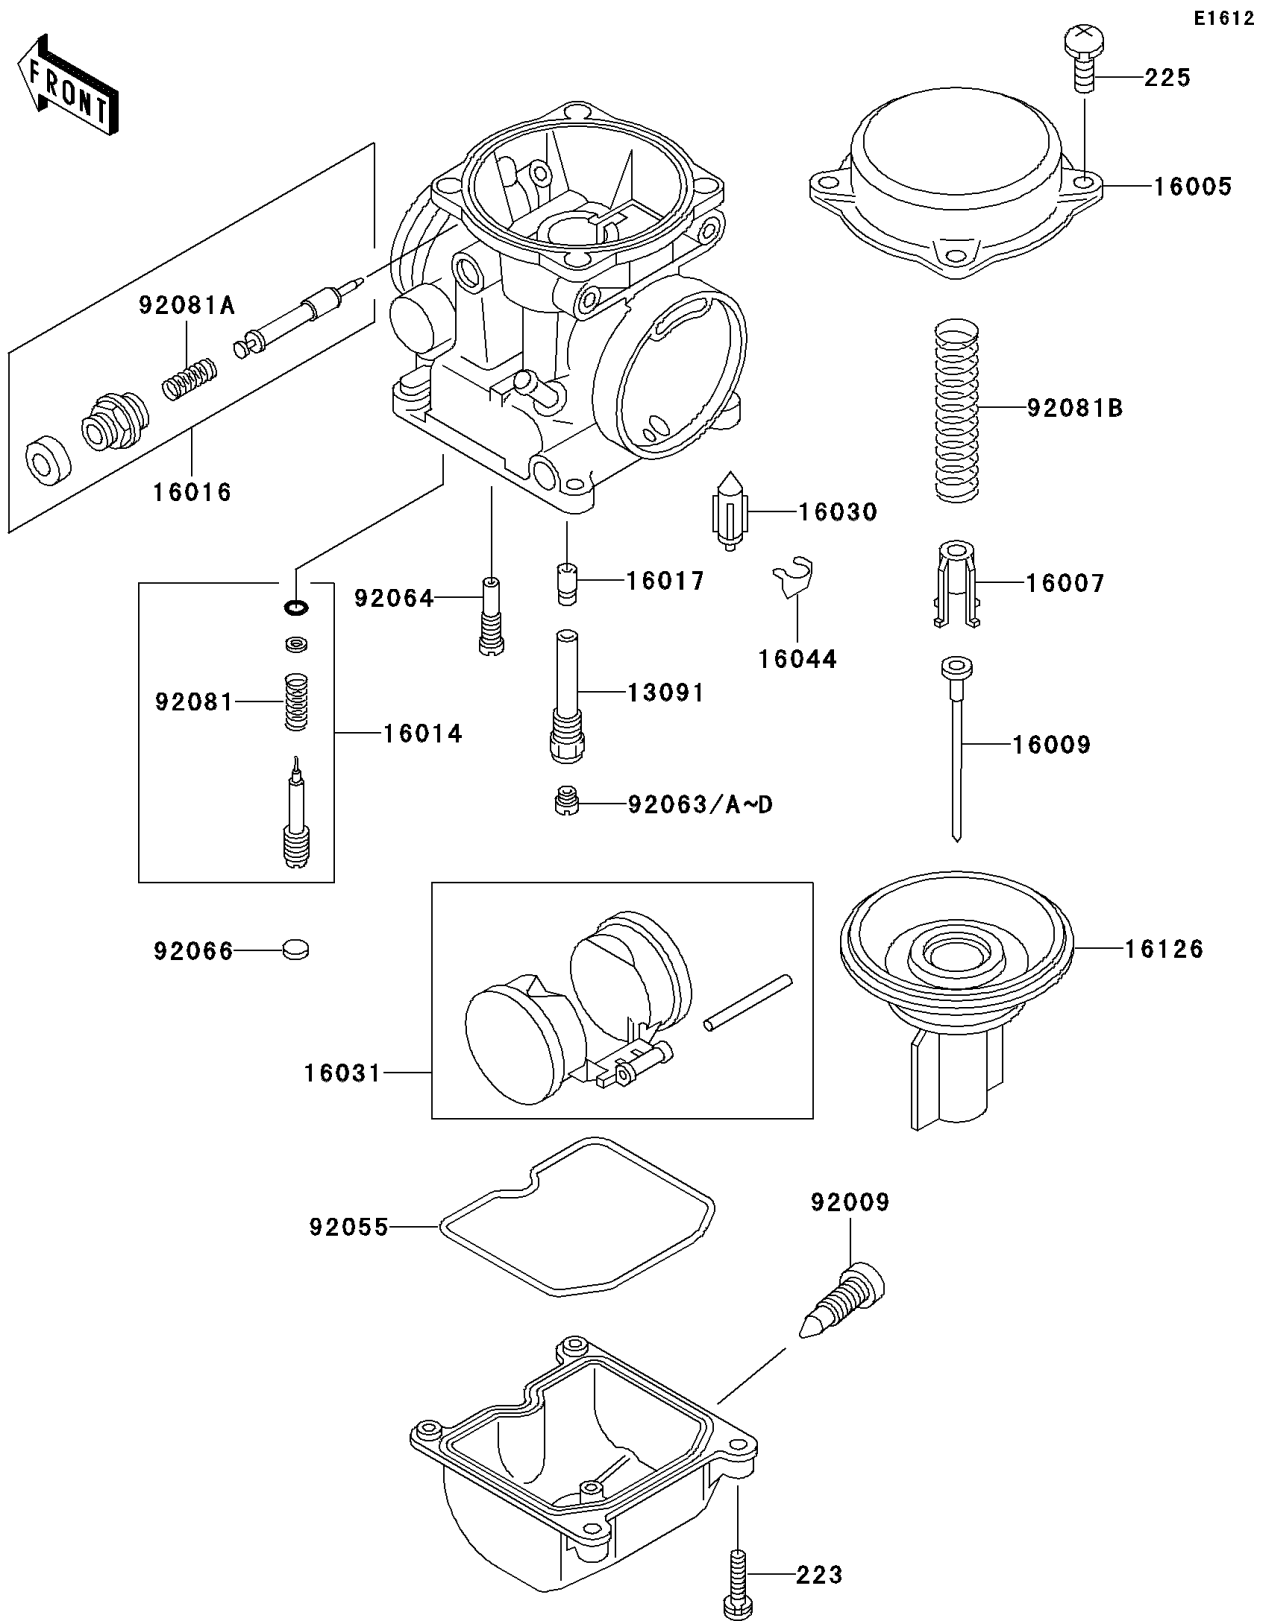

2003 Ninja® 500R PARTS DIAGRAM

Carburetor Parts

2003 Ninja® 500R PARTS LIST

Carburetor Parts

ITEM NAME	PART NUMBER	QUANTITY
SCREW-PAN-WS-CROS (Ref # 223)	223C0416	8
SCREW-PAN-WSP-CROS (Ref # 225)	225C0418	7
HOLDER,NEEDLE JET (Ref # 13091)	13091-1406	2
TOP-CHAMBER,MIXING,27/60 (Ref # 16005)	16005-1057	2
SEAT-SPRING,VALVE (Ref # 16007)	16007-1117	2
NEEDLE-JET,N36N (Ref # 16009)	16009-1342	2
SCREW-PILOT AIR (Ref # 16014)	16014-1081	2
PLUNGER,STARTER (Ref # 16016)	16016-1090	2
JET-NEEDLE (Ref # 16017)	16017-1059	2
VALVE-FLOAT (Ref # 16030)	16030-1007	2
FLOAT (Ref # 16031)	16031-1077	2
CLAMP,FLOAT VALVE (Ref # 16044)	16044-007	2
VALVE,VACUUM,60PS (Ref # 16126)	16126-1173	2
SCREW,DRAIN,M6X0.75 (Ref # 92009)	92009-1551	2
RING-O,FLOAT CHAMBER (Ref # 92055)	92055-1222	2
JET-MAIN,#135 (Ref # 92063)	92063-1014	2
JET-MAIN,#125 (Ref # 92063A)	92063-1069	2
JET-MAIN,#128 (Ref # 92063B)	92063-1074	2
JET-MAIN,#130 (Ref # 92063C)	92063-1075	2
JET-MAIN,#132 (Ref # 92063D)	92063-1076	2
JET-PILOT,#35 (Ref # 92064)	92064-1101	2
PLUG,PILOT AIR SCREW,6.9X2 (Ref # 92066)	92066-1051	2
SPRING,PILOT ADJUST SCREW (Ref # 92081)	92081-1002	2
SPRING,STARTER PLUNGER (Ref # 92081A)	92081-1761	2
SPRING,VACUUM VALVE (Ref # 92081B)	92081-1874	2