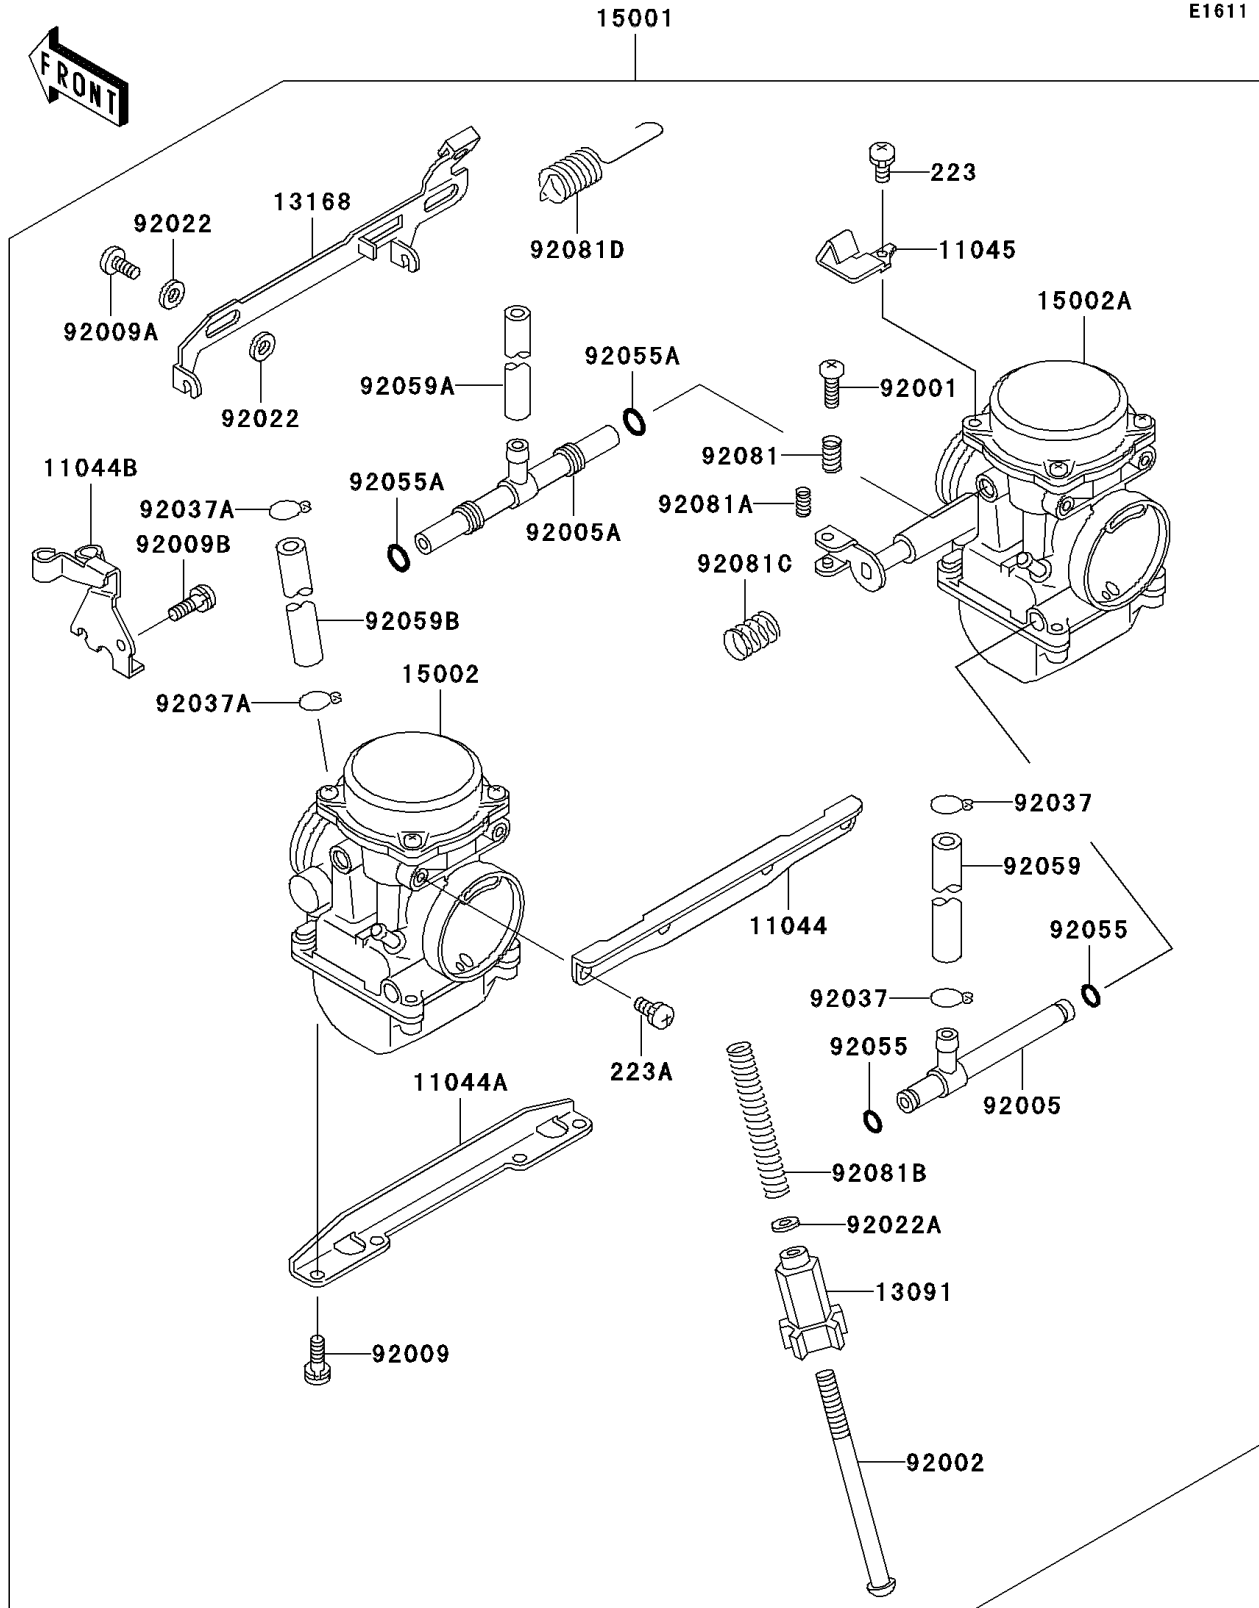

2003 Ninja® 500R PARTS DIAGRAM

Carburetor

E1611

2003 Ninja® 500R PARTS LIST

Carburetor

ITEM NAME	PART NUMBER	QUANTITY
SCREW-PAN-WS-CROS (Ref # 223)	223C0420	1
SCREW-PAN-WS-CROS (Ref # 223A)	223C0510	4
BRACKET,CARBURETOR STAY,UPP (Ref # 11044)	11044-1313	1
BRACKET,CARBURETOR STAY,6MM (Ref # 11044A)	11044-1314	1
BRACKET,THROTTLE CABLE (Ref # 11044B)	11044-1546	1
BRACKET,STARTER LEVER (Ref # 11045)	11045-1824	1
HOLDER,THROTTLE STOP SCREW (Ref # 13091)	13091-1382	1
LEVER (Ref # 13168)	13168-1360	1
CARBURETOR-ASSY (Ref # 15001)	15001-1334	1
CARBURETOR,LH (Ref # 15002)	15002-1492	1
CARBURETOR,RH (Ref # 15002A)	15002-1493	1
BOLT,THROTTLE ADJUST (Ref # 92001)	92001-1998	1
BOLT,THROTTLE STOP SCREW (Ref # 92002)	92002-1552	1
FITTING (Ref # 92005)	92005-1133	1
FITTING (Ref # 92005A)	92005-1134	1
SCREW,6X16 (Ref # 92009)	92009-1129	4
SCREW (Ref # 92009A)	92009-1262	2
SCREW,5X10 (Ref # 92009B)	92009-1365	1
WASHER,6.1X11X0.8,POLYACETAL (Ref # 92022)	92022-1199	4
WASHER,PLAIN,STOP SPRING (Ref # 92022A)	92022-1480	1
CLAMP,FUEL TUBE (Ref # 92037)	92037-1075	2
CLAMP,TUBE (Ref # 92037A)	92037-1477	2
RING-O (Ref # 92055)	92055-1004	2
RING-O (Ref # 92055A)	92055-1223	2
TUBE,FUEL,7.3X12.5X220 (Ref # 92059)	92059-1236	1
TUBE,6.5X9.5X500 (Ref # 92059A)	92059-1465	1
TUBE,5X9X140 (Ref # 92059B)	92059-1634	1
SPRING,THROTTLE ADJUST UPP (Ref # 92081)	92081-1620	1
SPRING,THROTTLE ADJUST LWR (Ref # 92081A)	92081-1621	1

2003 Ninja® 500R PARTS LIST

Carburetor

ITEM NAME	PART NUMBER	QUANTITY
SPRING,THROTTLE STOP SCREW (Ref # 92081B)	92081-1875	1
SPRING (Ref # 92081C)	92081-1876	1
SPRING,STARTER LEVER (Ref # 92081D)	92081-1893	1