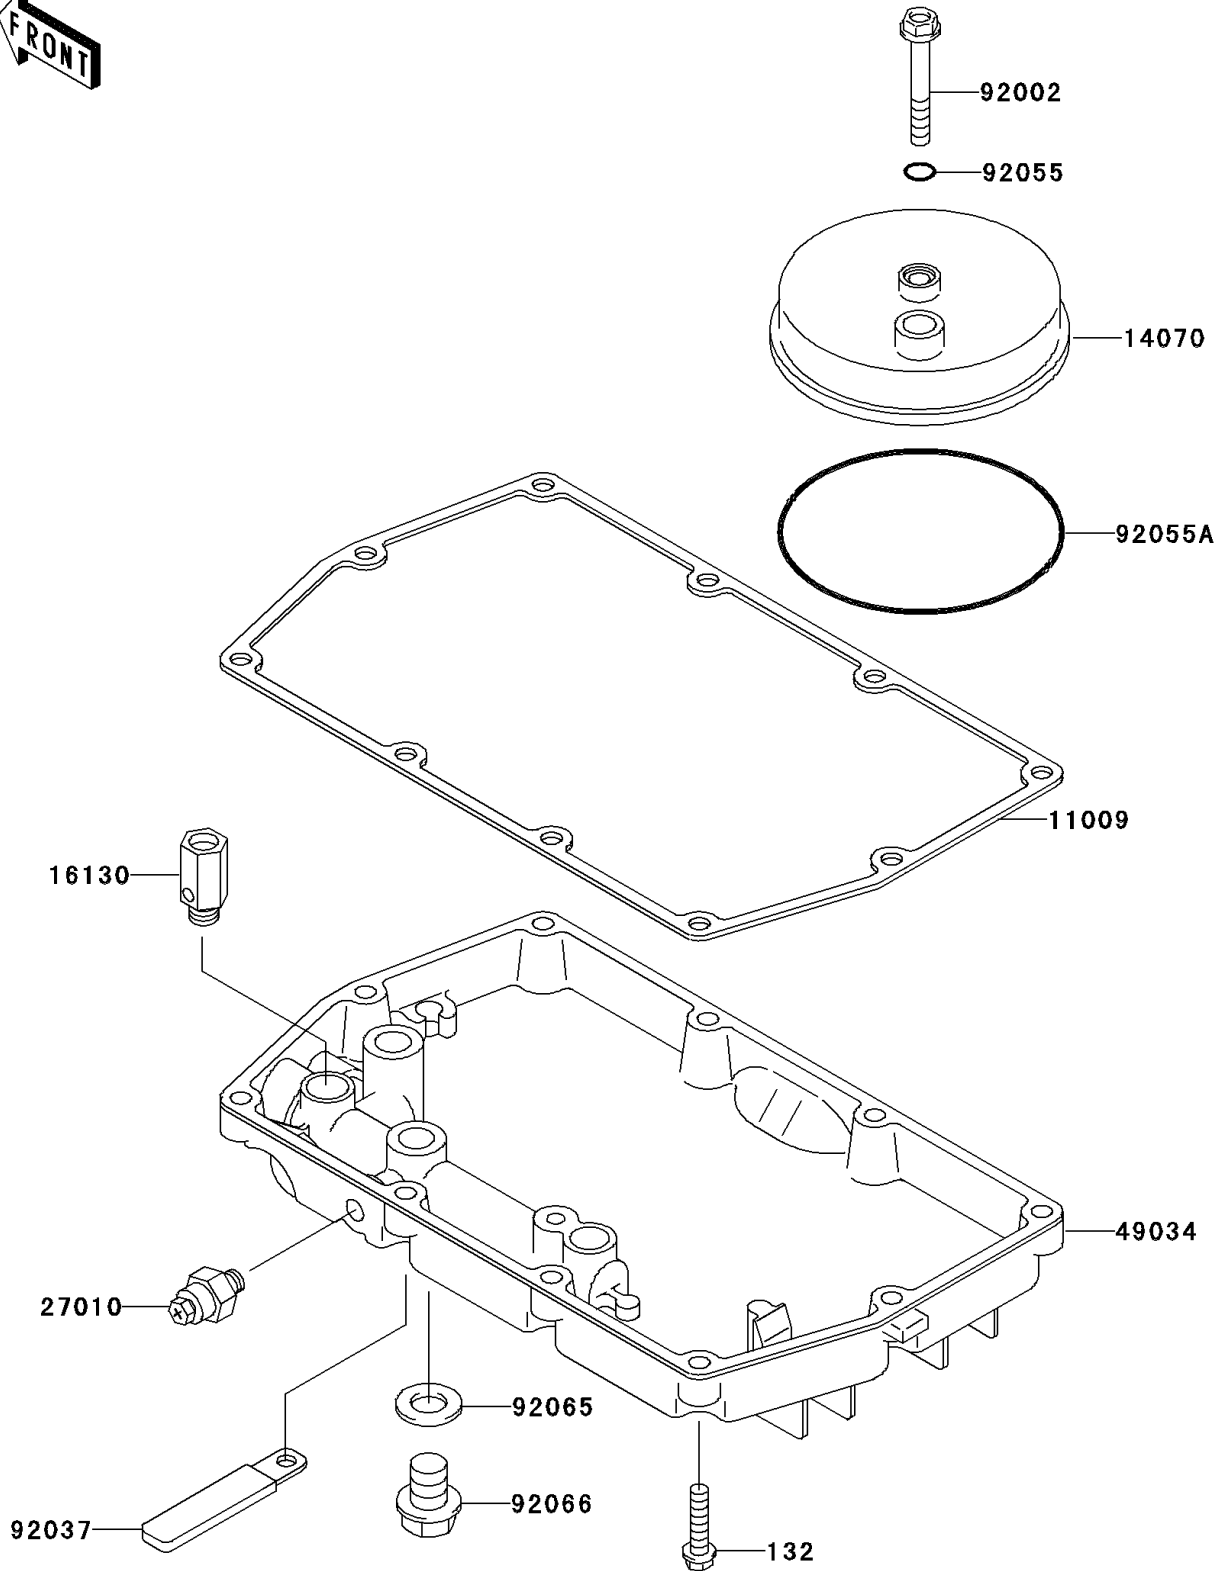

# 2003 Ninja® 500R PARTS DIAGRAM

Breather Cover/Oil Pan

E1432

### Breather Cover/Oil Pan

ITEM NAME	PART NUMBER	QUANTITY
BOLT-FLANGED-SMALL (Ref # 132)	132Y0625	10
GASKET,OIL PAN (Ref # 11009)	11009-1837	1
BODY-BREATHER (Ref # 14070)	14070-1067	1
VALVE-ASSY-RELIEF (Ref # 16130)	16130-1001	1
SWITCH,OIL PRESSURE (Ref # 27010)	27010-1313	1
PAN-OIL (Ref # 49034)	49034-1108	1
BOLT,6X45 (Ref # 92002)	92002-1069	1
CLAMP (Ref # 92037)	92037-1679	1
RING-O,6MM (Ref # 92055)	92055-1089	1
RING-O,BREATHER BODY (Ref # 92055A)	92055-1284	1
GASKET,12X22X2 (Ref # 92065)	92065-097	1
PLUG,OIL DRAIN,12X15 (Ref # 92066)	92066-1174	1