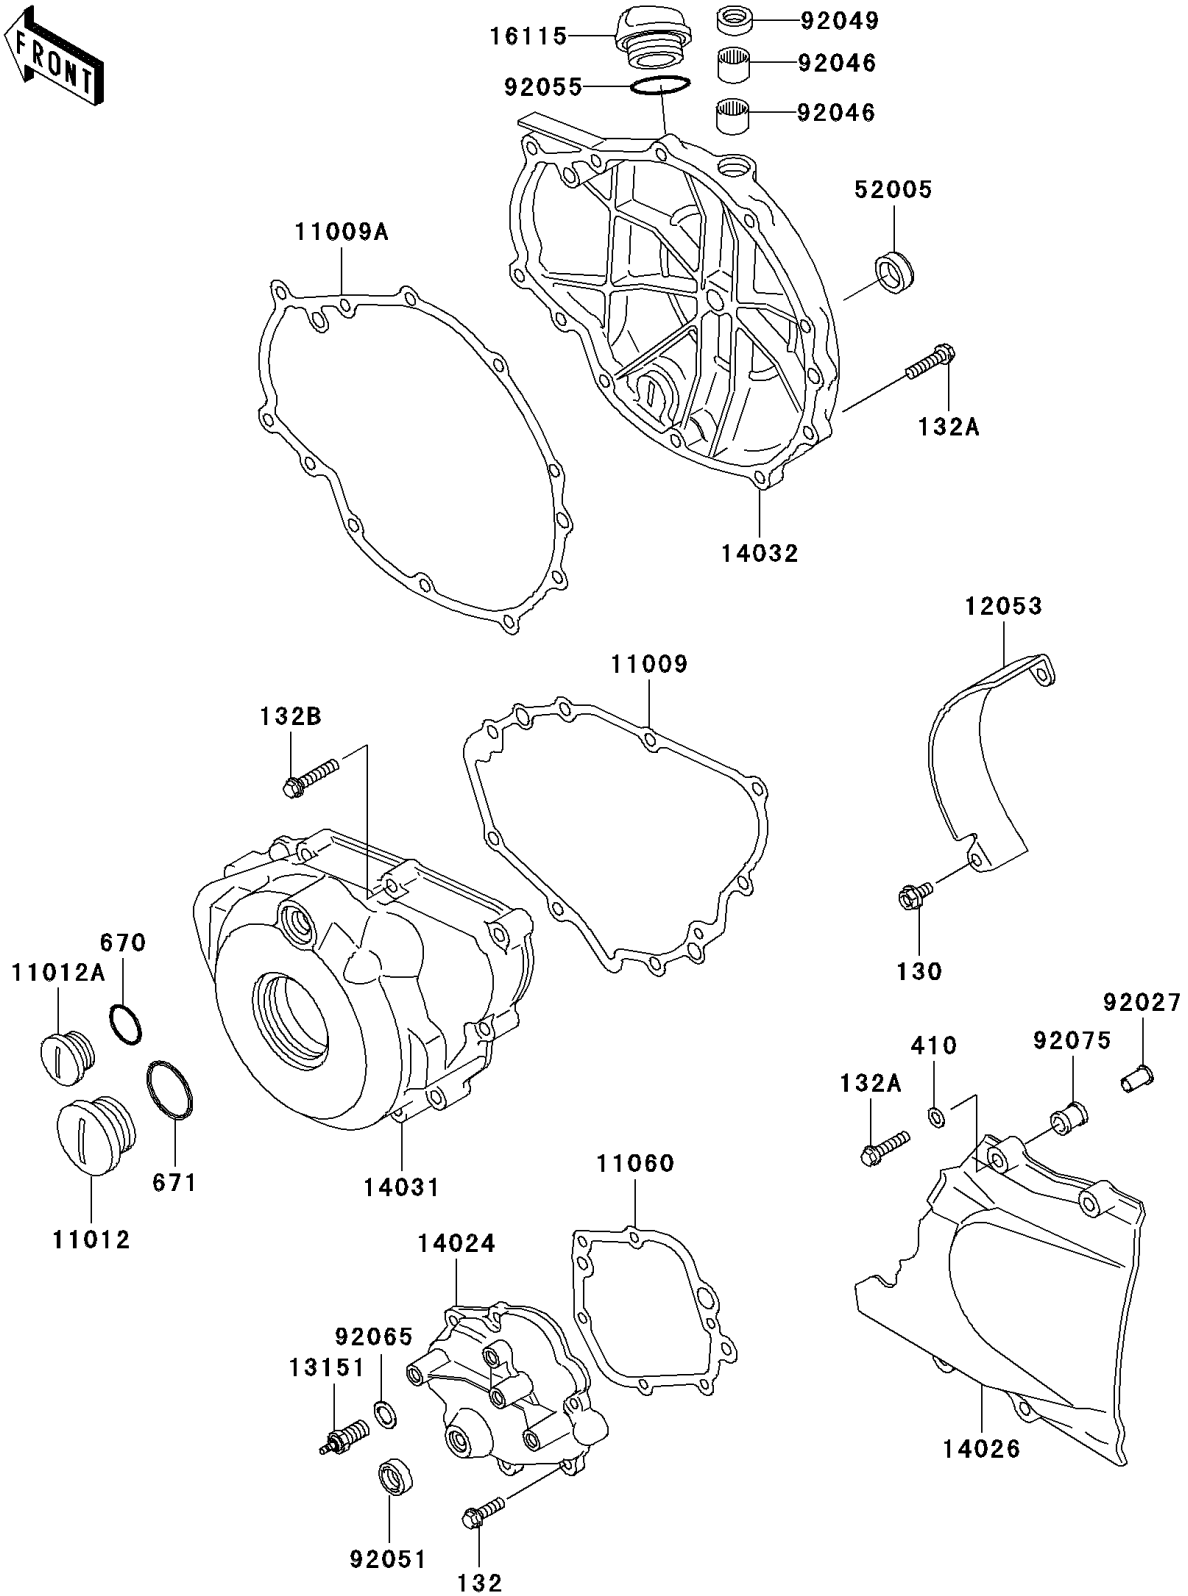

2003 Ninja® 500R PARTS DIAGRAM

Engine Cover(s)

E1431

2003 Ninja® 500R PARTS LIST

Engine Cover(s)

ITEM NAME	PART NUMBER	QUANTITY
BOLT-FLANGED,6X12 (Ref # 130)	130G0612	2
BOLT-FLANGED-SMALL (Ref # 132)	132J0620	6
BOLT-FLANGED-SMALL (Ref # 132A)	132J0625	15
BOLT-FLANGED-SMALL (Ref # 132B)	132J0630	9
WASHER-PLAIN-SMALL,6MM,BLACK (Ref # 410)	410F0600	4
O RING,18MM (Ref # 670)	670B2018	1
O RING,40MM (Ref # 671)	671B2540	1
GASKET,GENERATOR COVER (Ref # 11009)	11009-1834	1
GASKET,CLUTCH COVER (Ref # 11009A)	11009-1836	1
CAP (Ref # 11012)	11012-1362	1
CAP,TOP MARK (Ref # 11012A)	11012-1363	1
GASKET,CHANGE MECHANISM (Ref # 11060)	11060-1830	1
GUIDE-CHAIN (Ref # 12053)	12053-1215	1
SWITCH-COMP,NEUTRAL (Ref # 13151)	13151-1080	1
COVER,CHANGE MECHANISM (Ref # 14024)	14024-1387	1
COVER-CHAIN (Ref # 14026)	14026-1128	1
COVER-GENERATOR (Ref # 14031)	14031-1202	1
COVER-CLUTCH (Ref # 14032)	14032-1386	1
CAP-OIL FILLER (Ref # 16115)	16115-1009	1
GAUGE,OIL LEVEL (Ref # 52005)	52005-1009	1
COLLAR (Ref # 92027)	92027-1858	4
BEARING-NEEDLE,HK1210 (Ref # 92046)	92046-1010	2
SEAL-OIL,TB12205.5 (Ref # 92049)	92049-1271	1
SEAL-OIL,TB13225.5 (Ref # 92051)	92051-005	1
RING-O,31.7X2.4 (Ref # 92055)	92055-049	1
GASKET,10.5X16X1 (Ref # 92065)	92065-058	1
DAMPER (Ref # 92075)	92075-1681	4