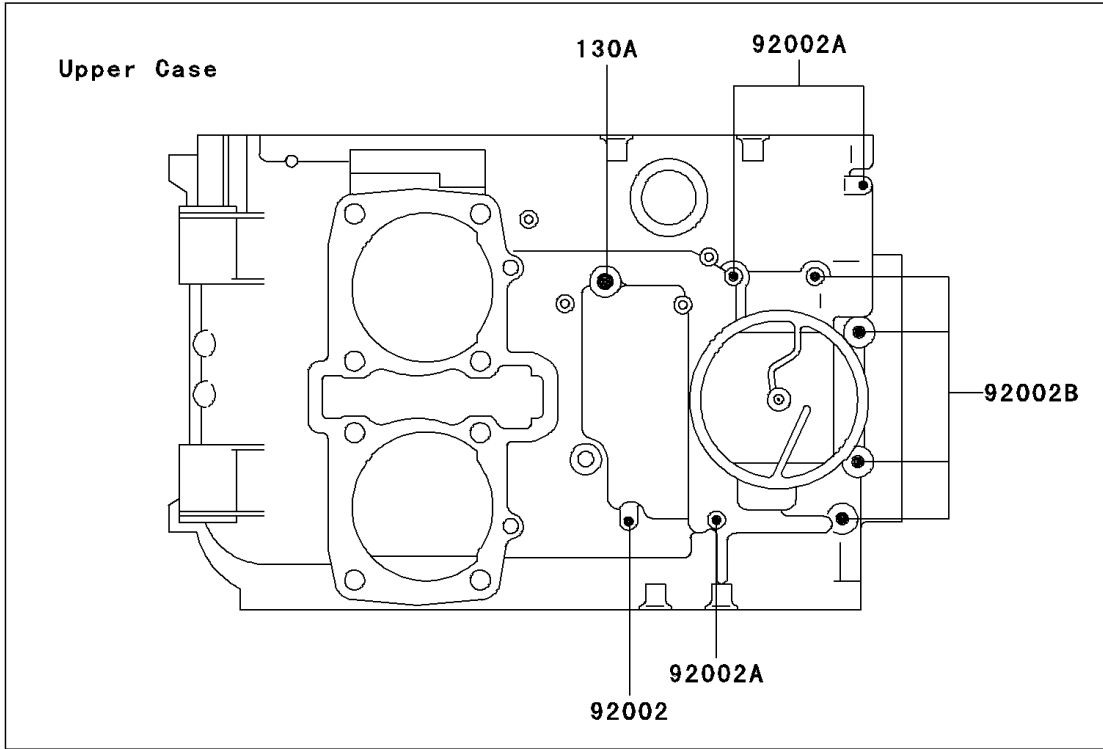

2003 Ninja® 500R PARTS DIAGRAM

Crankcase Bolt Pattern

E1412

2003 Ninja[®] 500R PARTS LIST

Crankcase Bolt Pattern

ITEM NAME	PART NUMBER	QUANTITY
BOLT-FLANGED (Ref # 130)	130Z08100	8
BOLT-FLANGED (Ref # 130A)	130Z0855	1
BOLT-FLANGED (Ref # 130B)	130Z0875	4
BOLT,6X40 (Ref # 92002)	92002-1566	5
BOLT,6X60 (Ref # 92002A)	92002-1567	3
BOLT,6X80 (Ref # 92002B)	92002-1568	4