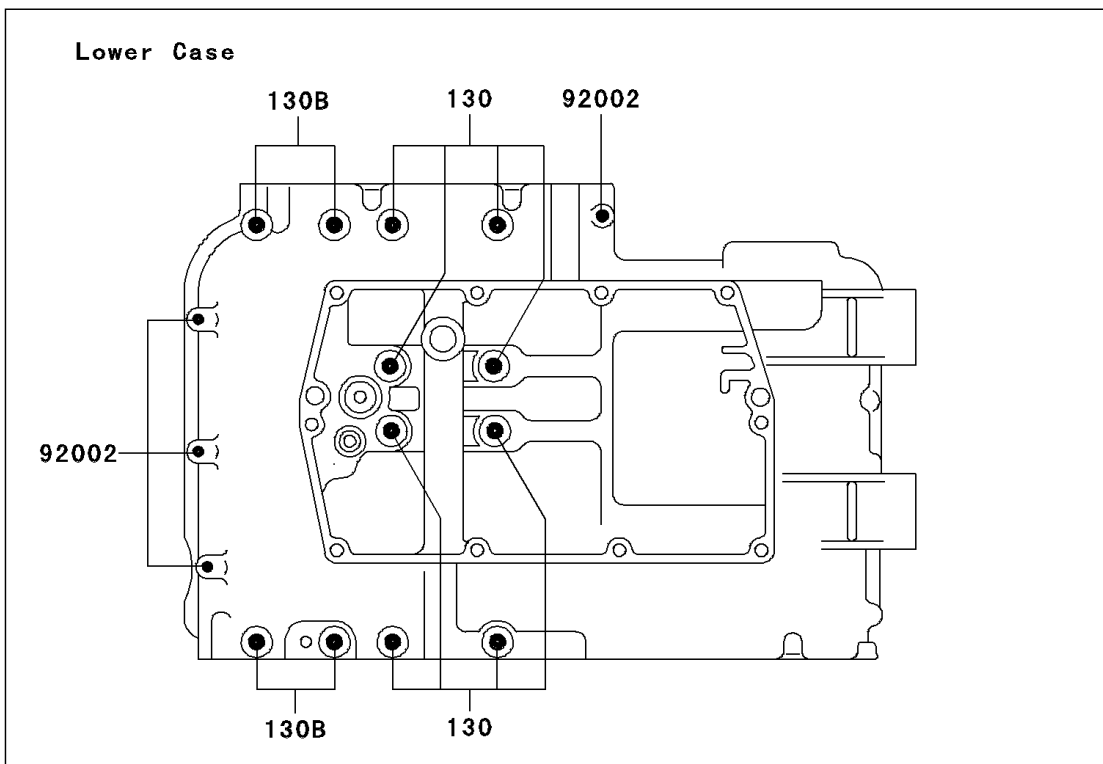

2003 Ninja® 500R PARTS DIAGRAM

Crankcase Bolt Pattern

E1412

2003 Ninja[®] 500R PARTS LIST

Crankcase Bolt Pattern

ITEM NAME	PART NUMBER	QUANTITY
BOLT-FLANGED (Ref # 130)	130Z08100	8
BOLT-FLANGED (Ref # 130A)	130Z0855	1
BOLT-FLANGED (Ref # 130B)	130Z0875	4
BOLT,6X40 (Ref # 92002)	92002-1566	5
BOLT,6X60 (Ref # 92002A)	92002-1567	3
BOLT,6X80 (Ref # 92002B)	92002-1568	4