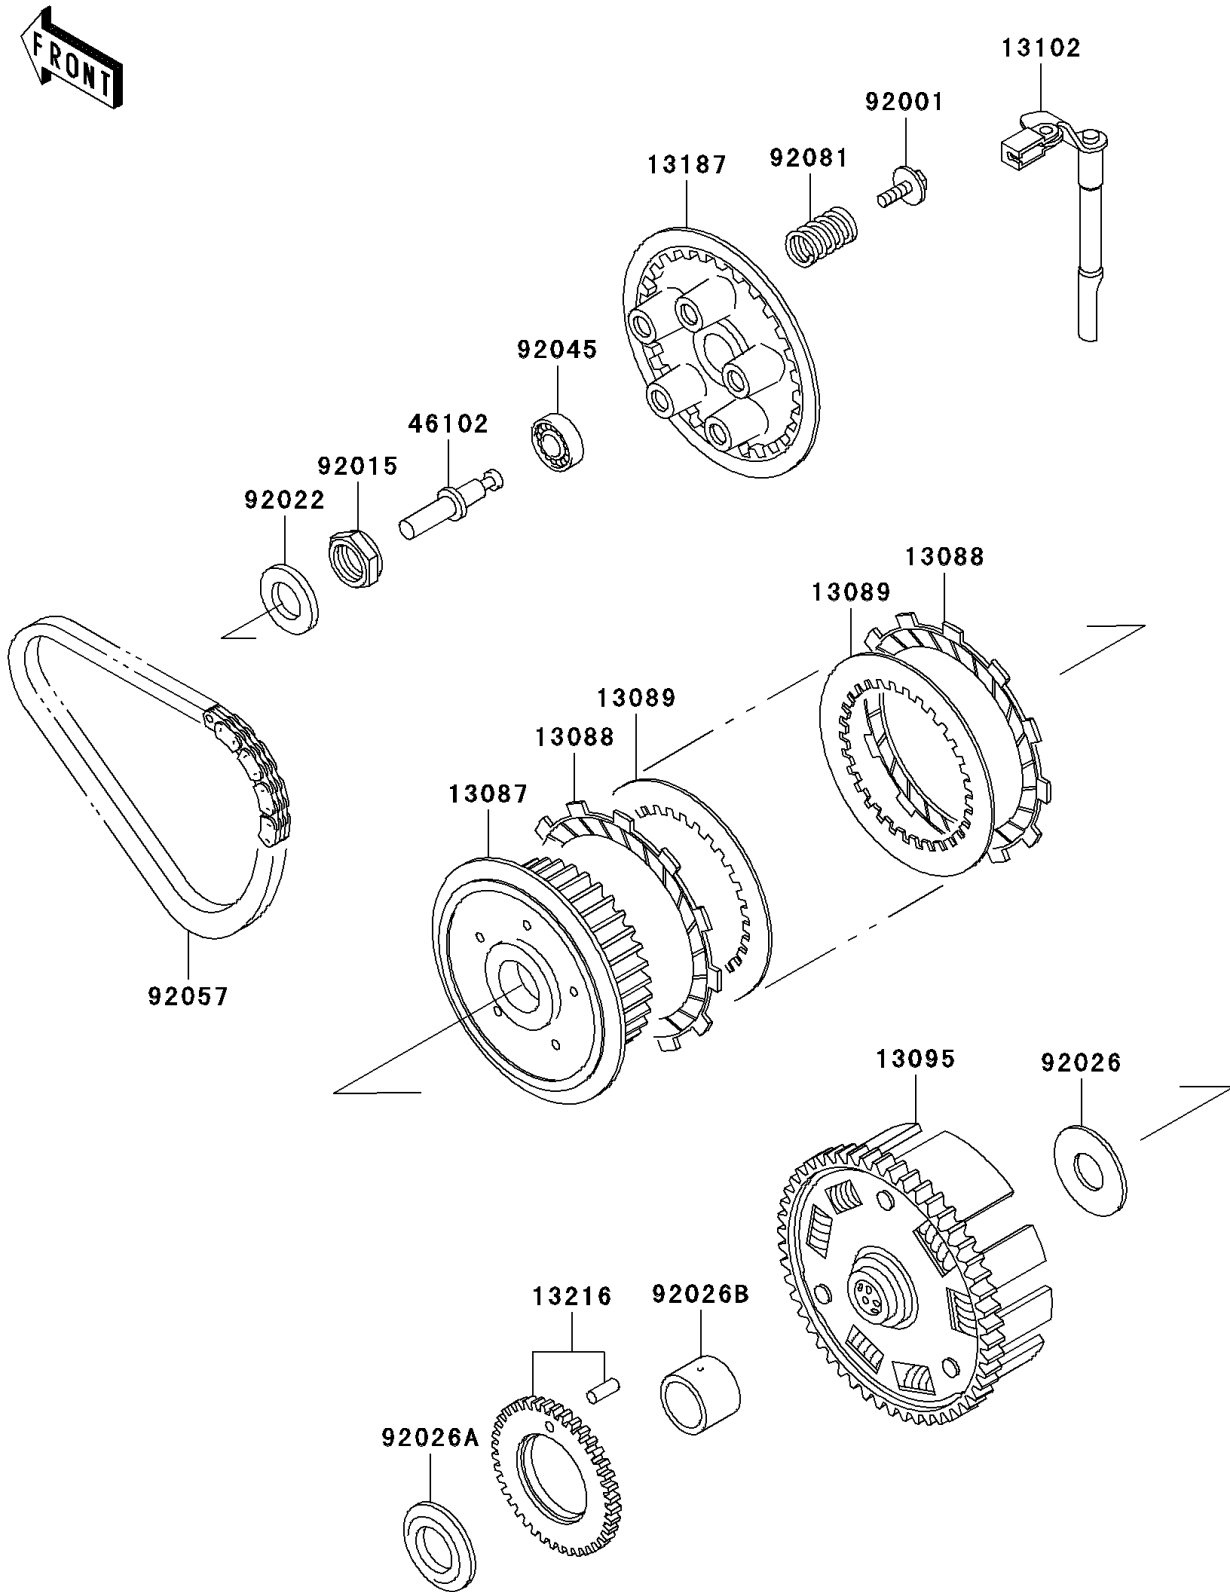

2003 Ninja® 500R PARTS DIAGRAM

Clutch

E1350

2003 Ninja® 500R PARTS LIST

Clutch

ITEM NAME	PART NUMBER	QUANTITY
HUB-CLUTCH (Ref # 13087)	13087-1162	1
PLATE-FRICTION (Ref # 13088)	13088-1013	7
PLATE-CLUTCH,T=2.0 (Ref # 13089)	13089-026	6
HOUSING-COMP-CLUTCH (Ref # 13095)	13095-1158	1
RELEASE-COMP-CLUTCH (Ref # 13102)	13102-1087	1
PLATE-CLUTCH OPERATING (Ref # 13187)	13187-1087	1
GEAR-COMP,40T (Ref # 13216)	13216-1066	1
ROD,CLUTCH (Ref # 46102)	46102-1134	1
BOLT,FLANGED,6X18 (Ref # 92001)	92001-1066	5
NUT,20MM (Ref # 92015)	92015-1555	1
WASHER,20.3X36X2.3 (Ref # 92022)	92022-1116	1
SPACER,25.5X47X2.5 (Ref # 92026)	92026-022	1
SPACER (Ref # 92026A)	92026-1242	1
SPACER,25X30X23.5 (Ref # 92026B)	92026-1243	1
BEARING-BALL,6001C3ML01 (Ref # 92045)	92045-1235	1
CHAIN,PRIMARY (Ref # 92057)	92057-1229	1
SPRING,CLUTCH (Ref # 92081)	92081-1864	5