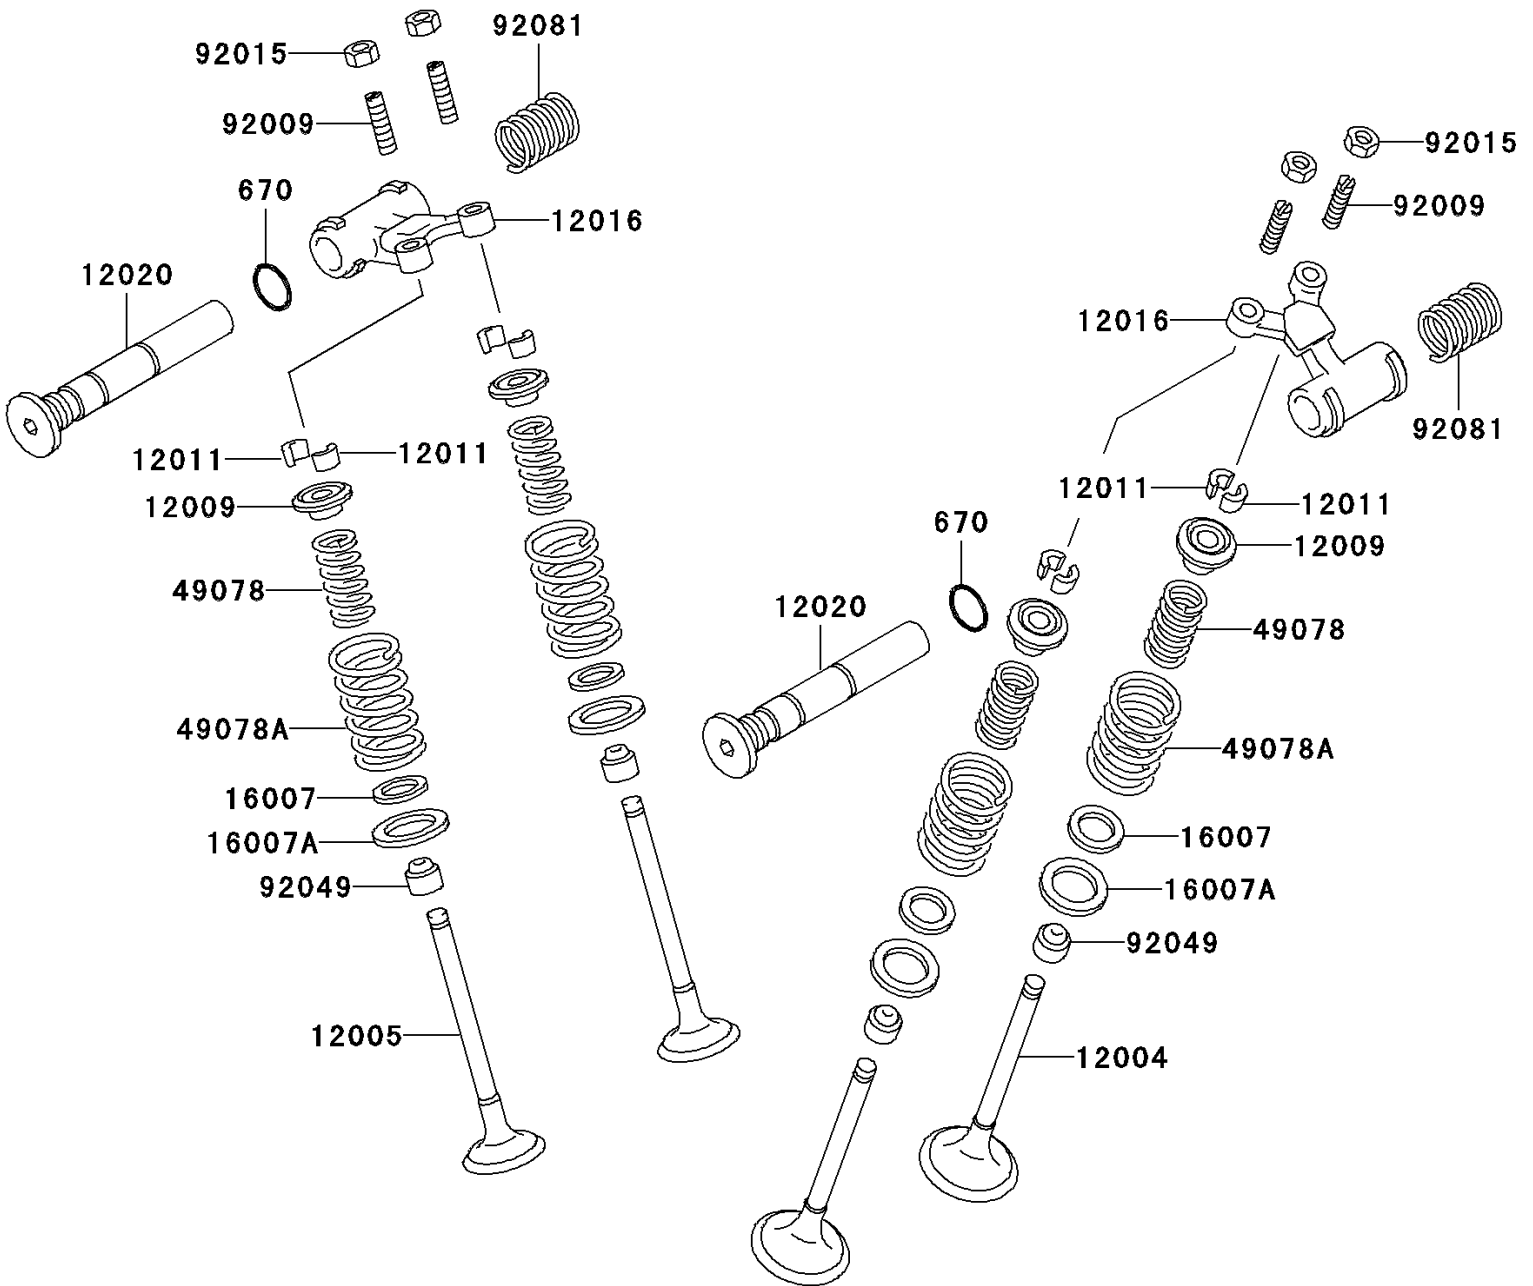

2003 Ninja® 500R PARTS DIAGRAM

Valve(s)

E1210

2003 Ninja® 500R PARTS LIST

Valve(s)

ITEM NAME	PART NUMBER	QUANTITY
O RING,16MM (Ref # 670)	670D2016	4
VALVE-INTAKE (Ref # 12004)	12004-1119	4
VALVE-EXHAUST (Ref # 12005)	12005-1052	4
RETAINER-VALVE SPRING (Ref # 12009)	12009-1054	8
COLLET (Ref # 12011)	12011-1003	16
ARM-ROCKER (Ref # 12016)	12016-1118	4
SHAFT-ROCKER (Ref # 12020)	12020-1057	4
SEAT-SPRING,12.1X16.2X0.5 (Ref # 16007)	16007-1177	8
SEAT-SPRING,17.5X23.8X0.5 (Ref # 16007A)	16007-1178	8
SPRING-ENGINE VALVE,INNER (Ref # 49078)	49078-1051	8
SPRING-ENGINE VALVE,OUTER (Ref # 49078A)	49078-1052	8
SCREW,7MM (Ref # 92009)	92009-1279	8
NUT,7MM (Ref # 92015)	92015-1325	8
SEAL-OIL,RVC2-5.5X8.5X8.3 (Ref # 92049)	92049-1062	8
SPRING,ROCKER ARM (Ref # 92081)	92081-1636	4