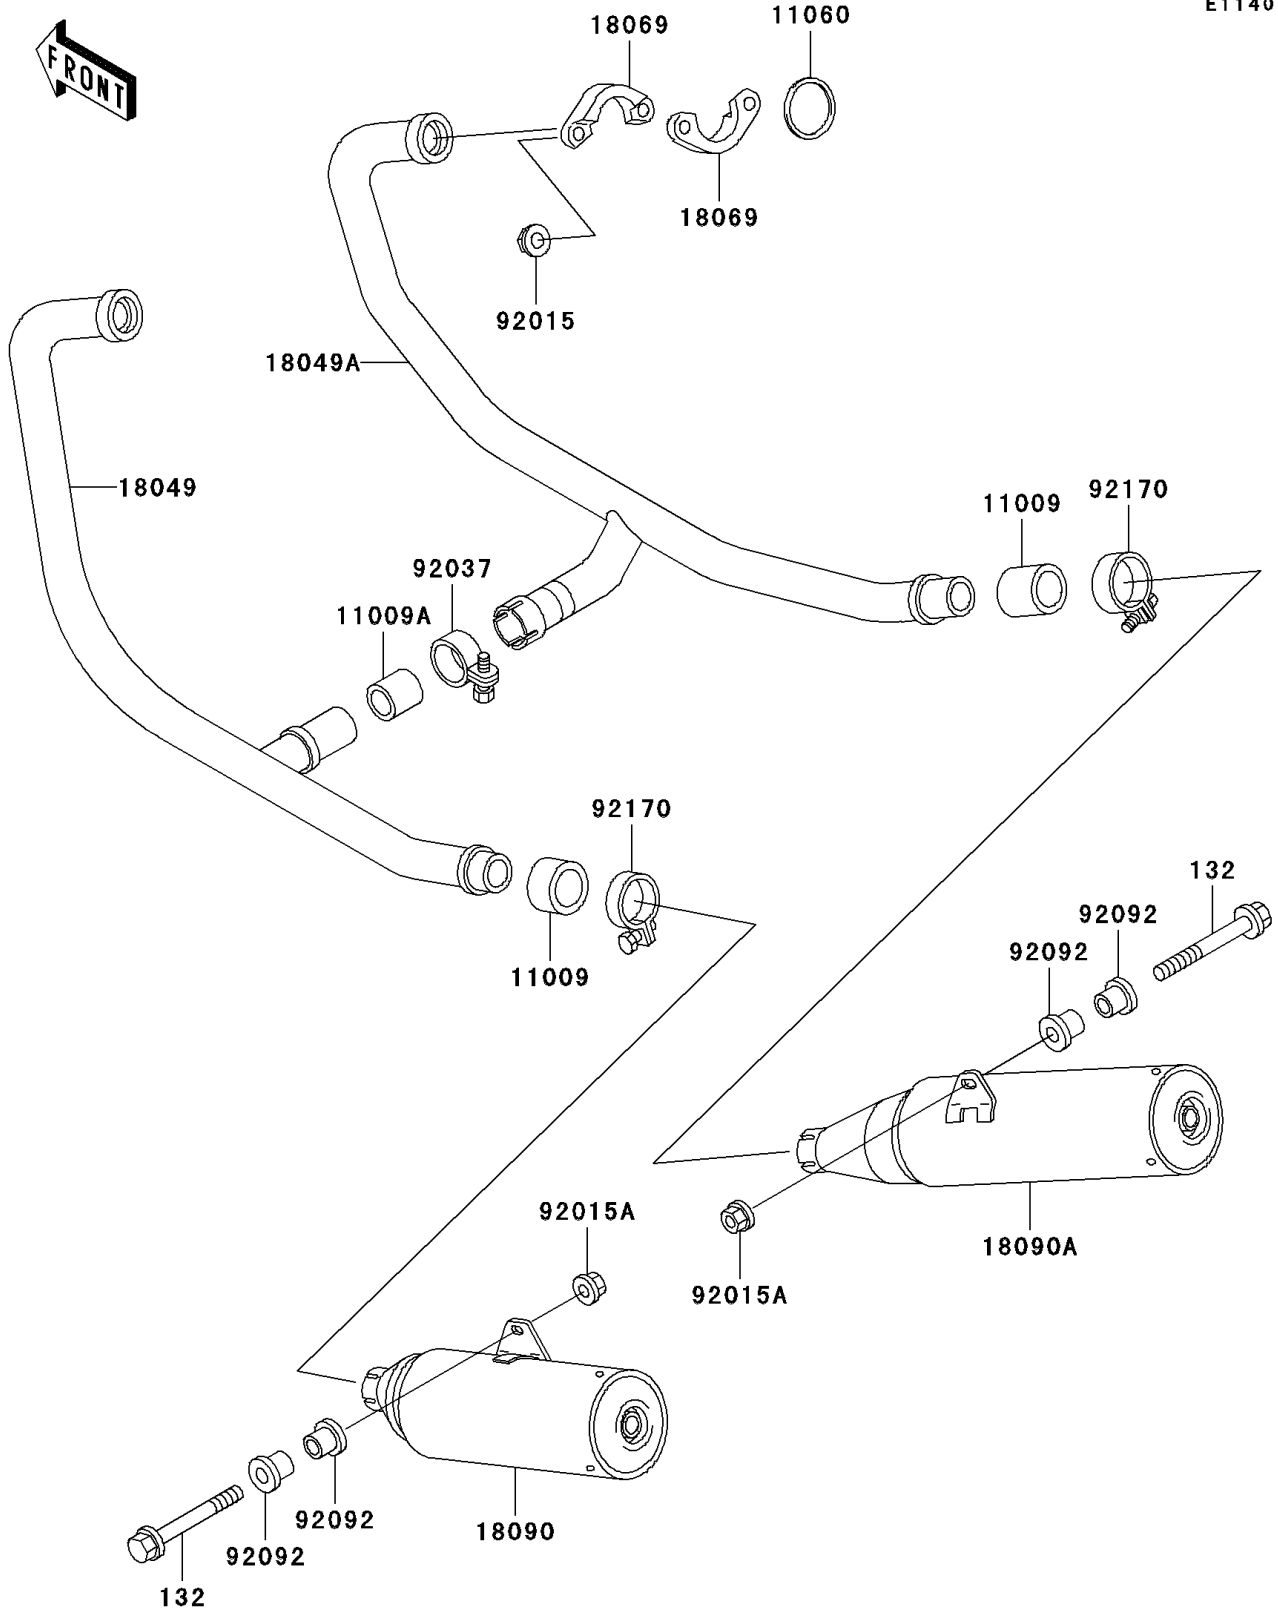

2003 Ninja® 500R PARTS DIAGRAM

Muffler(s)

E1140

2003 Ninja® 500R PARTS LIST

Muffler(s)

ITEM NAME	PART NUMBER	QUANTITY
BOLT-FLANGED-SMALL (Ref # 132)	132J1065	2
GASKET,EXHAUST PIPE CONNECTING (Ref # 11009)	11009-1667	2
GASKET,MUFFLER CONNECTING (Ref # 11009A)	11009-1865	1
GASKET,EXHAUST PIPE HOLDER (Ref # 11060)	11060-1764	2
PIPE-EXHAUST,LH (Ref # 18049)	18049-1402	1
PIPE-EXHAUST,RH (Ref # 18049A)	18049-1403	1
HOLDER-EXHAUST PIPE (Ref # 18069)	18069-1122	4
BODY-COMP-MUFFLER,LH (Ref # 18090)	18090-1331	1
BODY-COMP-MUFFLER,RH (Ref # 18090A)	18090-1332	1
NUT,CAP,8MM,BLACK (Ref # 92015)	92015-1174	4
NUT,FLANGED,10MM (Ref # 92015A)	92015-1387	2
CLAMP,39.5MM (Ref # 92037)	92037-1792	1
BUSHING-RUBBER,MUFFLER FITTING (Ref # 92092)	92092-010	4
CLAMP (Ref # 92170)	92170-1469	2