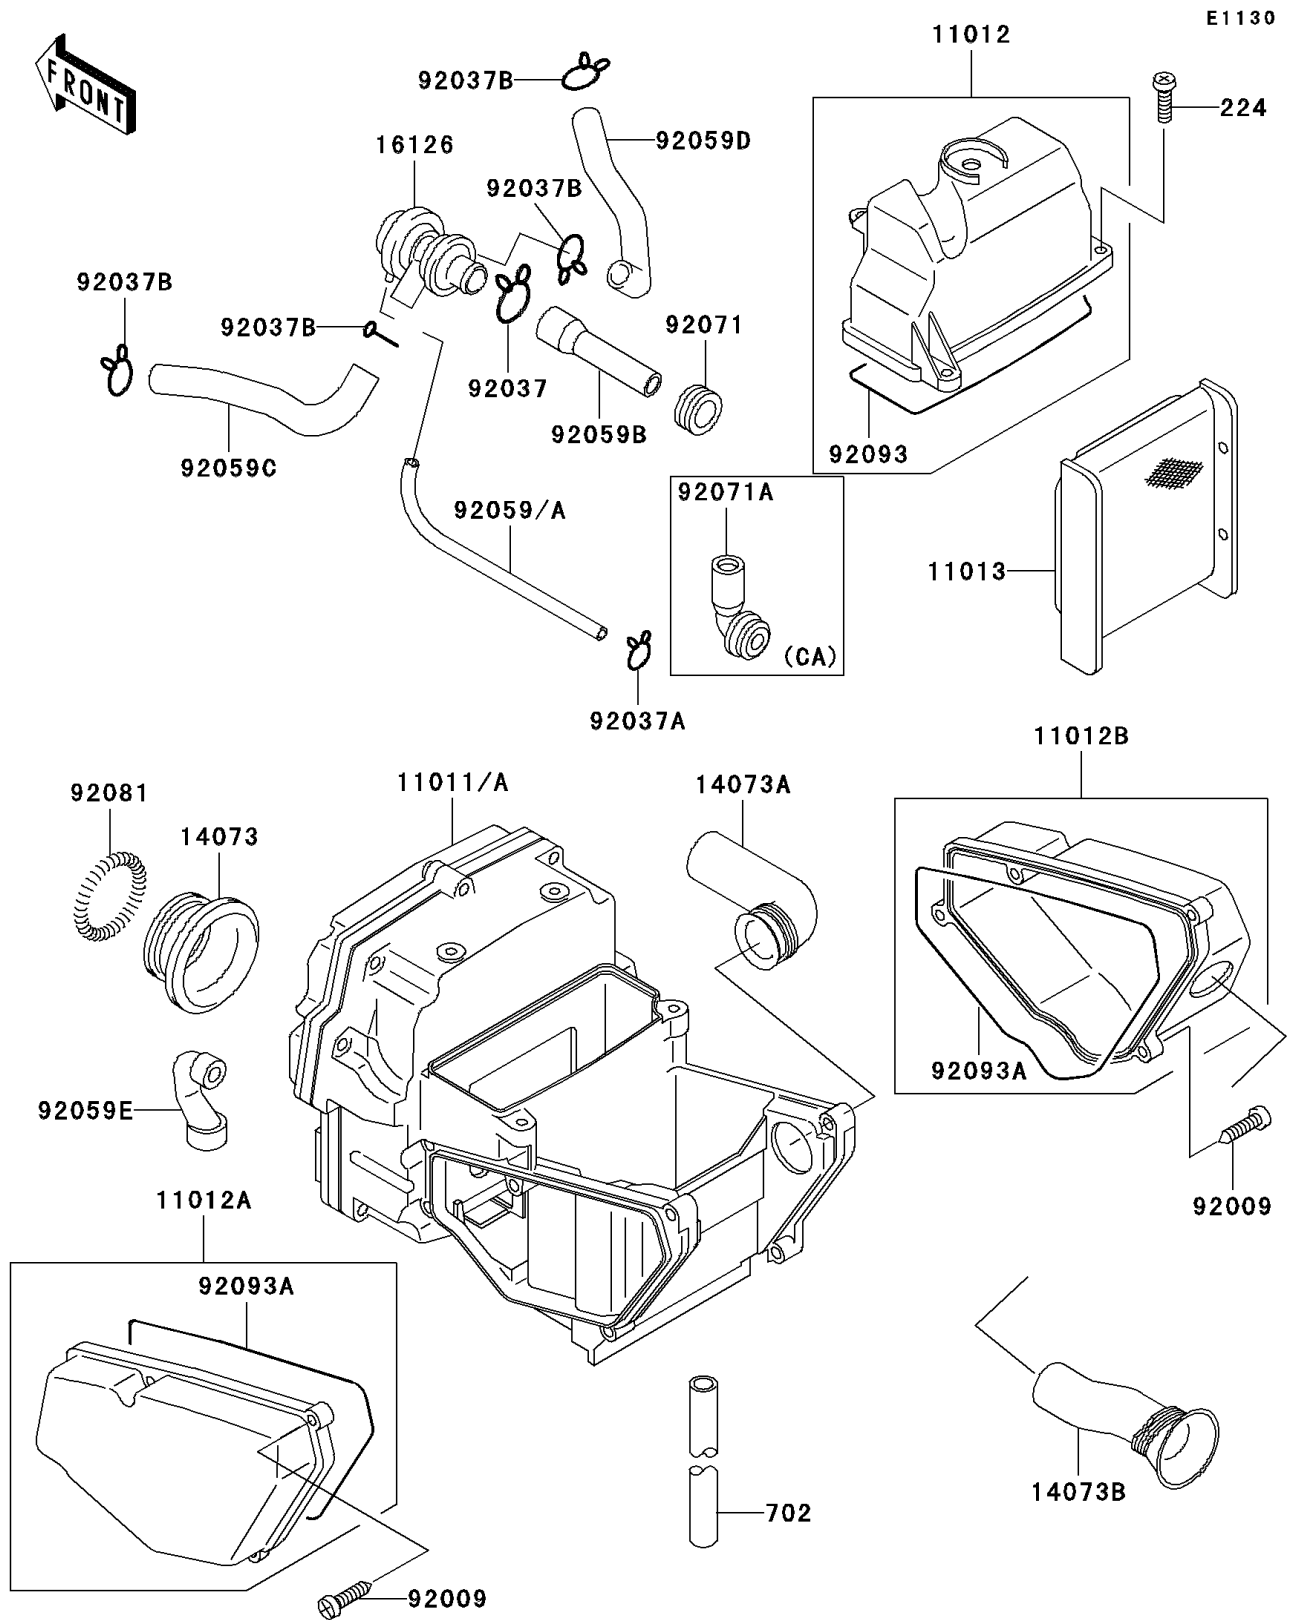

# 2003 Ninja® 500R PARTS DIAGRAM

Air Cleaner

## 2003 Ninja® 500R PARTS LIST

### Air Cleaner

ITEM NAME	PART NUMBER	QUANTITY
SCREW-PAN-WP-CROS (Ref # 224)	224B0620	4
TUBE-RUBBER,5X350 (Ref # 702)	702A05350	1
CAP,AIR FILTER CASE,UPP (Ref # 11012)	11012-1571	1
CAP,AIR FILTER,LH (Ref # 11012A)	11012-1608	1
CAP,AIR FILTER,RH (Ref # 11012B)	11012-1609	1
ELEMENT-AIR FILTER (Ref # 11013)	11013-1252	1
DUCT,CARBURATOR (Ref # 14073)	14073-1292	2
DUCT,INTAKE (Ref # 14073A)	14073-1293	1
DUCT (Ref # 14073B)	14073-1295	1
VALVE,AIR SWITCH (Ref # 16126)	16126-1283	1
SCREW,TAPPING,5X30 (Ref # 92009)	92009-1488	8
CLAMP,TUBE (Ref # 92037)	92037-1076	1
CLAMP (Ref # 92037A)	92037-1712	1
CLAMP,TUBE (Ref # 92037B)	92037-213	4
TUBE,AIR FILTER-ACV (Ref # 92059B)	92059-1770	1
TUBE,AIR SWITCH,LH (Ref # 92059C)	92059-1771	1
TUBE,AIR SWITCH,RH (Ref # 92059D)	92059-1772	1
TUBE,BREATHER (Ref # 92059E)	92059-1773	1
GROMMET,AIR FILTER (Ref # 92071)	92071-1028	1
SPRING,COIL,BLACK (Ref # 92081)	92081-1457	2
SEAL,AIR FILTER CAP (Ref # 92093)	92093-1233	1
SEAL,AIR FILTER (Ref # 92093A)	92093-1234	2
CASE-AIR FILTER (Ref # 11011)	11011-1269	1
CASE-AIR FILTER (Ref # 11011A)	11011-1649	1
TUBE,4X9X290 (Ref # 92059)	92059-1043	1
TUBE,4X9X110 (Ref # 92059A)	92059-1131	1
GROMMET,AIR FILTER (Ref # 92071A)	92071-1114	1