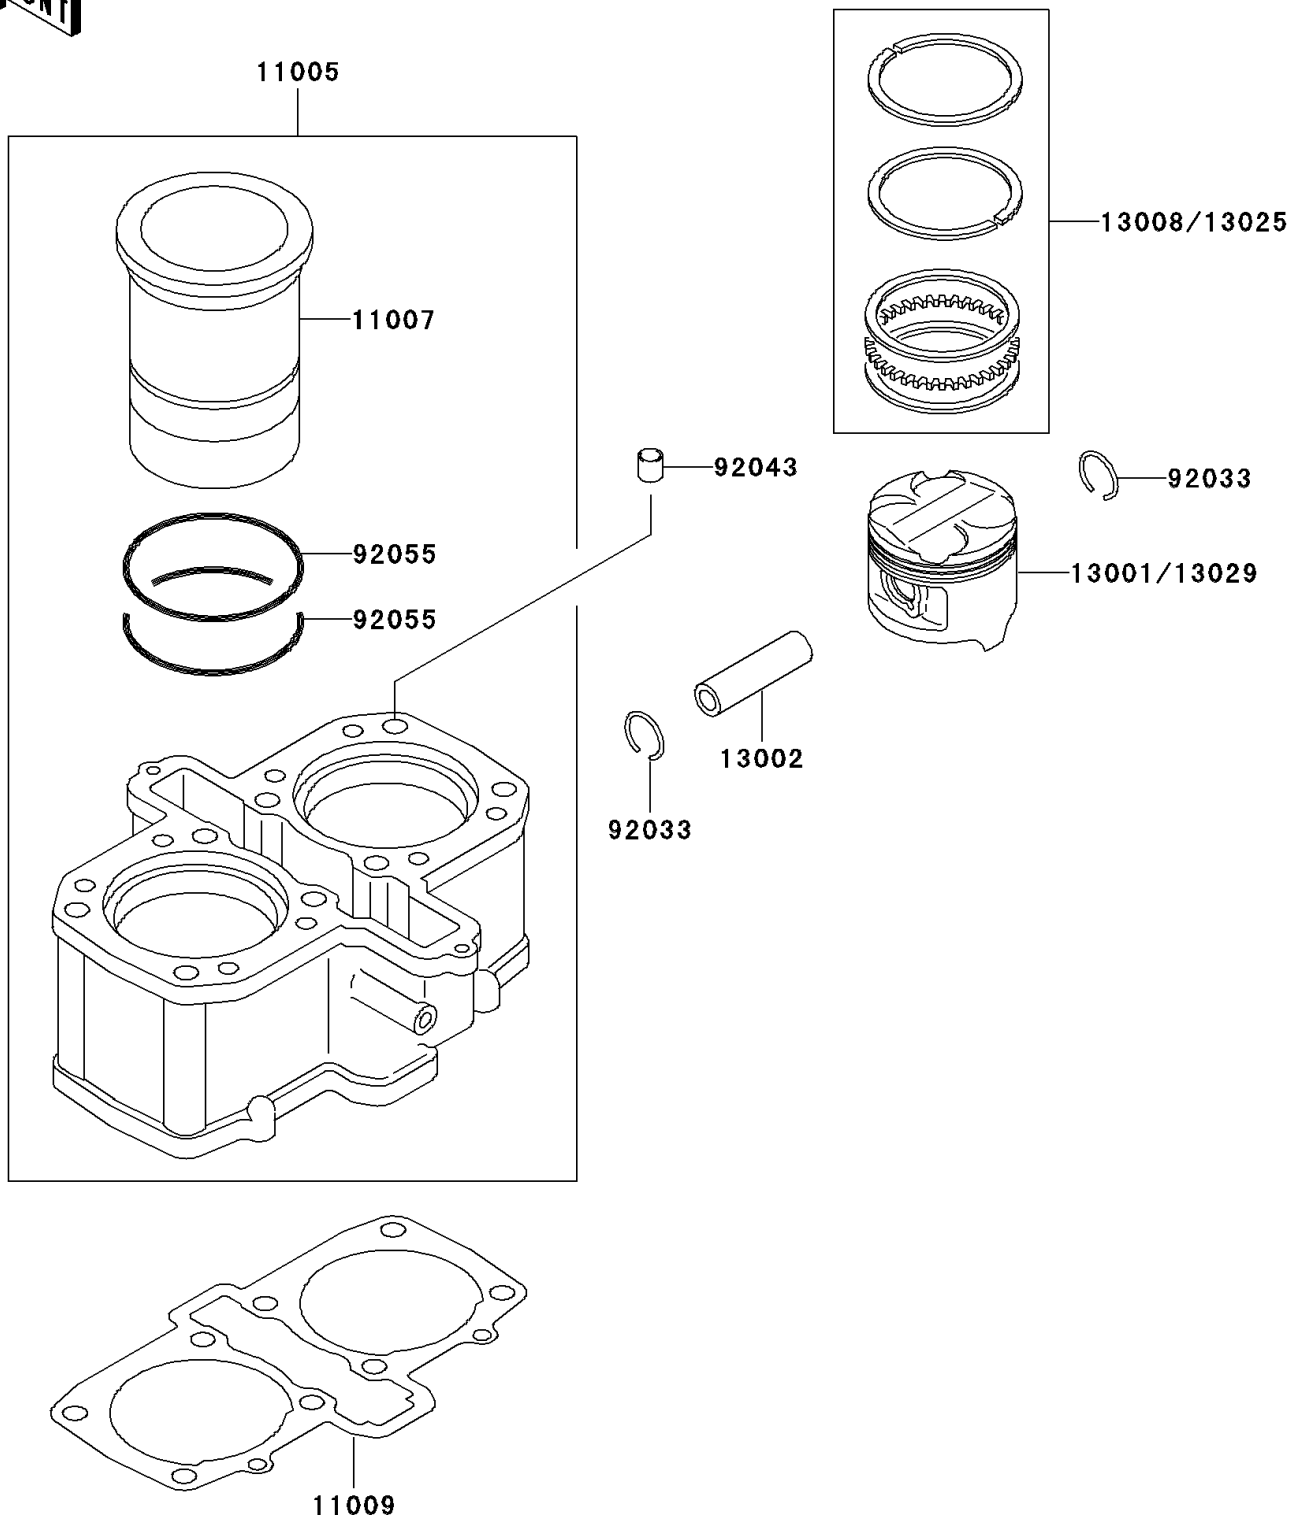

2003 Ninja® 500R PARTS DIAGRAM

Cylinder/Piston(s)

E1120

2003 Ninja® 500R PARTS LIST

Cylinder/Piston(s)

ITEM NAME	PART NUMBER	QUANTITY
CYLINDER-ENGINE (Ref # 11005)	11005-1517	1
LINER-CYLINDER (Ref # 11007)	11007-1096	2
GASKET,CYLINDER BASE (Ref # 11009)	11009-1640	1
PISTON-ENGINE,STD (Ref # 13001)	13001-1251	2
PIN-PISTON (Ref # 13002)	13002-1058	2
RING-SET-PISTON,STD (Ref # 13008)	13008-1084	2
RING-SET-PISTON L,O/S 0.50 (Ref # 13025)	13025-1084	AR
PISTON-ENGINE L,O/S 0.50 (Ref # 13029)	13029-1160	AR
RING-SNAP,20.5X1.2 (Ref # 92033)	92033-1099	4
PIN,11.5X14X14 (Ref # 92043)	92043-1279	2
RING-O (Ref # 92055)	92055-1247	4