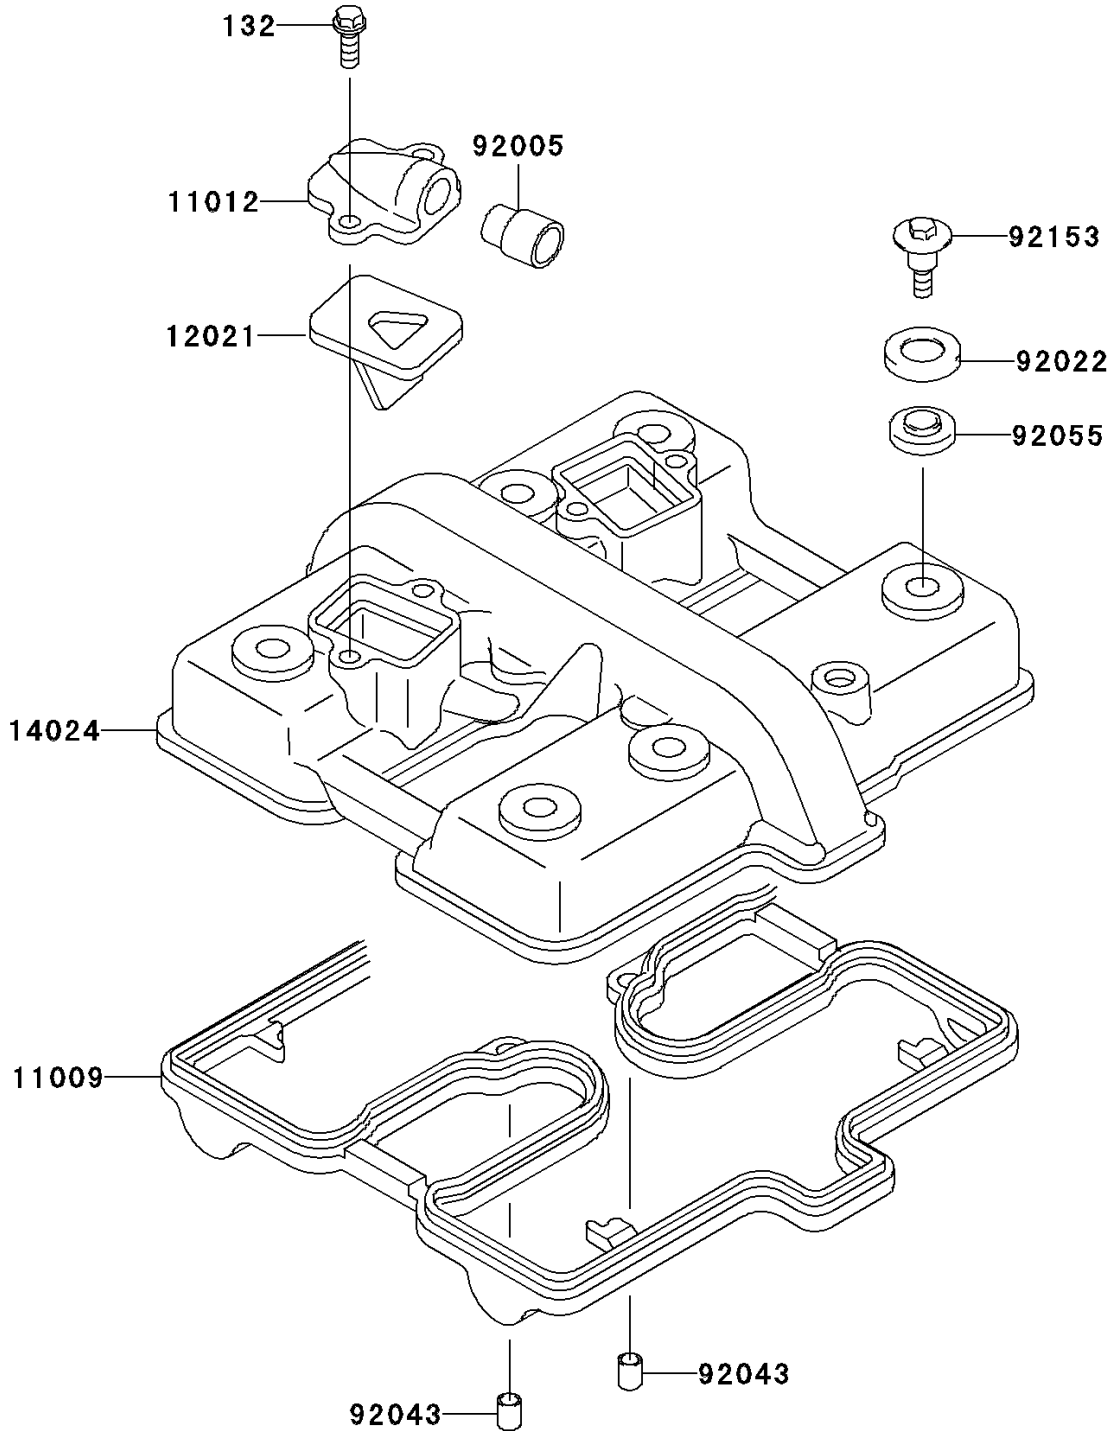

# 2003 Ninja® 500R PARTS DIAGRAM

Cylinder Head Cover

E1112

## 2003 Ninja® 500R PARTS LIST

### Cylinder Head Cover

| ITEM NAME                                | PART NUMBER | QUANTITY |
|--|-------------|----------|
| BOLT-FLANGED-SMALL (Ref # 132)           | 132J0616    | 4        |
| GASKET,CYLINDER HEAD COVER (Ref # 11009) | 11009-1483  | 1        |
| CAP,REED VALVE (Ref # 11012)             | 11012-1310  | 2        |
| VALVE-ASSY-REED (Ref # 12021)            | 12021-1026  | 2        |
| COVER,CYLINDER HEAD (Ref # 14024)        | 14024-1397  | 1        |
| FITTING,REED VALVE (Ref # 92005)         | 92005-1006  | 2        |
| WASHER,HEAD COVER BOLT (Ref # 92022)     | 92022-1487  | 6        |
| PIN,DOWEL,8X10 (Ref # 92043)             | 92043-1302  | 2        |
| RING-O,HEAD COVER BOLT (Ref # 92055)     | 92055-1225  | 6        |
| BOLT,HEAD COVER (Ref # 92153)            | 92153-0793  | 6        |