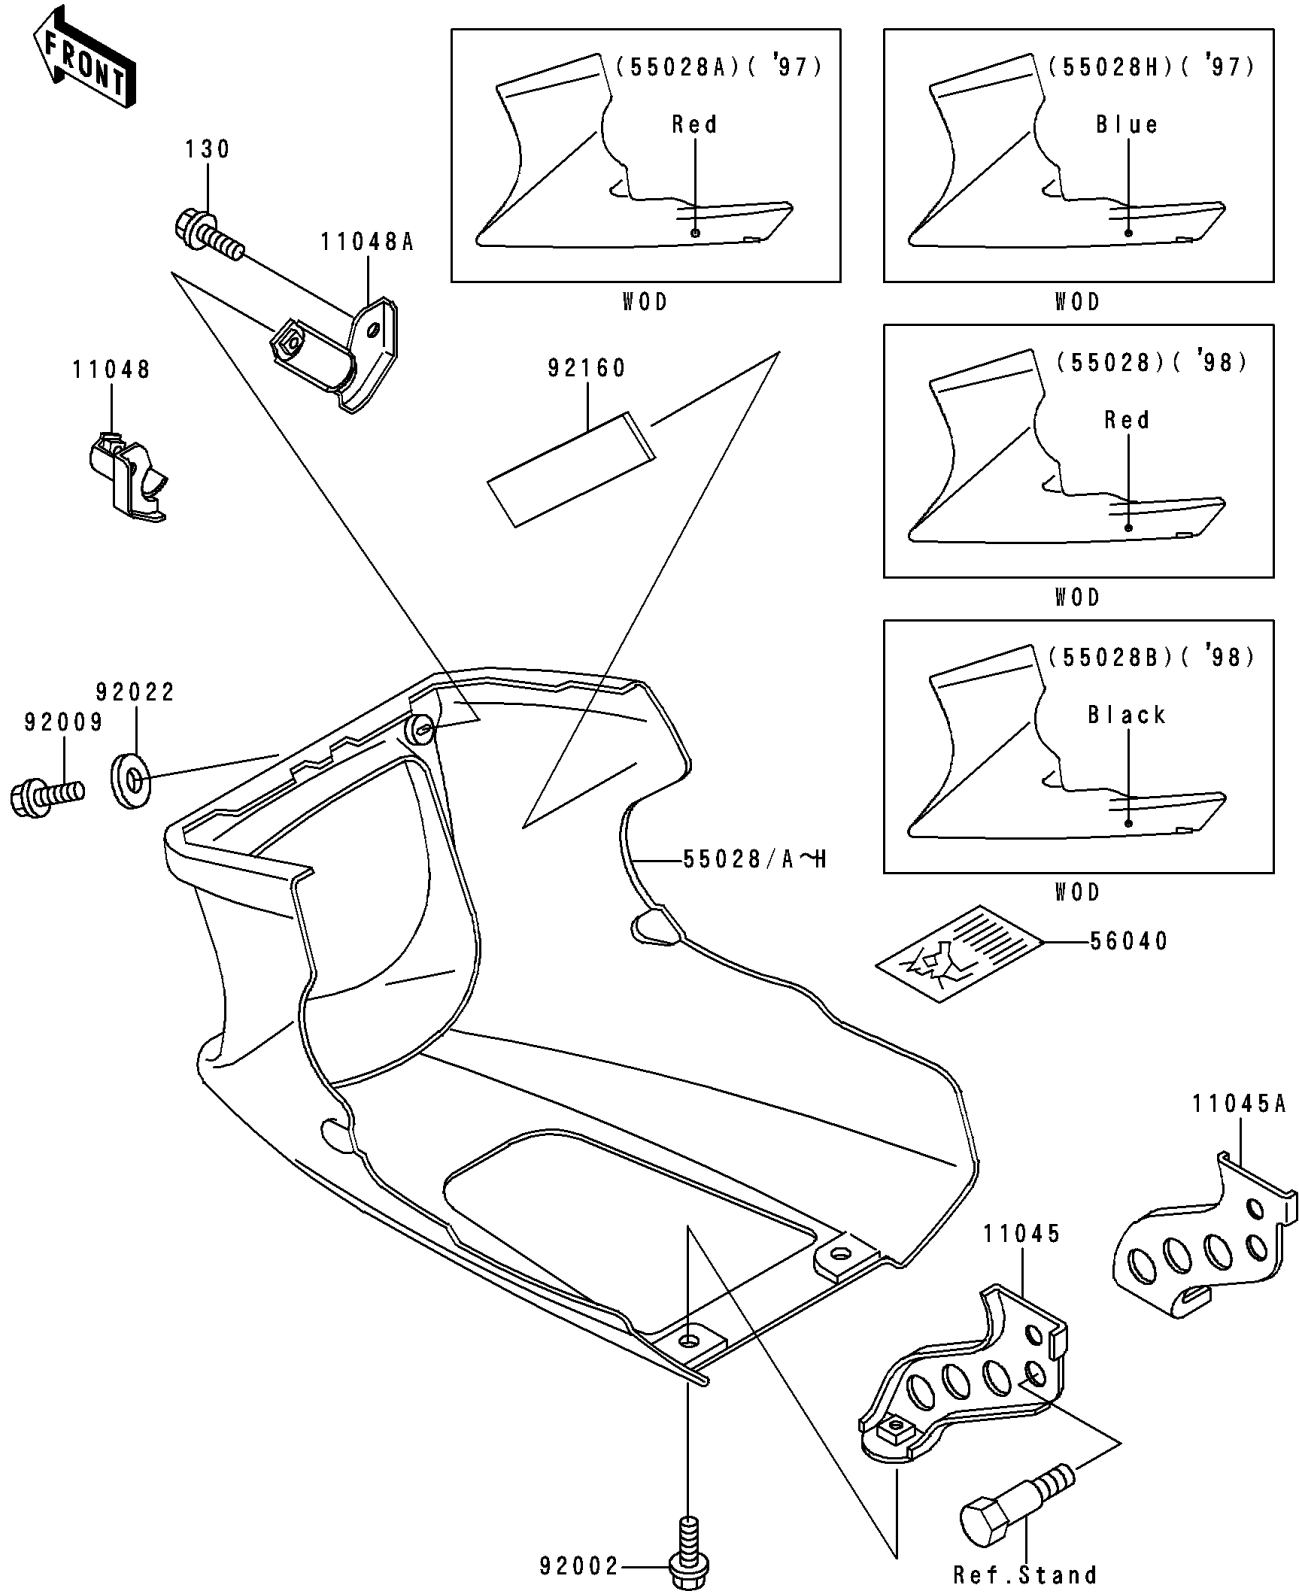

1997 Ninja® 500R PARTS DIAGRAM

Cowling Lower

F2872

1997 Ninja® 500R PARTS LIST

Cowling Lowers

ITEM NAME	PART NUMBER	QUANTITY
BRACKET,LOWER COWLING,RR,LH (Ref # 11045)	11045-1573	1
BRACKET,LOWER COWLING,RR,RH (Ref # 11045A)	11045-1574	1
BRACKET,LOWER COWLING,FR,LH (Ref # 11048)	11048-1685	1
BRACKET,LOWER COWLING,FR,RH (Ref # 11048A)	11048-1686	1
COWLING,LWR,F.RED (Ref # 55028A)	55028-1161-B1	1
COWLING,LWR,L.P.BLUE (Ref # 55028H)	55028-1161-35	1
BOLT-FLANGED,6X10 (Ref # 130)	130B0610	2
LABEL-WARNING,LOWER COWLING (Ref # 56040)	56040-1251	1
BOLT,6X16 (Ref # 92002)	92002-1188	2
SCREW,6X14,WHITE (Ref # 92009)	92009-1287	2
WASHER,6.5X16X1.0 (Ref # 92022)	92022-1654	2
DAMPER (Ref # 92160)	92160-1323	1