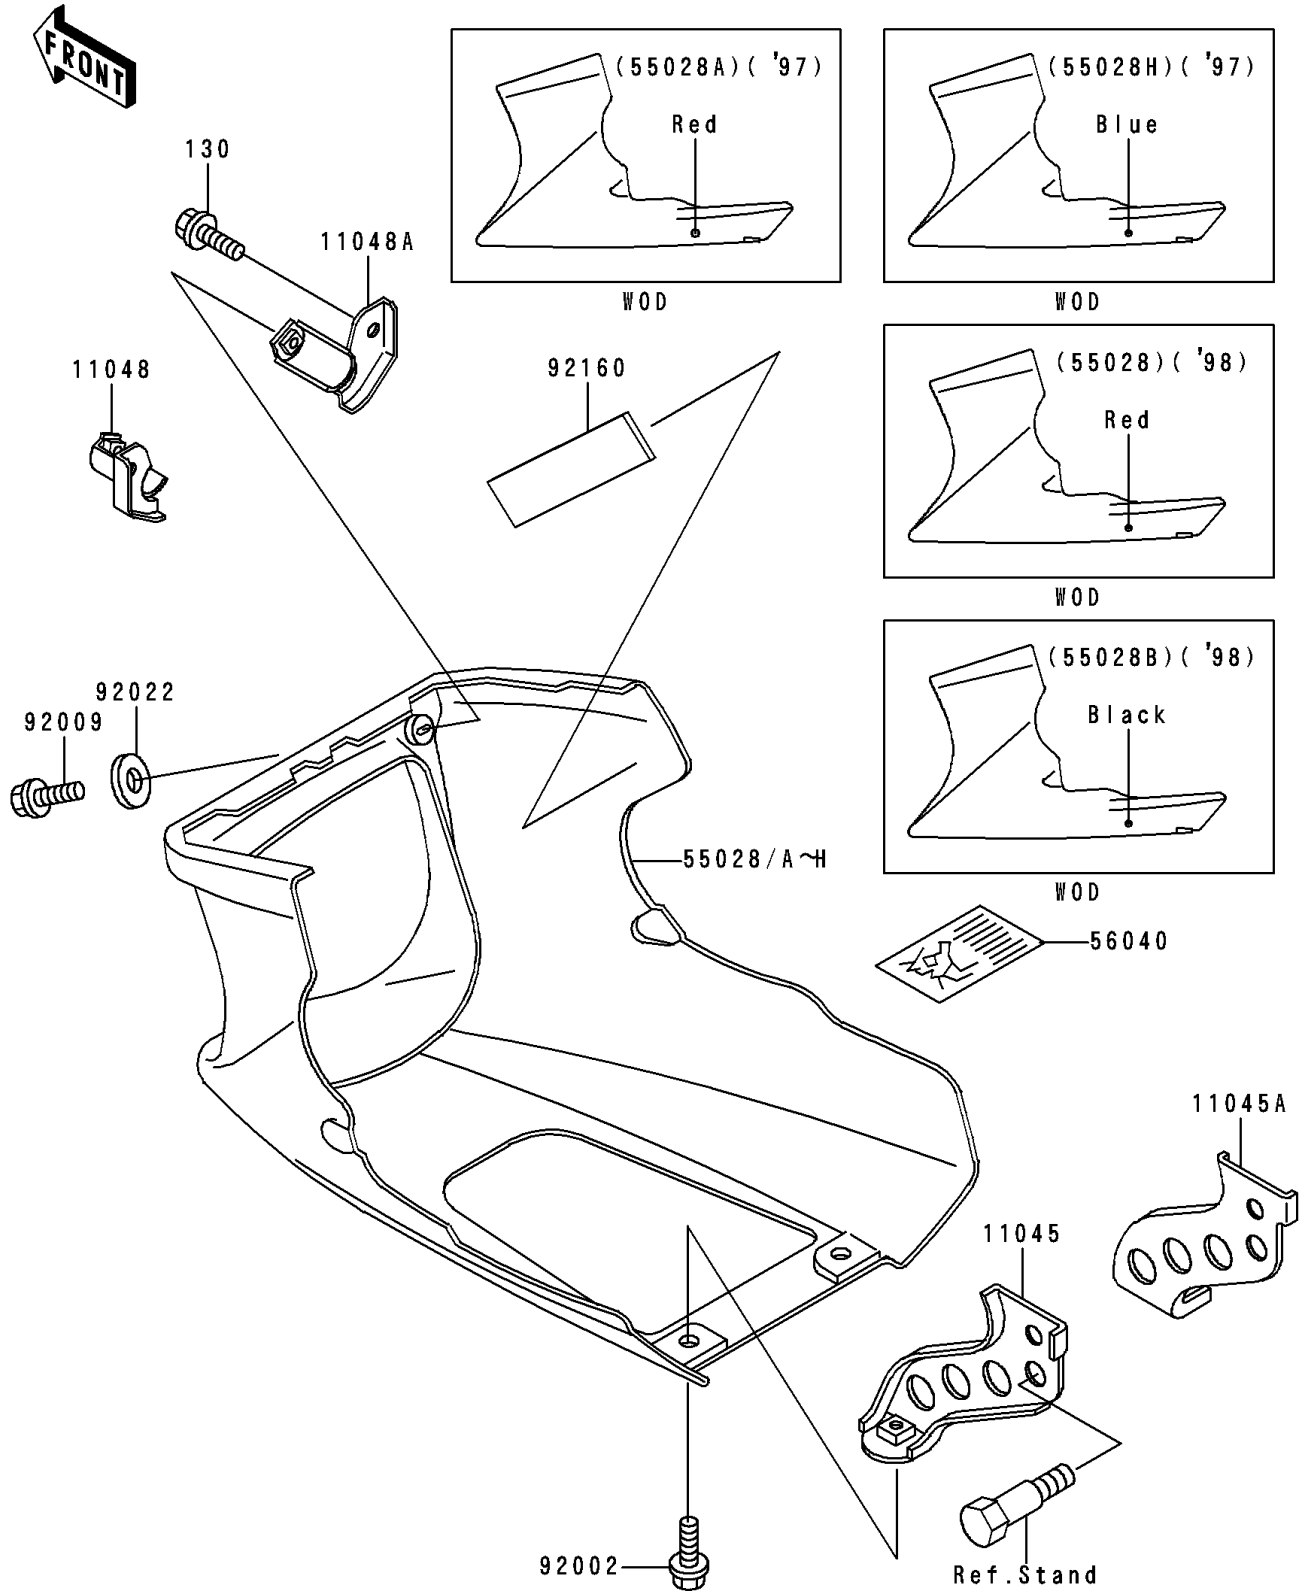

# 1995 Ninja® 500 PARTS DIAGRAM

Cowling Lower

F2872

# 1995 Ninja® 500 PARTS LIST

## Cowling Lowers

ITEM NAME	PART NUMBER	QUANTITY
BRACKET,LOWER COWLING,RR,LH (Ref # 11045)	11045-1573	1
BRACKET,LOWER COWLING,RR,RH (Ref # 11045A)	11045-1574	1
BRACKET,LOWER COWLING,FR,LH (Ref # 11048)	11048-1685	1
BRACKET,LOWER COWLING,FR,RH (Ref # 11048A)	11048-1686	1
COWLING,LWR,C.P.RED (Ref # 55028)	55028-1161-A5	1
COWLING,LWR,M.N.BLUE (Ref # 55028C)	55028-1161-C6	1
BOLT-FLANGED,6X10 (Ref # 130)	130B0610	2
LABEL-WARNING,LOWER COWLING (Ref # 56040)	56040-1251	1
BOLT,6X16 (Ref # 92002)	92002-1188	2
SCREW,6X14,WHITE (Ref # 92009)	92009-1287	2
WASHER,6.5X16X1.0 (Ref # 92022)	92022-1654	2
DAMPER (Ref # 92160)	92160-1323	1