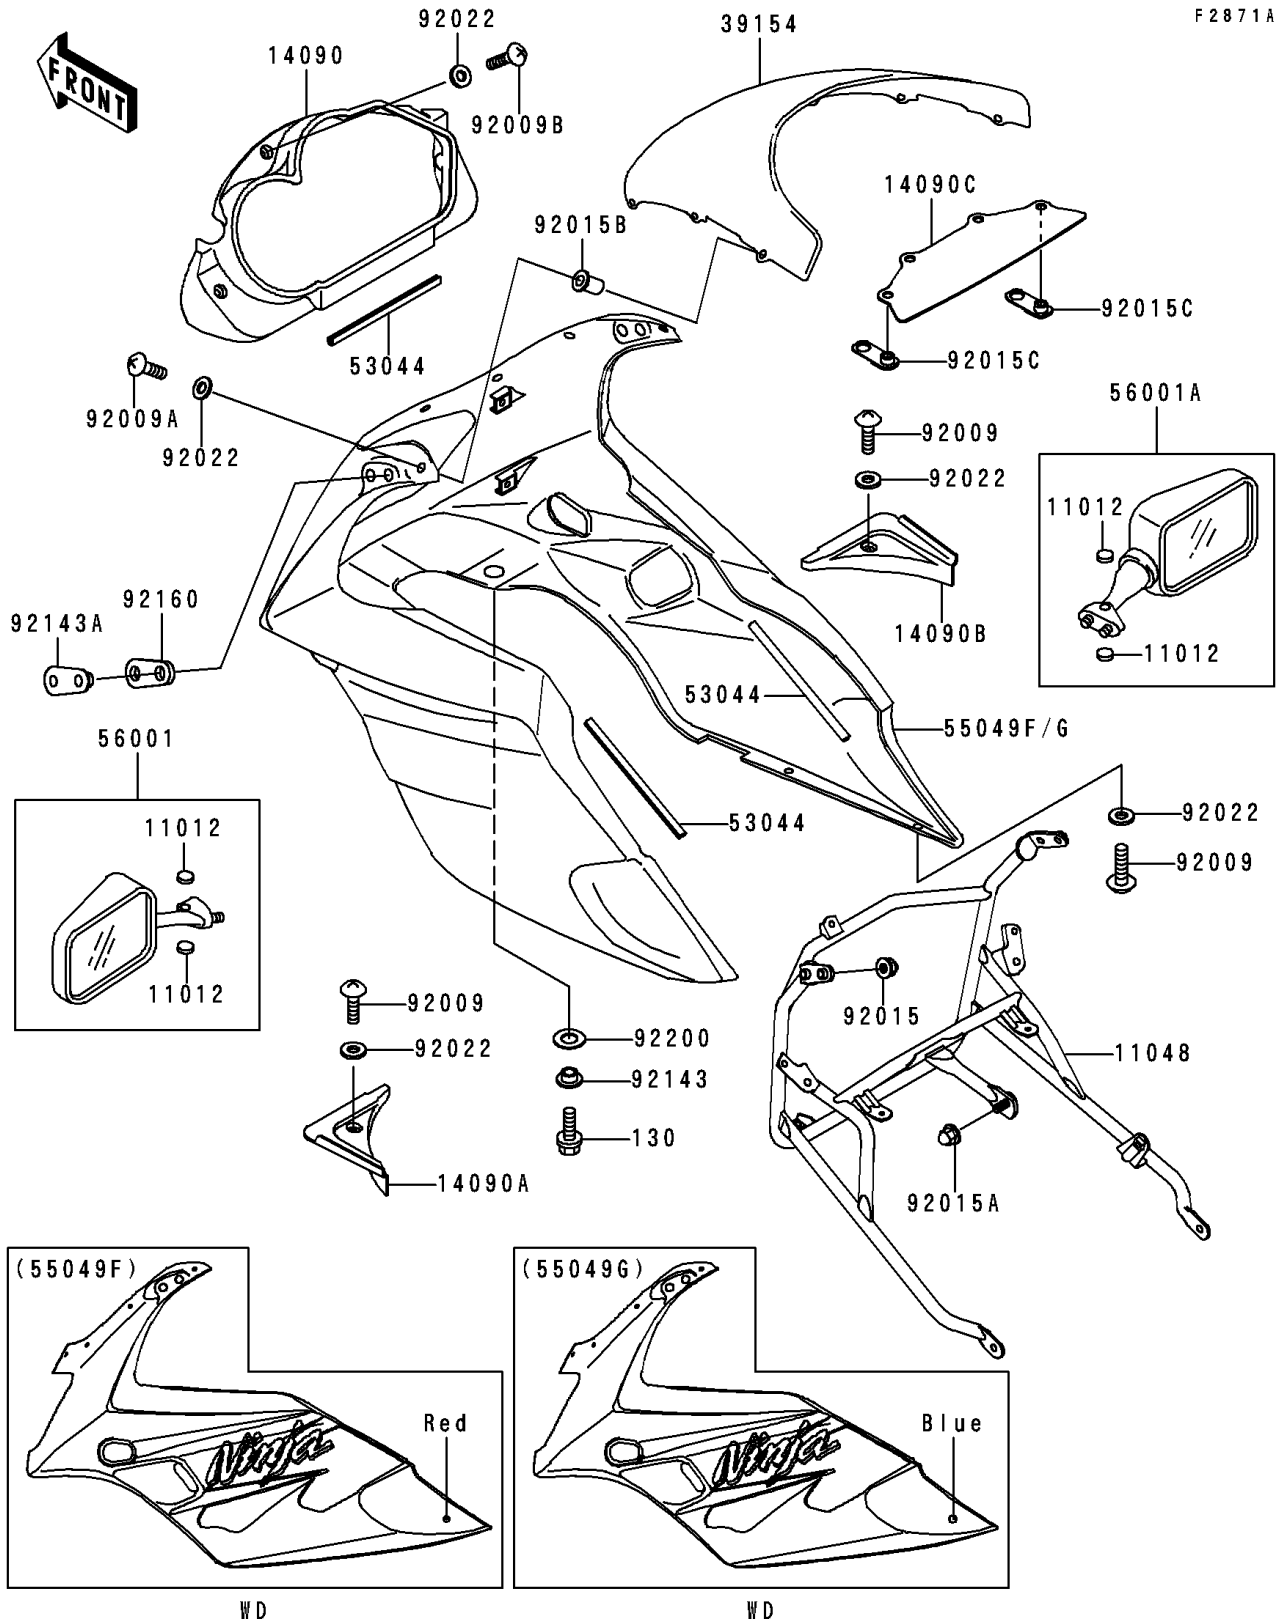

# 1995 Ninja® 500 PARTS DIAGRAM

Cowling(EX500-D2)

F2871A

# 1995 Ninja® 500 PARTS LIST

Cowling(EX500-D2)

ITEM NAME	PART NUMBER	QUANTITY
BOLT-FLANGED (Ref # 130)	130J0620	2
CAP,MIRROR (Ref # 11012)	11012-1818	4
BRACKET,UPP COWLING (Ref # 11048)	11048-1368	1
COVER,INNER COWLING,CNT (Ref # 14090)	14090-1397	1
COVER,INNER COWLING,LH (Ref # 14090A)	14090-1398	1
COVER,INNER COWLING,RH (Ref # 14090B)	14090-1399	1
COVER,WINDSHIELD (Ref # 14090C)	14090-1488	1
WINDSHIELD (Ref # 39154)	39154-1125	1
TRIM,L=157 (Ref # 53044)	53044-1276	3
COWLING.,UPP,C.P.RED (Ref # 55049F)	55049-5335-A5	1
COWLING.,UPP,M.N.BLUE (Ref # 55049G)	55049-5336-C6	1
MIRROR-ASSY,LH,EBONY (Ref # 56001)	56001-1376-6C	1
MIRROR-ASSY,RH,EBONY (Ref # 56001A)	56001-1377-6C	1
SCREW,TAPPING,5X15 (Ref # 92009)	92009-1479	4
SCREW,5X16 (Ref # 92009A)	92009-1654	8
SCREW,5X22 (Ref # 92009B)	92009-1660	3
NUT,CAP,6MM,BLACK (Ref # 92015)	92015-1170	4
NUT,CAP,8MM,BLACK (Ref # 92015A)	92015-1174	1
NUT,WELL,5MM (Ref # 92015B)	92015-1757	6
NUT (Ref # 92015C)	92015-1949	2
WASHER,NYLON,5.3X11.5X1.5 (Ref # 92022)	92022-1521	15
COLLAR,L=6.6 (Ref # 92143)	92143-1088	2
COLLAR (Ref # 92143A)	92143-1699	2
DAMPER,MIRROR (Ref # 92160)	92160-1089	2
WASHER,10.3X20X1 (Ref # 92200)	92200-1013	2