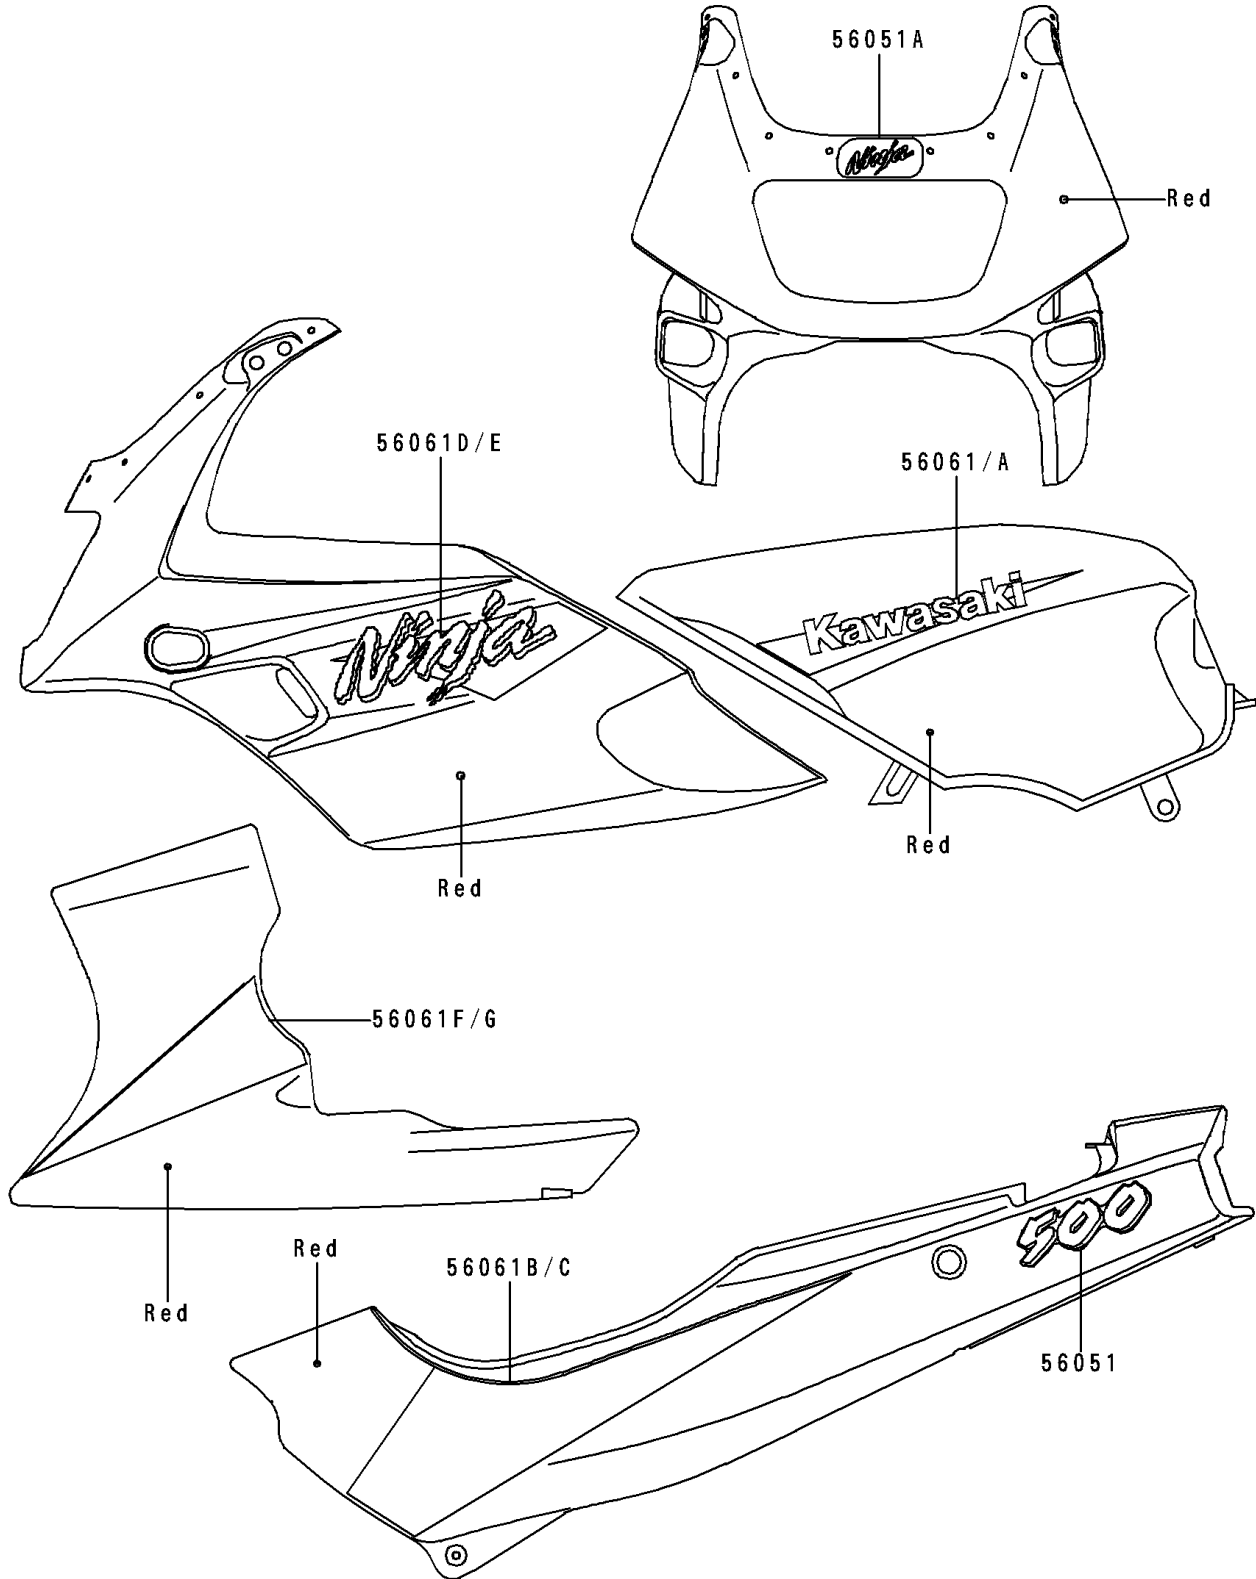

# 1997 Ninja® 500R PARTS DIAGRAM

Decals(Red)(EX500-D4)

F2861F

## 1997 Ninja® 500R PARTS LIST

Decals(Red)(EX500-D4)

ITEM NAME	PART NUMBER	QUANTITY
MARK,SIDE COVER,500 (Ref # 56051)	56051-1560	2
MARK,UPP COWLING,NINJA (Ref # 56051A)	56051-1561	1
PATTERN,FUEL TANK,LH (Ref # 56061)	56061-1843	1
PATTERN,FUEL TANK,RH (Ref # 56061A)	56061-1844	1
PATTERN,SIDE COVER,LH (Ref # 56061B)	56061-1845	1
PATTERN,SIDE COVER,RH (Ref # 56061C)	56061-1846	1
PATTERN,UPP COWLING,LH (Ref # 56061D)	56061-1847	1
PATTERN,UPP COWLING,RH (Ref # 56061E)	56061-1848	1
PATTERN,LWR COWLING,LH (Ref # 56061F)	56061-1849	1
PATTERN,LWR COWLING,RH (Ref # 56061G)	56061-1850	1