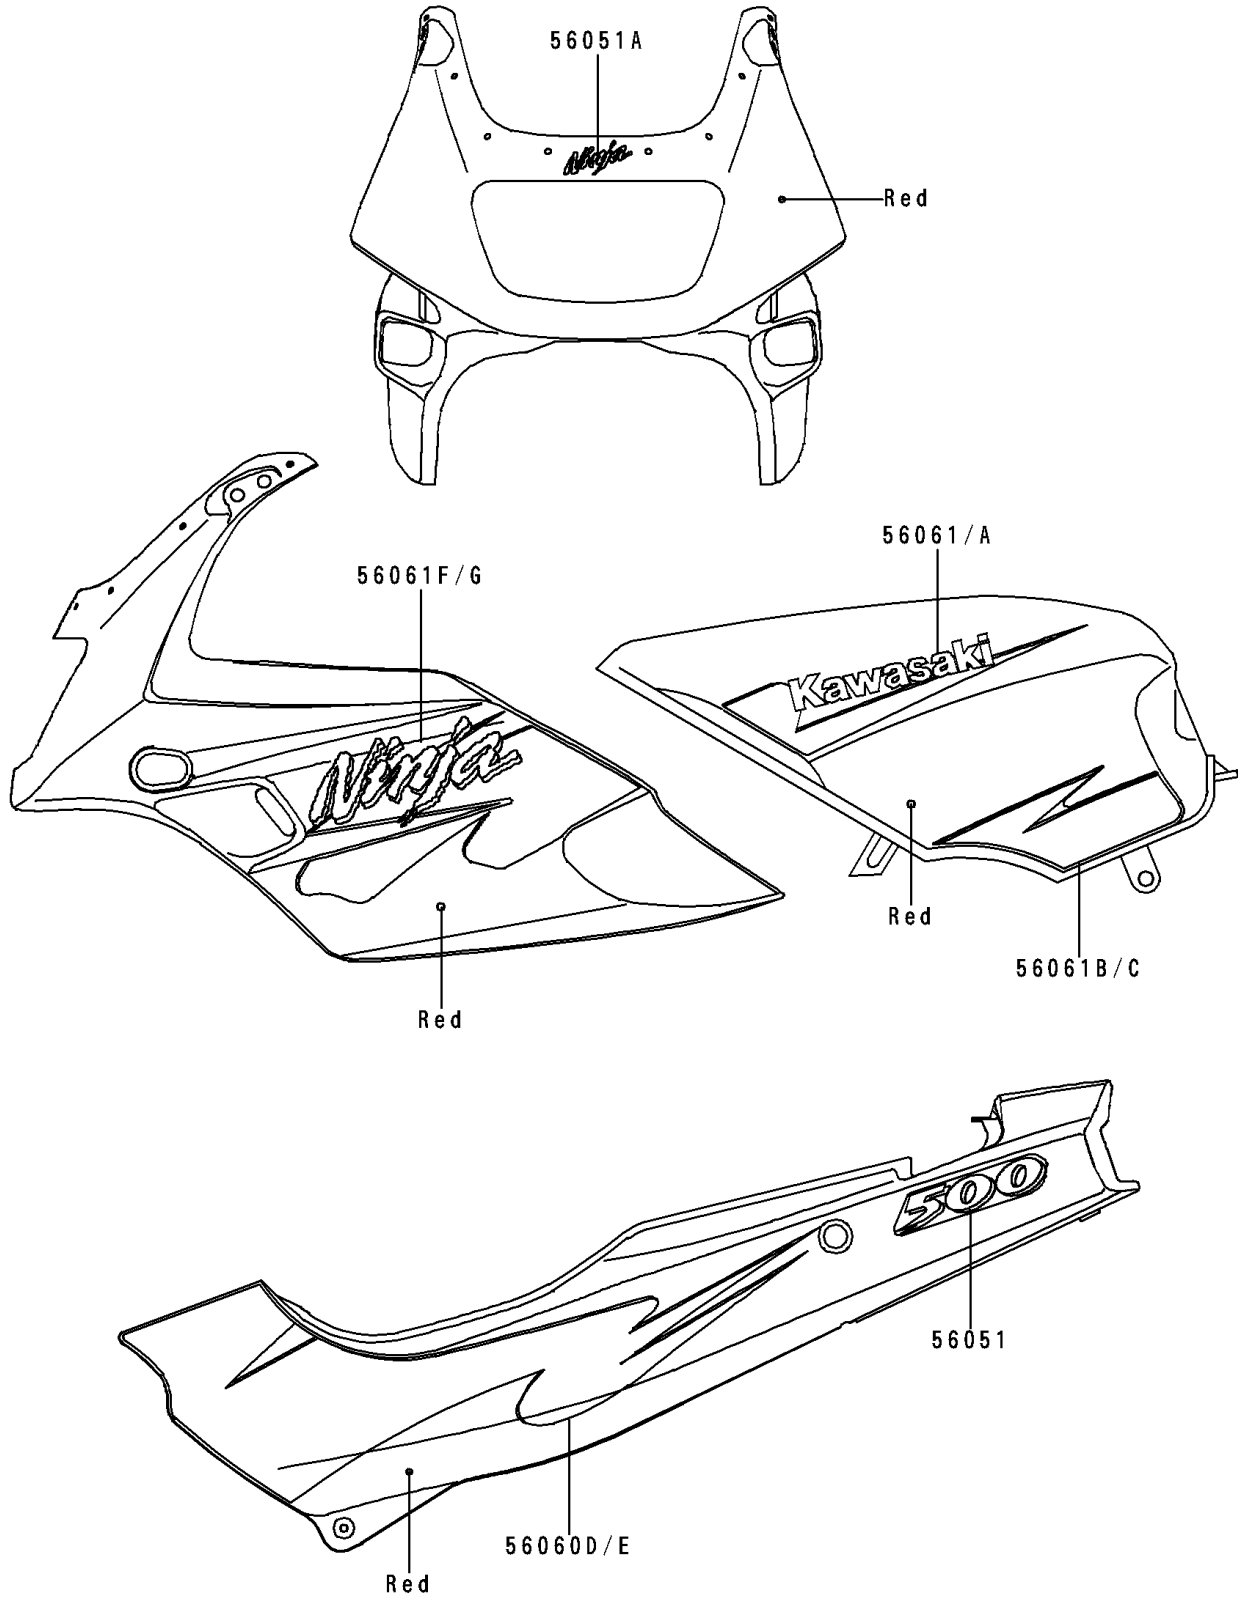

1995 Ninja® 500 PARTS DIAGRAM

Decals(Red)(EX500-D2)

F2861B

1995 Ninja® 500 PARTS LIST

Decals(Red)(EX500-D2)

ITEM NAME	PART NUMBER	QUANTITY
MARK,500 (Ref # 56051)	56051-1196	2
MARK,NINJA (Ref # 56051A)	56051-1198	1
PATTERN,FUEL TANK,LH,UPP (Ref # 56061)	56061-1139	1
PATTERN,FUEL TANK,RH,UPP (Ref # 56061A)	56061-1140	1
PATTERN,FUEL TANK,LH,LWR (Ref # 56061B)	56061-1141	1
PATTERN,FUEL TANK,RH,LWR (Ref # 56061C)	56061-1142	1
PATTERN,UPP COWLING,LH (Ref # 56061F)	56061-1145	1
PATTERN,UPP COWLING,RH (Ref # 56061G)	56061-1146	1
PATTERN,SIDE COVER,LH (Ref # 56061D)	56061-1143	1
PATTERN,SIDE COVER,RH (Ref # 56061E)	56061-1144	1