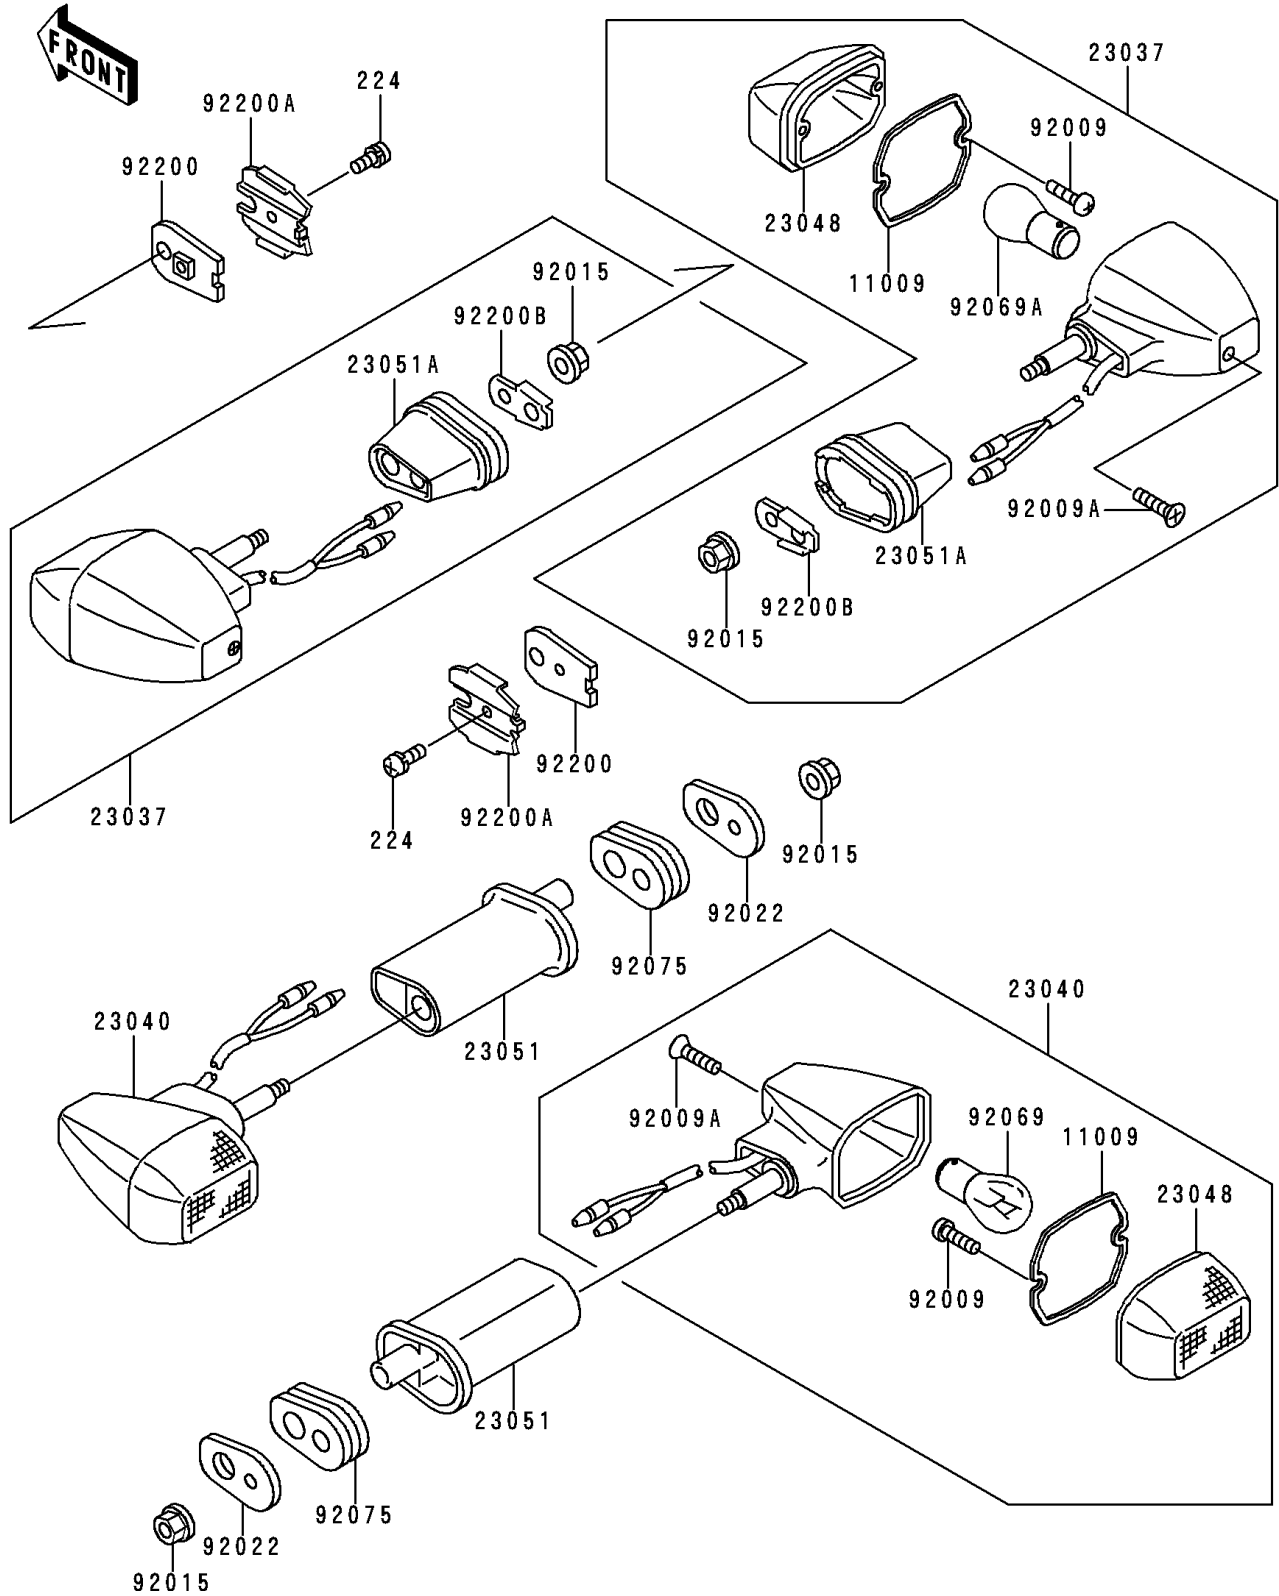

1998 Ninja® 500R PARTS DIAGRAM

Turn Signals

F2730

1998 Ninja® 500R PARTS LIST

Turn Signals

ITEM NAME	PART NUMBER	QUANTITY
SCREW-PAN-WP-CROS,4X8 (Ref # 224)	224C0408	2
GASKET,SIGNAL LAMP (Ref # 11009)	11009-1402	4
LAMP-ASSY-SIGNAL,FR (Ref # 23037)	23037-1299	2
LAMP-SIGNAL,RR (Ref # 23040)	23040-1195	2
LENS-SIGNAL LAMP (Ref # 23048)	23048-1054	4
BRACKET-SIGNAL LAMP (Ref # 23051)	23051-1164	2
BRACKET-SIGNAL LAMP,FR (Ref # 23051A)	23051-1207	2
SCREW,TAPPING,3X16 (Ref # 92009)	92009-1115	8
SCREW,TAPPING,4X20 (Ref # 92009A)	92009-1304	4
NUT,FLANGED,6MM (Ref # 92015)	92015-1367	4
WASHER,SIGNAL LAMP (Ref # 92022)	92022-1672	2
BULB,12V 32CP(23W) (Ref # 92069)	92069-055	2
BULB,12V 32/3CP(23/8W) (Ref # 92069A)	92069-060	2
DAMPER,SIGNAL LAMP (Ref # 92075)	92075-1698	2
WASHER,SIGNAL LAMP (Ref # 92200)	92200-1015	2
WASHER,SIGNAL LAMP (Ref # 92200A)	92200-1016	2
WASHER (Ref # 92200B)	92200-1021	2