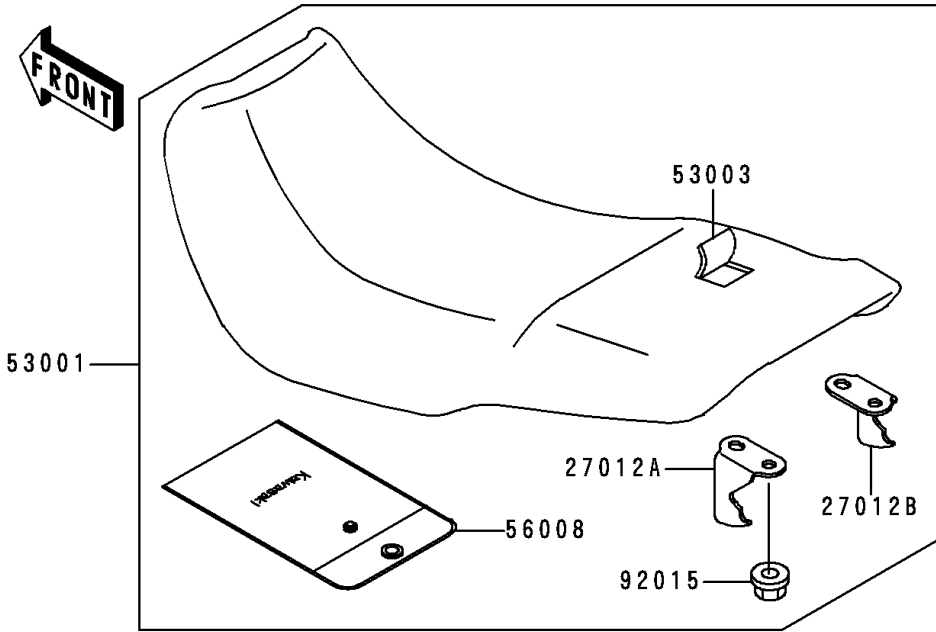

1995 Ninja® 500 PARTS DIAGRAM

Seat

F 25 10

1995 Ninja® 500 PARTS LIST

Seat

ITEM NAME	PART NUMBER	QUANTITY
BOLT-FLANGED,6X25 (Ref # 130)	130J0625	1
COVER,SEAT,C.P.RED (Ref # 14090)	14090-1369-A5	1
COVER,SEAT,M.N.BLUE (Ref # 14090C)	14090-1369-C6	1
ARM,SEAT LOCK (Ref # 21083)	21083-1063	1
HOOK,SEAT LOCK (Ref # 27012)	27012-1363	1
HOOK,SEAT,LH (Ref # 27012A)	27012-1377	1
HOOK,SEAT,RH (Ref # 27012B)	27012-1378	1
STOPPER,SEAT LOCK SPRING (Ref # 32085)	32085-1270	1
SEAT-ASSY,DUAL,BLACK (Ref # 53001)	53001-1726-MA	1
LEATHER,SEAT,BLACK (Ref # 53003)	53003-1284-MA	1
BAG,HAND BOOK (Ref # 56008)	56008-1066	1
JOINT (Ref # 59071)	59071-1103	1
BOLT,6X12 (Ref # 92002)	92002-1884	1
SCREW,5X16 (Ref # 92009)	92009-1654	3
NUT,FLANGED,6MM (Ref # 92015)	92015-1078	4
WASHER,NYLON,5.3X11.5X1.5 (Ref # 92022)	92022-1521	3
SPRING (Ref # 92081)	92081-1982	1