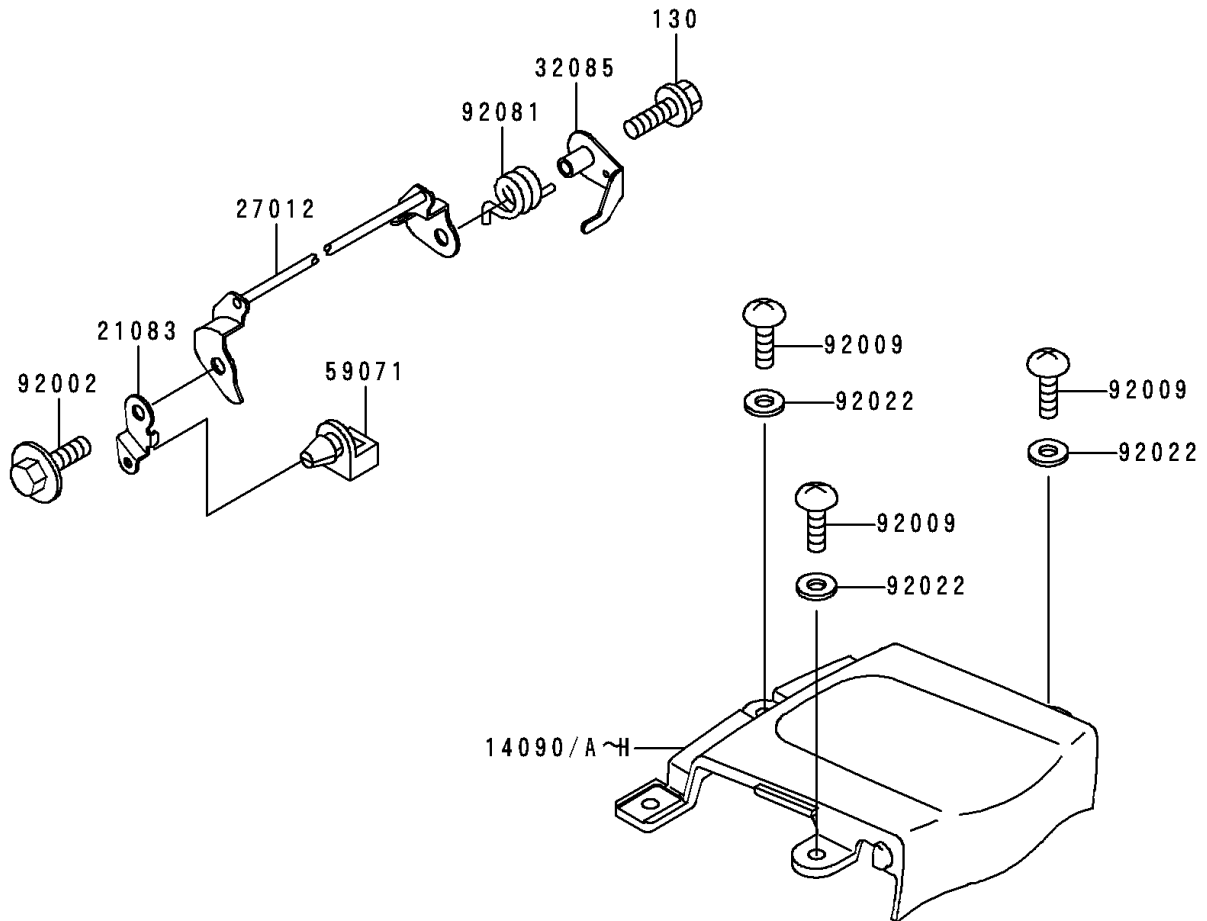

1995 Ninja® 500 PARTS DIAGRAM

Seat

F 25 10

1995 Ninja® 500 PARTS LIST

Seat

ITEM NAME	PART NUMBER	QUANTITY
BOLT-FLANGED,6X25 (Ref # 130)	130J0625	1
COVER,SEAT,C.P.RED (Ref # 14090)	14090-1369-A5	1
COVER,SEAT,M.N.BLUE (Ref # 14090C)	14090-1369-C6	1
ARM,SEAT LOCK (Ref # 21083)	21083-1063	1
HOOK,SEAT LOCK (Ref # 27012)	27012-1363	1
HOOK,SEAT,LH (Ref # 27012A)	27012-1377	1
HOOK,SEAT,RH (Ref # 27012B)	27012-1378	1
STOPPER,SEAT LOCK SPRING (Ref # 32085)	32085-1270	1
SEAT-ASSY,DUAL,BLACK (Ref # 53001)	53001-1726-MA	1
LEATHER,SEAT,BLACK (Ref # 53003)	53003-1284-MA	1
BAG,HAND BOOK (Ref # 56008)	56008-1066	1
JOINT (Ref # 59071)	59071-1103	1
BOLT,6X12 (Ref # 92002)	92002-1884	1
SCREW,5X16 (Ref # 92009)	92009-1654	3
NUT,FLANGED,6MM (Ref # 92015)	92015-1078	4
WASHER,NYLON,5.3X11.5X1.5 (Ref # 92022)	92022-1521	3
SPRING (Ref # 92081)	92081-1982	1