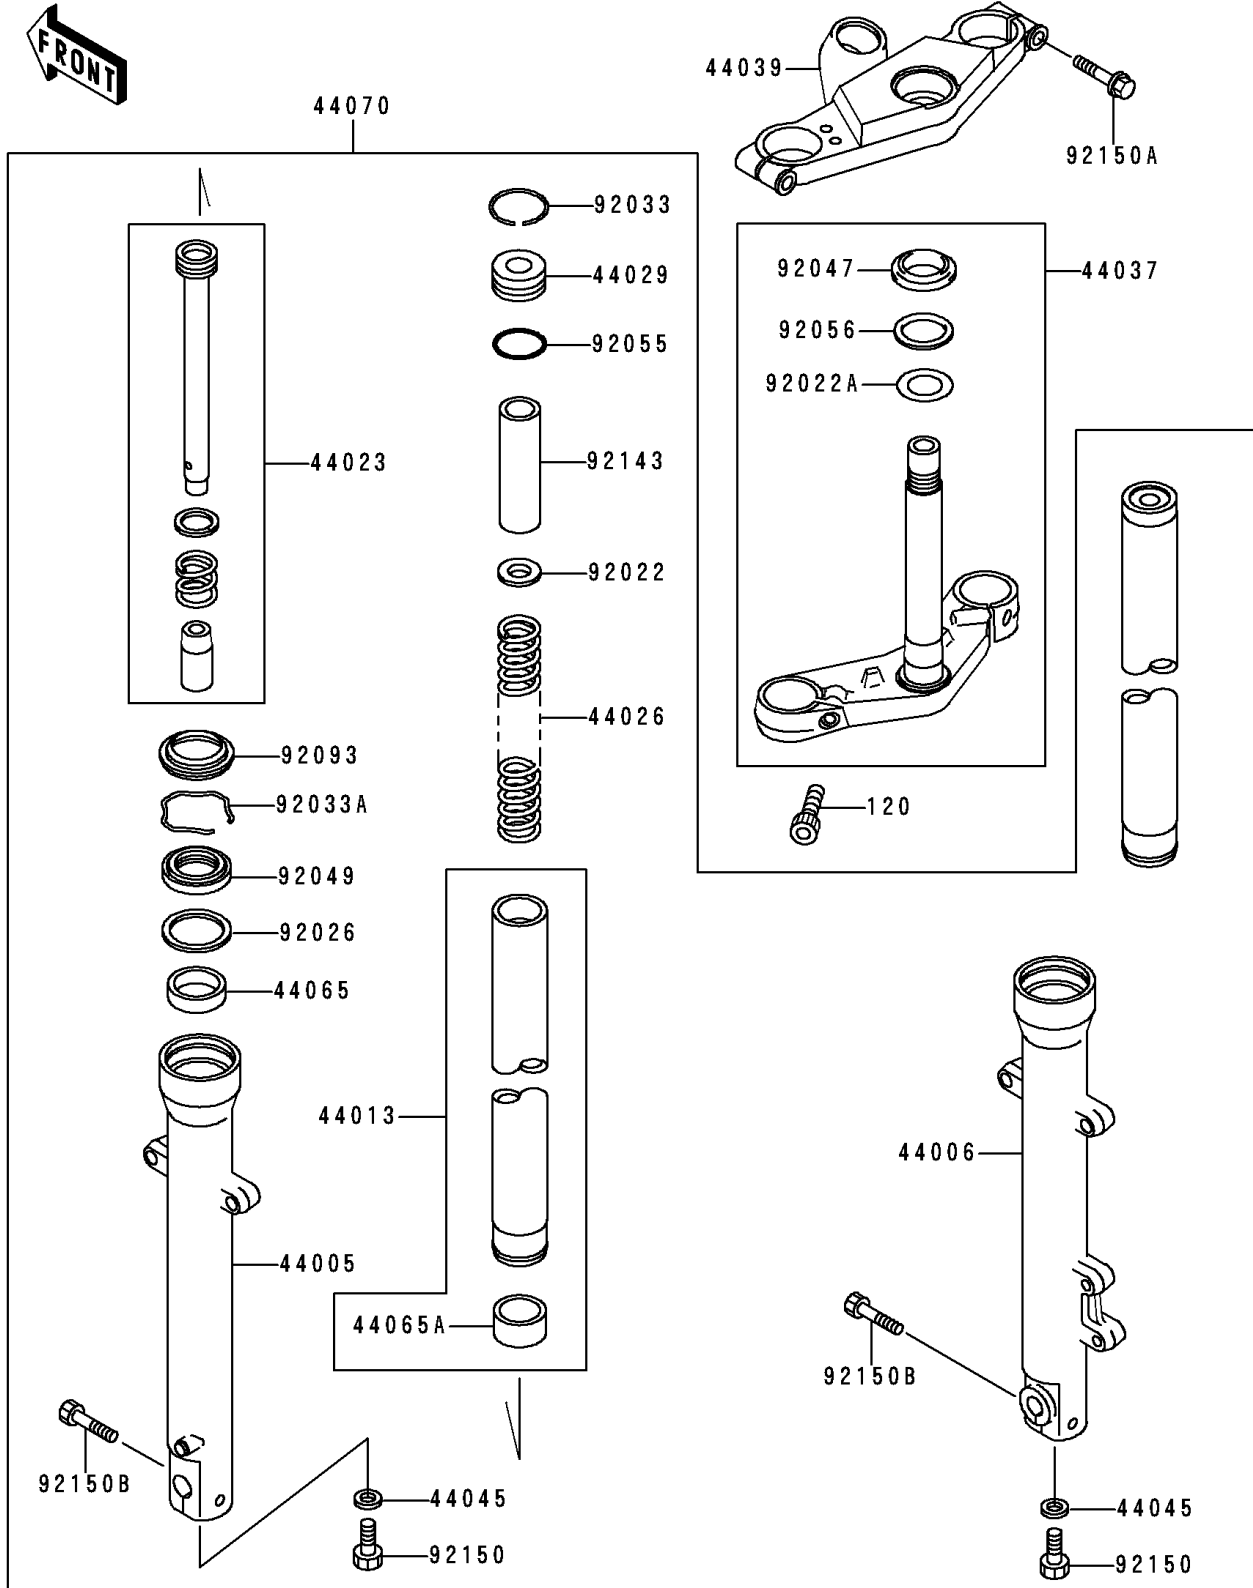

# 1995 Ninja® 500 PARTS DIAGRAM

Front Fork

F2340

# 1995 Ninja® 500 PARTS LIST

## Front Fork

ITEM NAME	PART NUMBER	QUANTITY
BOLT-SOCKET,10X25 (Ref # 120)	120S1025	2
PIPE-LEFT FORK OUTER (Ref # 44005)	44005-1330	1
PIPE-RIGHT FORK OUTER (Ref # 44006)	44006-1330	1
PIPE-FORK INNER (Ref # 44013)	44013-1394	2
CYLINDER-COMP-FORK (Ref # 44023)	44023-1092	2
SPRING-FRONT FORK (Ref # 44026)	44026-1555	2
SEAT-FORK SPRING (Ref # 44029)	44029-1127	2
HOLDER-FORK UNDER (Ref # 44037)	44037-1319	1
HOLDER-FORK UPPER,BLACK (Ref # 44039)	44039-1246-10	1
GASKET,FORK CYLINDER BOLT (Ref # 44045)	44045-051	2
BUSHING-FRONT FORK (Ref # 44065)	44065-1109	2
BUSHING-FRONT FORK,INNER PIPE (Ref # 44065A)	44065-1110	2
DAMPER-ASSY,FORK (Ref # 44070)	44070-5174	1
WASHER (Ref # 92022)	92022-1879	2
WASHER,30.5X50X0.6 (Ref # 92022A)	92022-231	1
SPACER,FORK (Ref # 92026)	92026-1443	2
RING-SNAP (Ref # 92033)	92033-1236	2
RING-SNAP (Ref # 92033A)	92033-1286	2
RACE,STEERING STEM BEARING (Ref # 92047)	92047-012	1
SEAL-OIL,FORK OUTER (Ref # 92049)	92049-1421	2
RING-O,FORK SPRING SEAT (Ref # 92055)	92055-1384	2
SEAL-OIL,STEERING STEM (Ref # 92056)	92056-003	1
SEAL,FORK OUTER (Ref # 92093)	92093-1367	2
COLLAR,FORK,L=100 (Ref # 92143)	92143-1682	2
BOLT,SOCKET,8X18 (Ref # 92150)	92150-1432	2
BOLT (Ref # 92150A)	92150-1610	2
BOLT,SOCKET,8MM (Ref # 92150B)	92150-1613	2