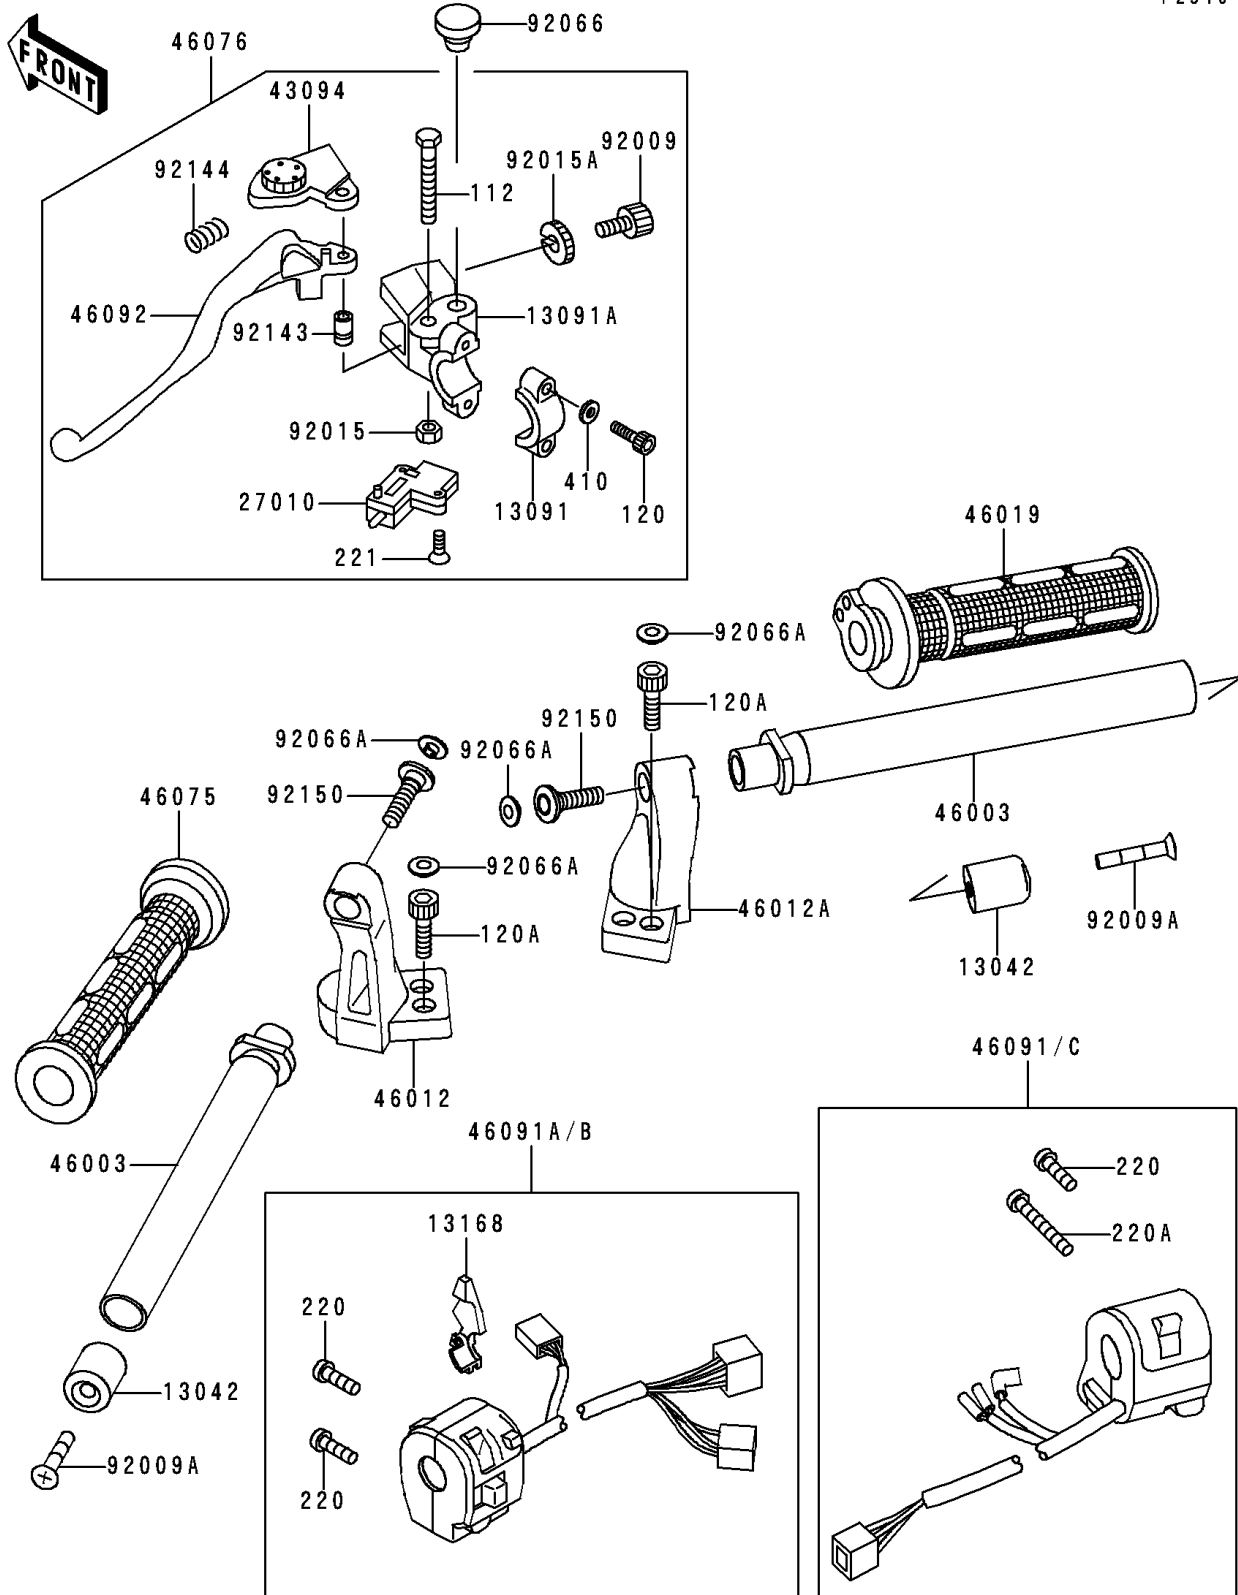

1995 Ninja® 500 PARTS DIAGRAM

Handlebar

F 2310

1995 Ninja® 500 PARTS LIST

Handlebar

ITEM NAME	PART NUMBER	QUANTITY
BOLT-UPSET (Ref # 112)	112C0640	1
BOLT-SOCKET,6X20 (Ref # 120)	120S0620	2
BOLT-SOCKET (Ref # 120A)	120S0816	4
SCREW-PAN-CROS (Ref # 220)	220C0525	3
SCREW-PAN-CROS (Ref # 220A)	220C0540	1
SCREW-CSK-CROS (Ref # 221)	221C0316	2
WASHER-PLAIN-SMALL,6MM,BLACK (Ref # 410)	410F0600	2
WEIGHT,HANDLE (Ref # 13042)	13042-1069	2
HOLDER,CLUTCH LEVER (Ref # 13091)	13091-1624	1
HOLDER,CLUTCH LEVER (Ref # 13091A)	13091-1652	1
LEVER,CHOKE (Ref # 13168)	13168-1516	1
SWITCH,CLUTCH,BLACK (Ref # 27010)	27010-1094	1
ADJUSTER,CLUTCH LEVER (Ref # 43094)	43094-1053	1
HANDLE (Ref # 46003)	46003-1390	2
HOLDER-HANDLE,LH,BLACK (Ref # 46012)	46012-1248-10	1
HOLDER-HANDLE,RH,BLACK (Ref # 46012A)	46012-1249-10	1
GRIP-ASSY,THROTTLE (Ref # 46019)	46019-1077	1
GRIP,LH (Ref # 46075)	46075-1088	1
LEVER-ASSY-GRIP,CLUTCH (Ref # 46076)	46076-1165	1
HOUSING-ASSY-CONTROL,RH (Ref # 46091)	46091-1663	1
HOUSING-ASSY-CONTROL,LH (Ref # 46091A)	46091-1665	1
LEVER-GRIP,CLUTCH (Ref # 46092)	46092-1161	1
SCREW,CABLE ADJUST,8MM,BLACK (Ref # 92009)	92009-1134	1
SCREW,8X45 (Ref # 92009A)	92009-1257	2
NUT,LOCK,6MM,BLACK (Ref # 92015)	92015-1191	1
NUT,CABLE ADJUST LOCK,8MM,BLK (Ref # 92015A)	92015-1197	1
PLUG,9.5X8,POLYETHYLENE (Ref # 92066)	92066-1077	1
PLUG (Ref # 92066A)	92066-1216	6
COLLAR (Ref # 92143)	92143-1379	1

1995 Ninja® 500 PARTS LIST

Handlebar

ITEM NAME	PART NUMBER	QUANTITY
SPRING (Ref # 92144)	92144-1467	1
BOLT,8X30 (Ref # 92150)	92150-1425	2