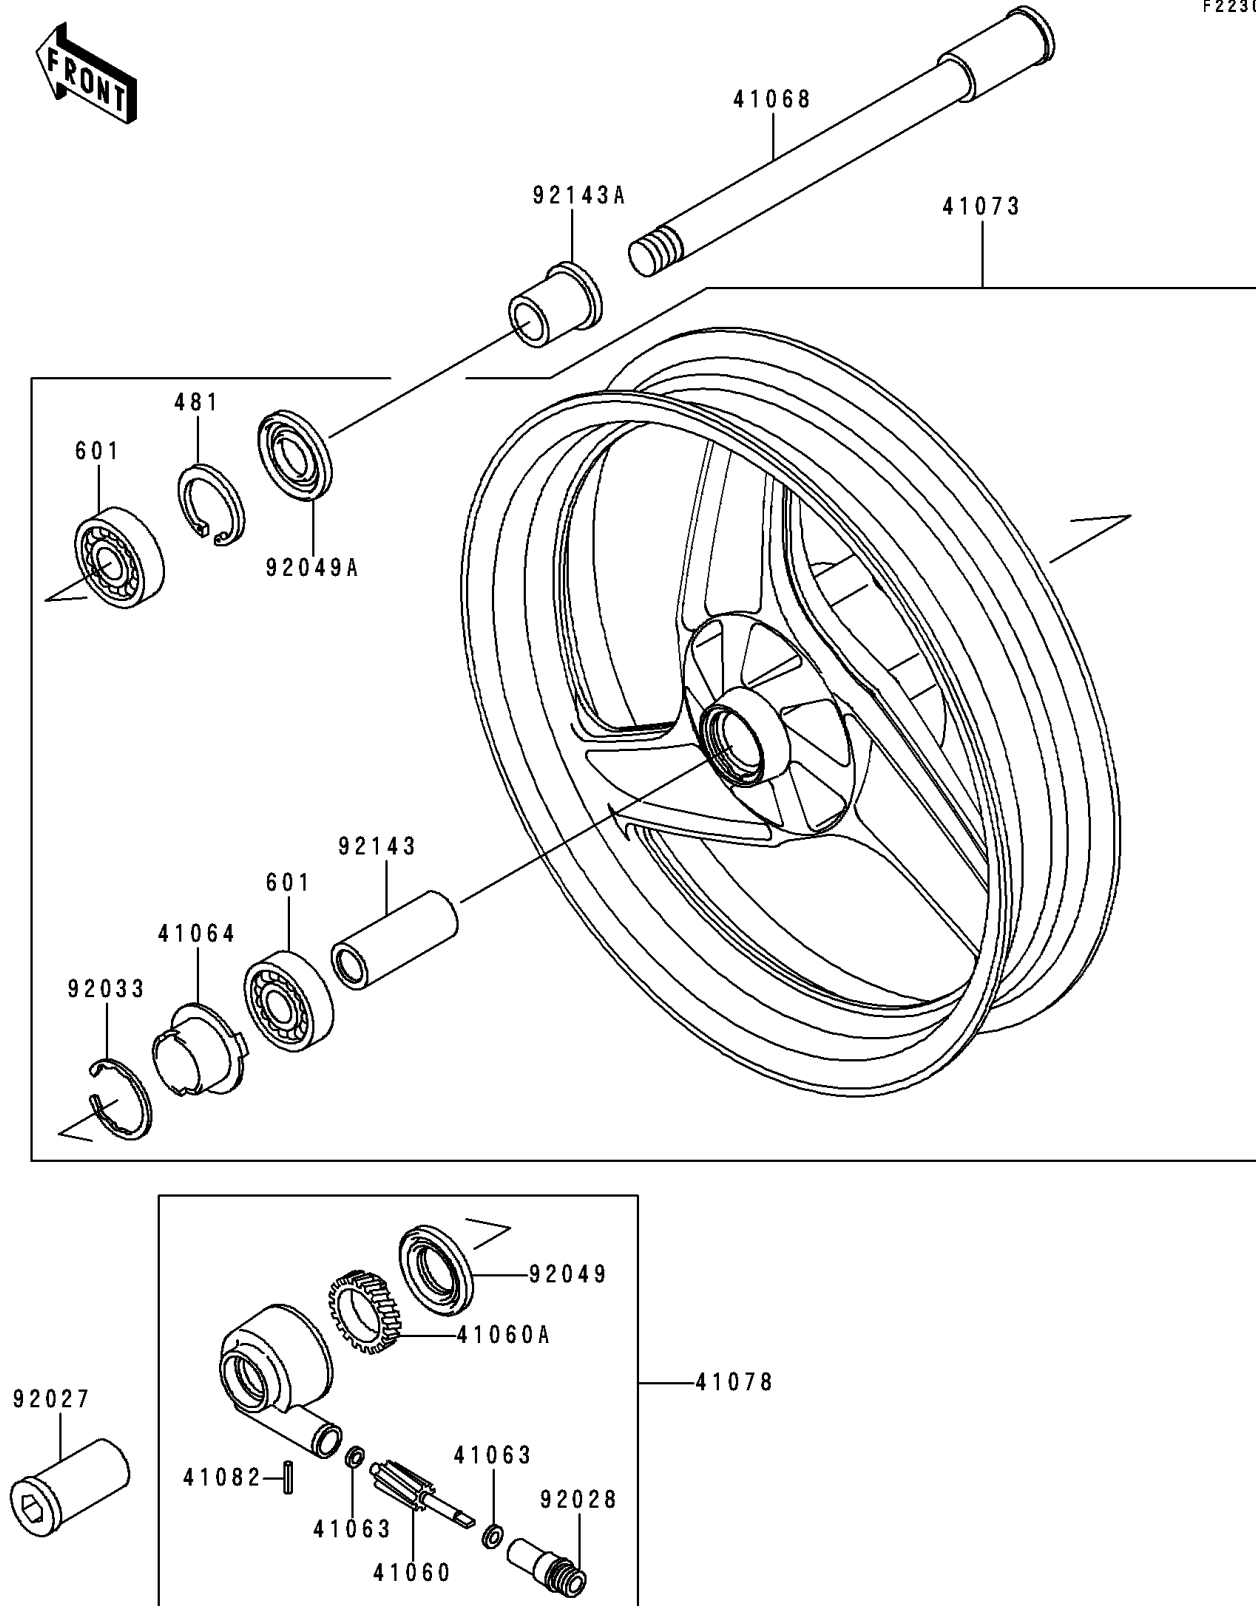

# 1997 Ninja® 500R PARTS DIAGRAM

Front Wheel

F2230

# 1997 Ninja® 500R PARTS LIST

## Front Wheel

ITEM NAME	PART NUMBER	QUANTITY
CIRCLIP-TYPE-C,35MM (Ref # 481)	481J3500	1
BEARING-BALL (Ref # 601)	601B6202UU	2
GEAR-METER SCREW,9T (Ref # 41060)	41060-1123	1
GEAR-METER SCREW,23T (Ref # 41060A)	41060-1124	1
WASHER,5.1X9X0.4 (Ref # 41063)	41063-001	2
RECEIVER-SPEEDOMETER (Ref # 41064)	41064-1006	1
AXLE,FR (Ref # 41068)	41068-1175	1
WHEEL-ASSY,FR,G.GRAY (Ref # 41073)	41073-1543-GE	1
CASE-ASSY-METER GEAR (Ref # 41078)	41078-1068	1
PIN,SPRING (Ref # 41082)	41082-001	1
COLLAR,FR AXLE,L=36.5 (Ref # 92027)	92027-1726	1
BUSHING,SPEEDOMETER (Ref # 92028)	92028-1066	1
RING-SNAP,42MM (Ref # 92033)	92033-1041	1
SEAL-OIL,BJN30427-C3 (Ref # 92049)	92049-1057	1
SEAL-OIL,MH20354.5 (Ref # 92049A)	92049-1176	1
COLLAR,15.1X20X70 (Ref # 92143)	92143-1185	1
COLLAR,FR AXLE,L=24 (Ref # 92143A)	92143-1187	1