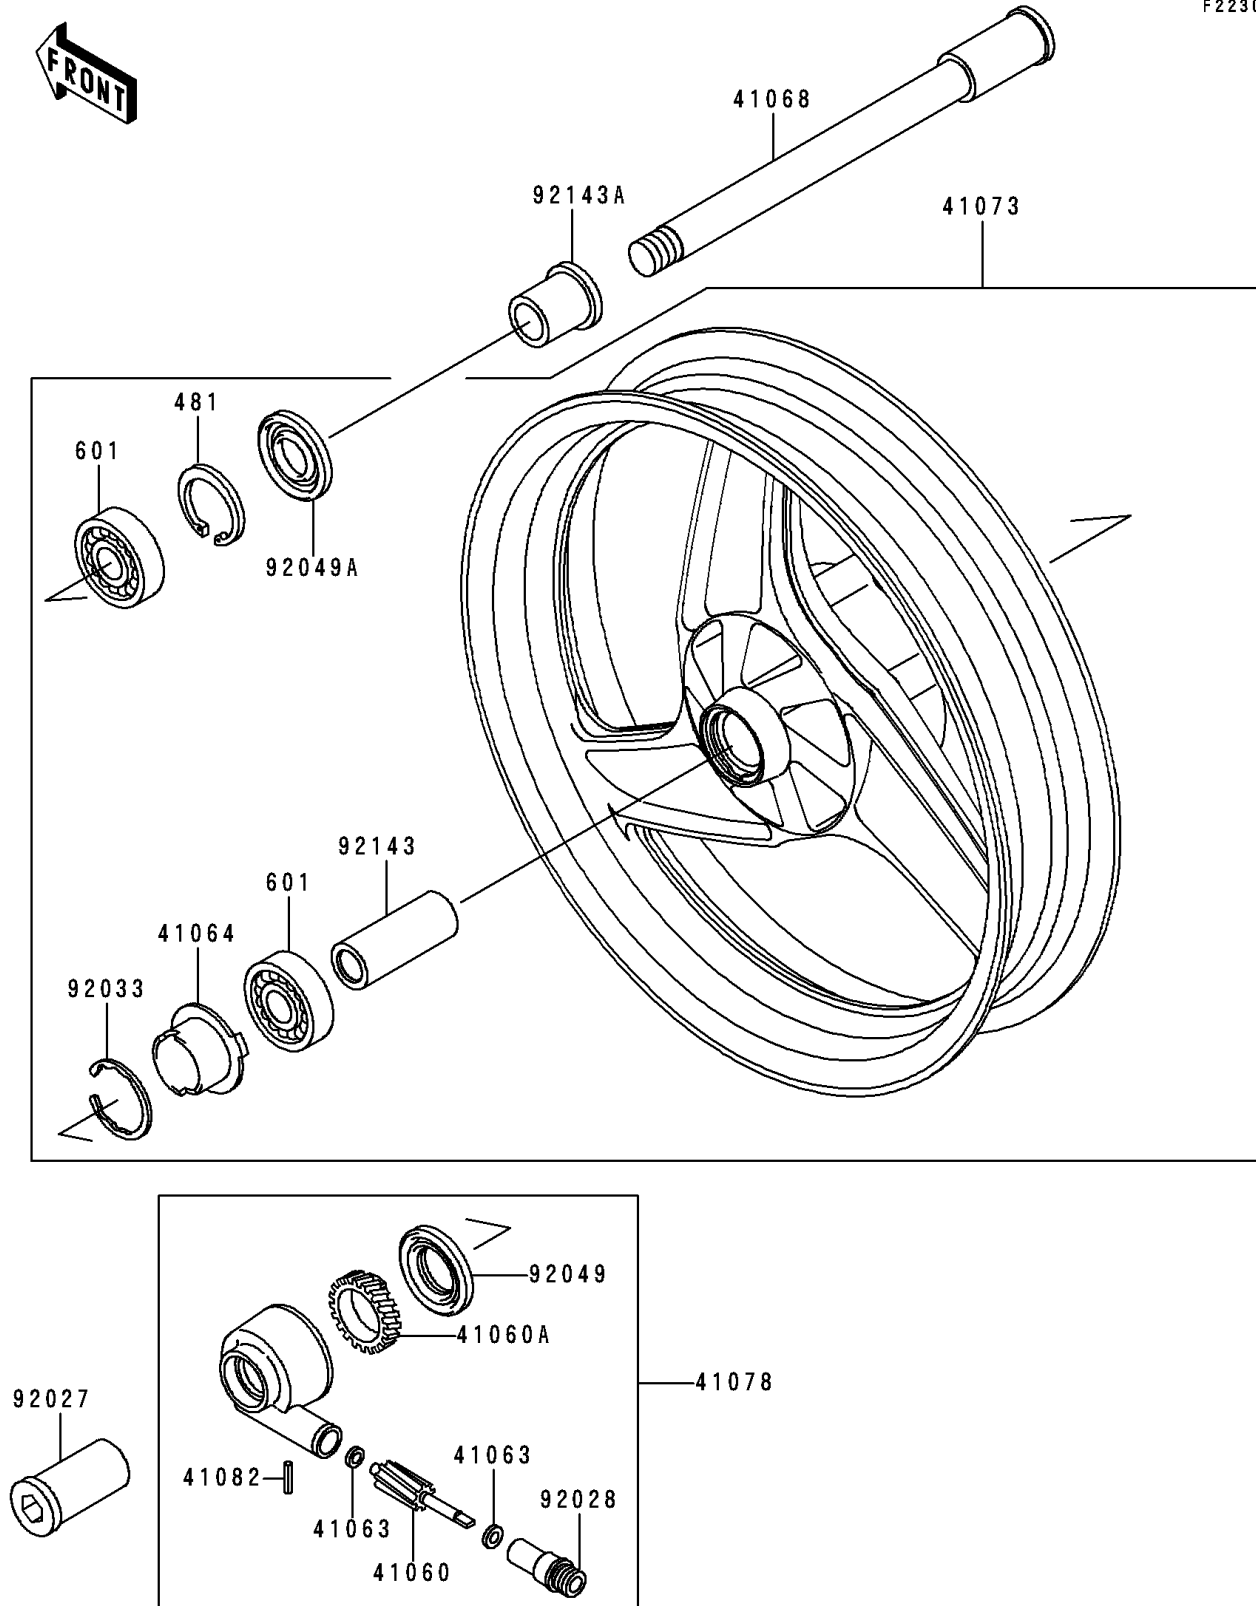

1995 Ninja® 500 PARTS DIAGRAM

Front Wheel

F2230

1995 Ninja® 500 PARTS LIST

Front Wheel

ITEM NAME	PART NUMBER	QUANTITY
CIRCLIP-TYPE-C,35MM (Ref # 481)	481J3500	1
BEARING-BALL (Ref # 601)	601B6202UU	2
GEAR-METER SCREW,9T (Ref # 41060)	41060-1123	1
GEAR-METER SCREW,23T (Ref # 41060A)	41060-1124	1
WASHER,5.1X9X0.4 (Ref # 41063)	41063-001	2
RECEIVER-SPEEDOMETER (Ref # 41064)	41064-1006	1
AXLE,FR (Ref # 41068)	41068-1175	1
WHEEL-ASSY,FR,G.GRAY (Ref # 41073)	41073-1543-GE	1
CASE-ASSY-METER GEAR (Ref # 41078)	41078-1068	1
PIN,SPRING (Ref # 41082)	41082-001	1
COLLAR,FR AXLE,L=36.5 (Ref # 92027)	92027-1726	1
BUSHING,SPEEDOMETER (Ref # 92028)	92028-1066	1
RING-SNAP,42MM (Ref # 92033)	92033-1041	1
SEAL-OIL,BJN30427-C3 (Ref # 92049)	92049-1057	1
SEAL-OIL,MH20354.5 (Ref # 92049A)	92049-1176	1
COLLAR,15.1X20X70 (Ref # 92143)	92143-1185	1
COLLAR,FR AXLE,L=24 (Ref # 92143A)	92143-1187	1