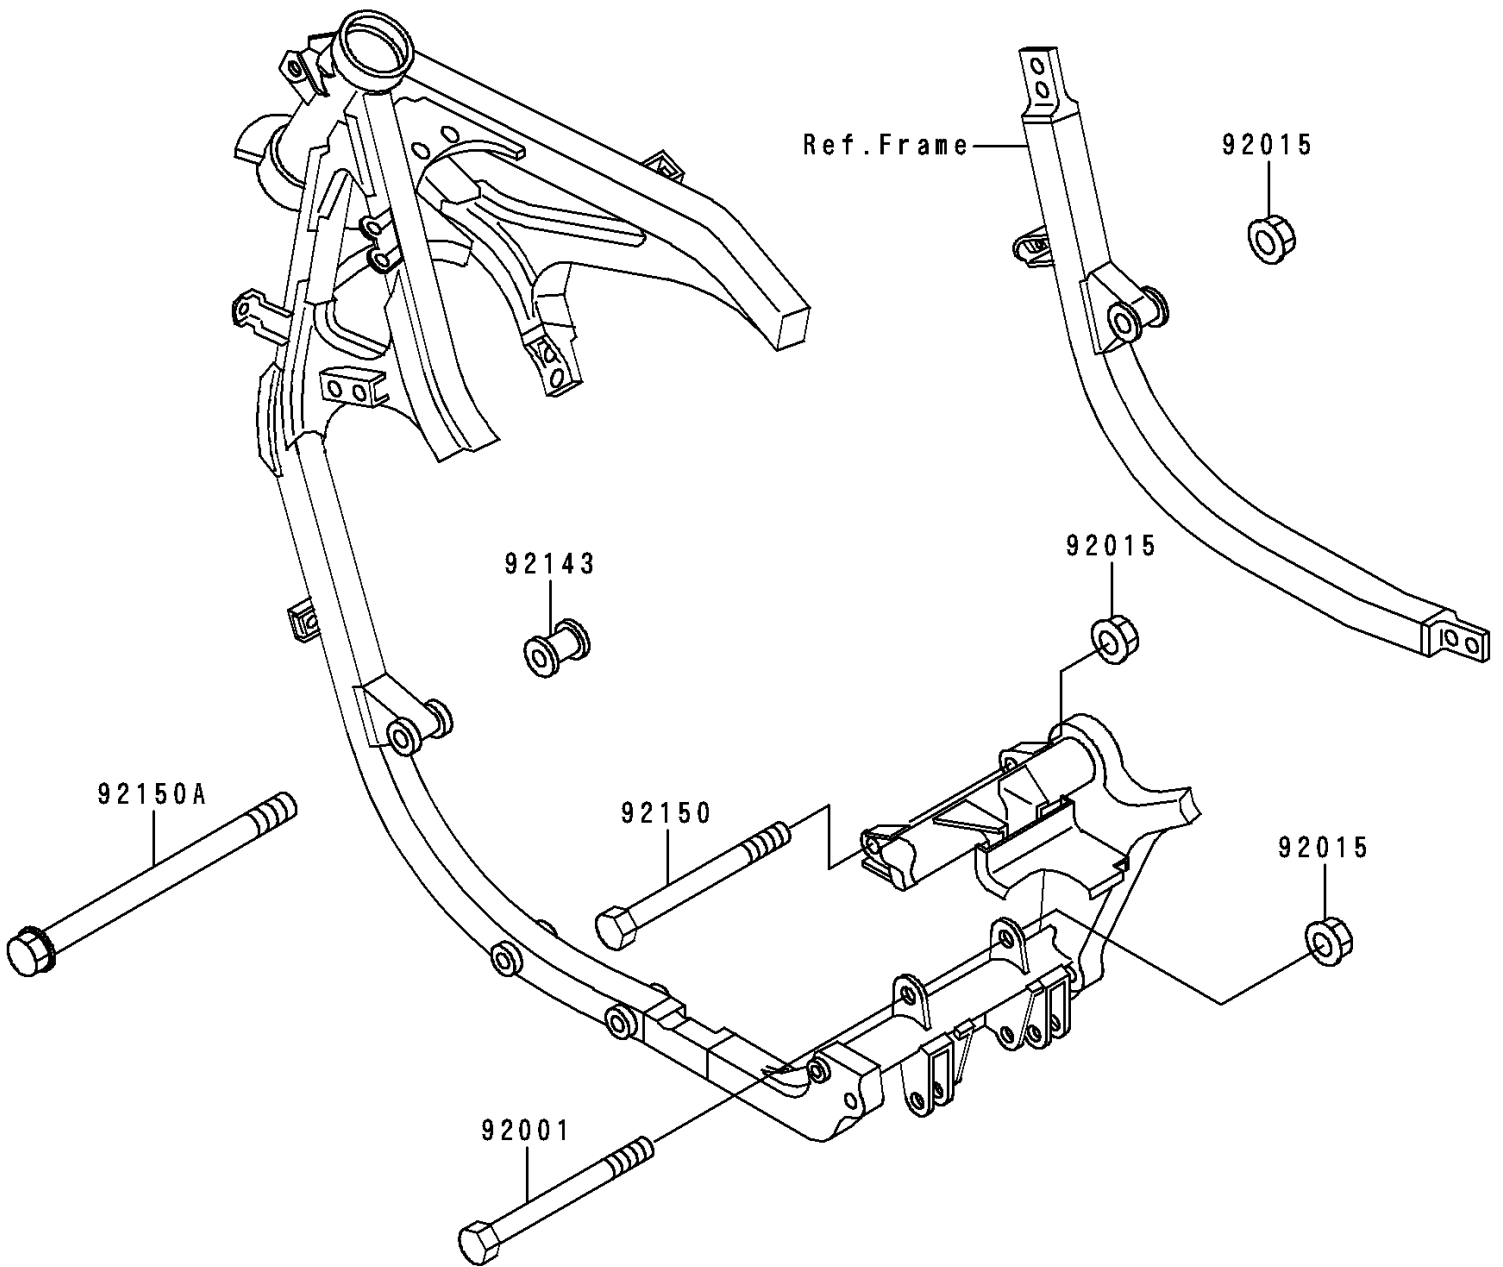

1997 Ninja® 500R PARTS DIAGRAM

Frame Fittings

F 2131

1997 Ninja® 500R PARTS LIST

Frame Fittings

ITEM NAME	PART NUMBER	QUANTITY
BOLT,10X179 (Ref # 92001)	92001-1541	1
NUT,FLANGED,10MM (Ref # 92015)	92015-1180	3
COLLAR,L=34 (Ref # 92143)	92143-1276	1
BOLT,10X165 (Ref # 92150)	92150-1222	1
BOLT,FLANGED,10X295 (Ref # 92150A)	92150-1223	1