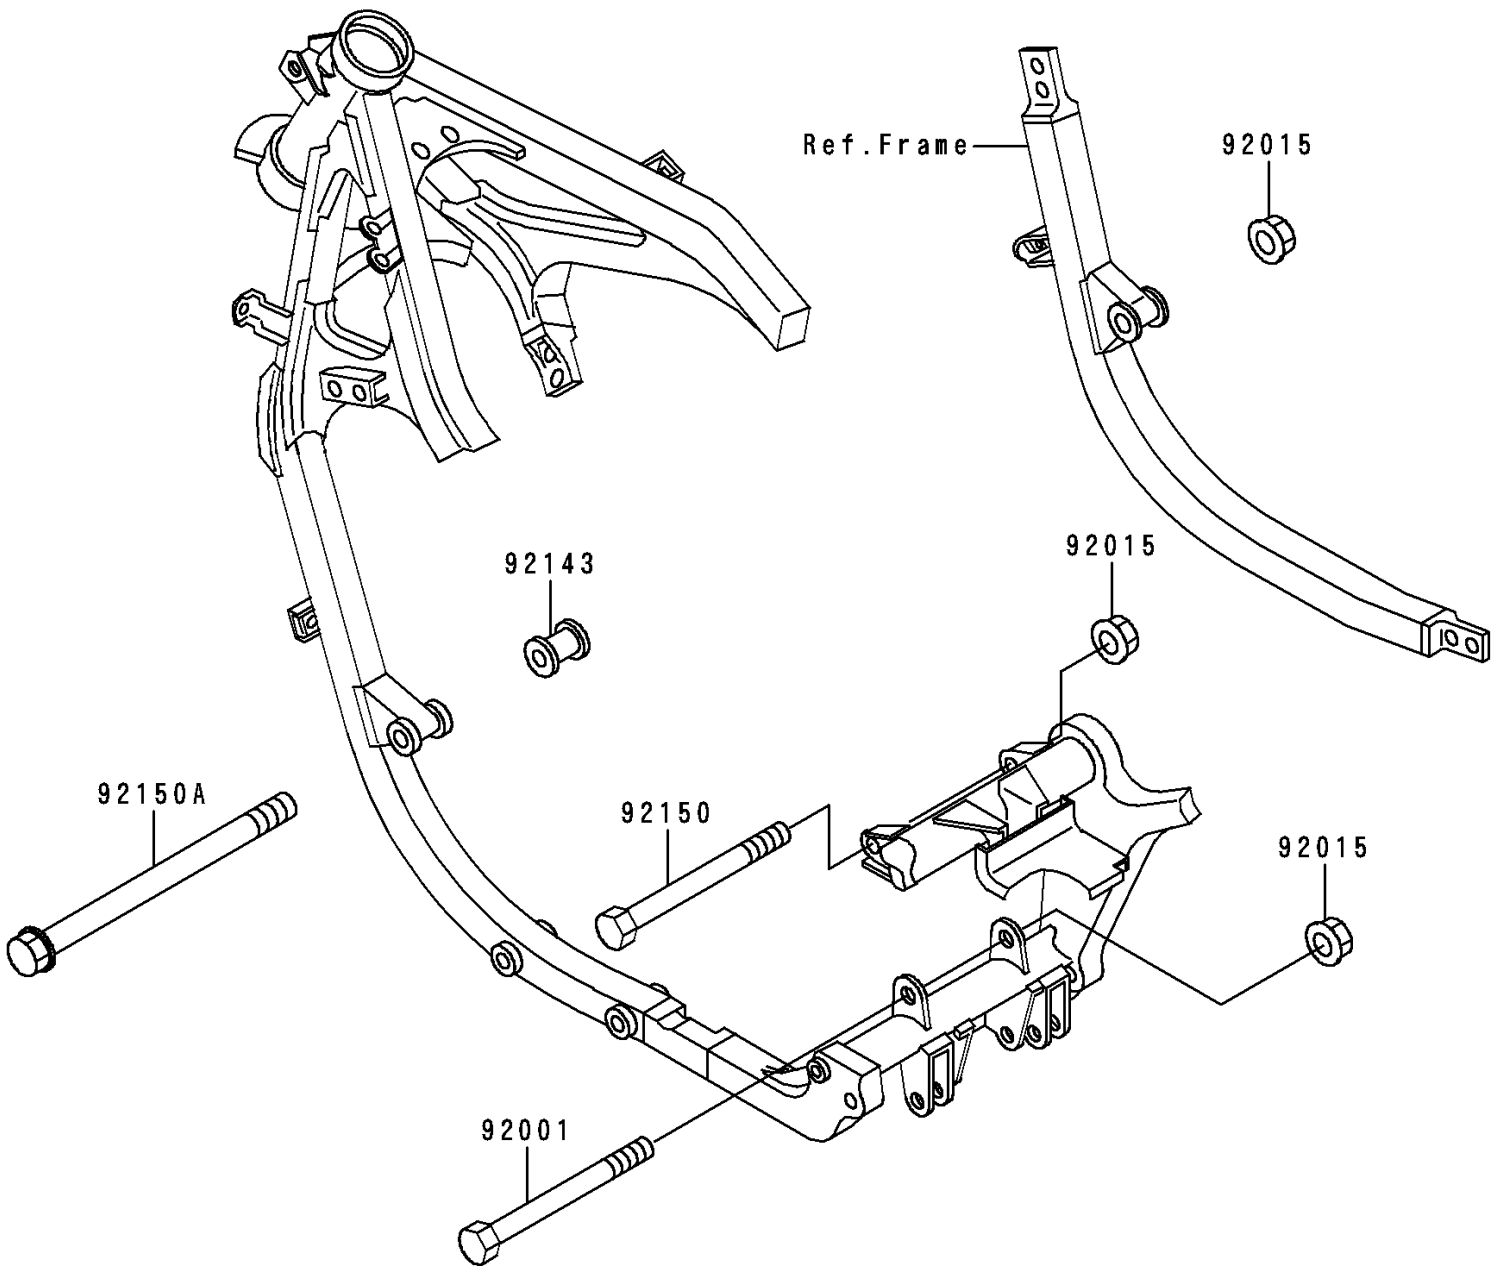

1995 Ninja® 500 PARTS DIAGRAM

Frame Fittings

F 2131

1995 Ninja® 500 PARTS LIST

Frame Fittings

ITEM NAME	PART NUMBER	QUANTITY
BOLT,10X179 (Ref # 92001)	92001-1541	1
NUT,FLANGED,10MM (Ref # 92015)	92015-1180	3
COLLAR,L=34 (Ref # 92143)	92143-1276	1
BOLT,10X165 (Ref # 92150)	92150-1222	1
BOLT,FLANGED,10X295 (Ref # 92150A)	92150-1223	1