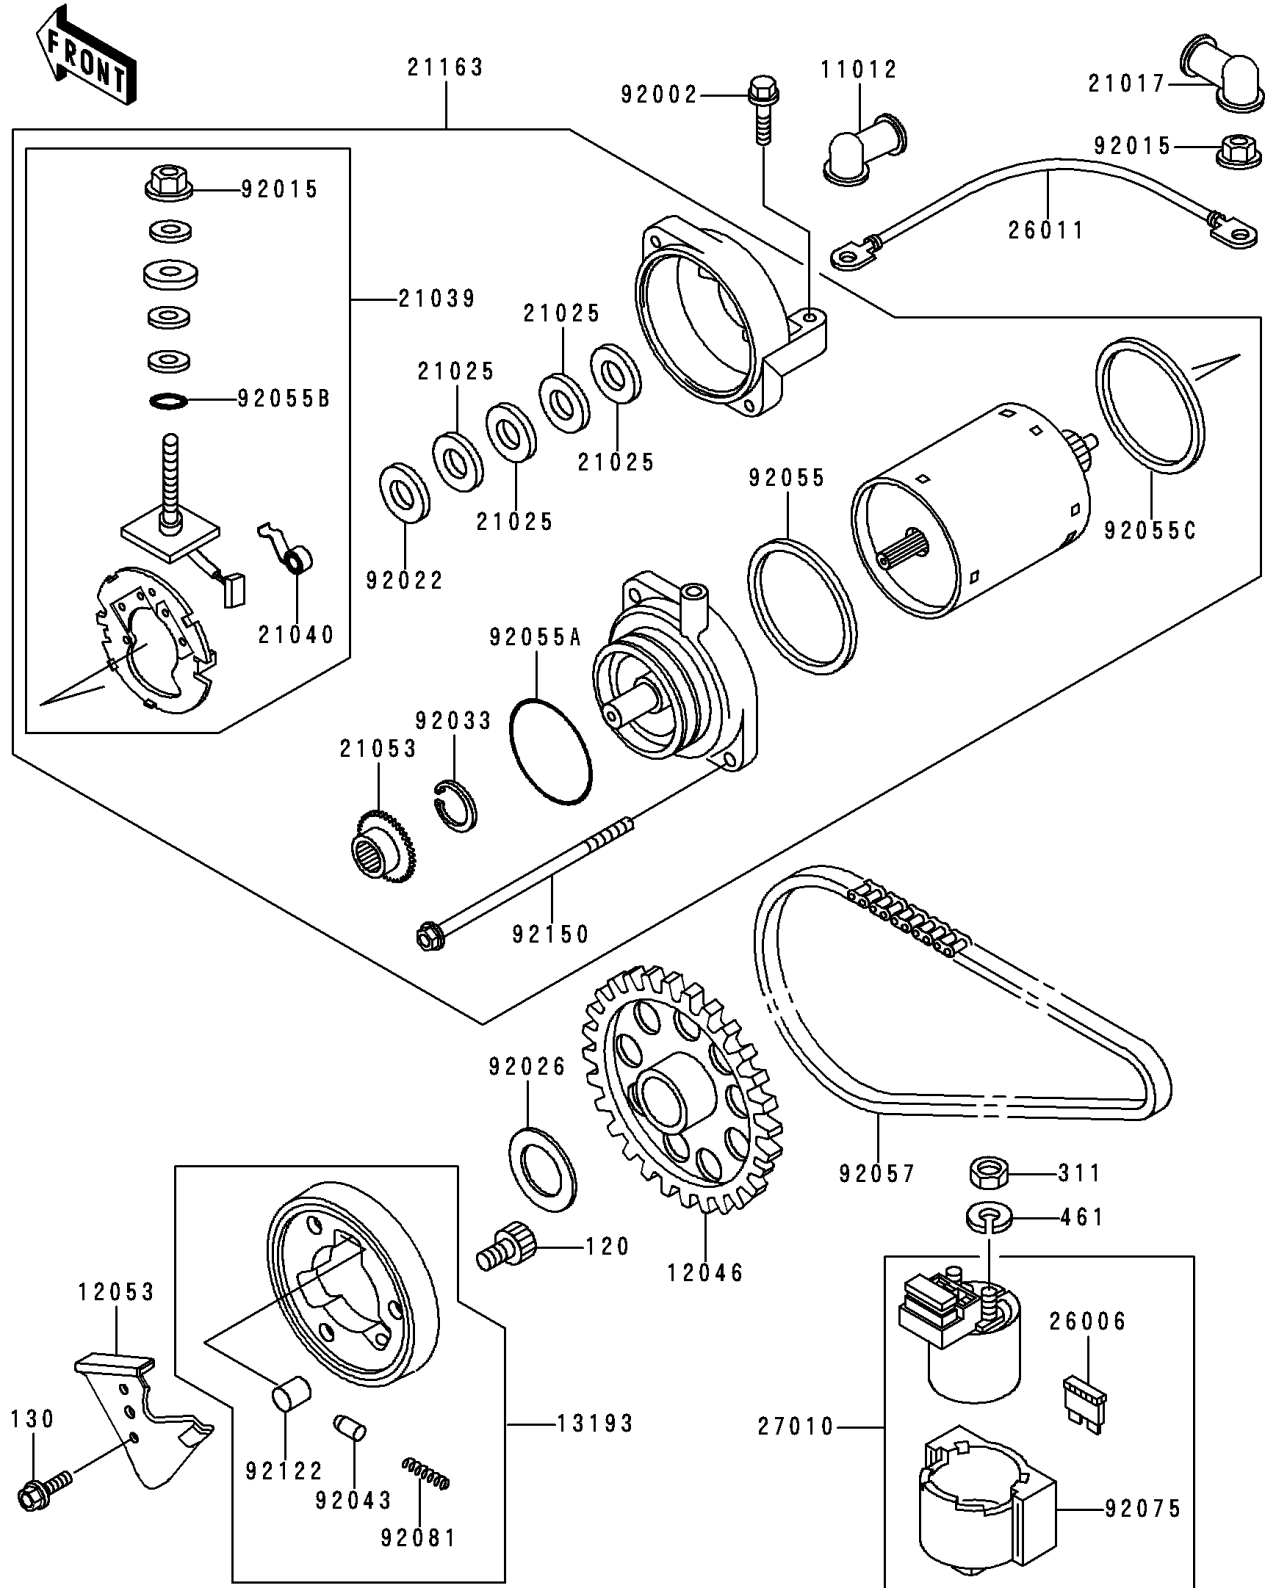

1997 Ninja® 500R PARTS DIAGRAM

Starter Motor

E1840

1997 Ninja® 500R PARTS LIST

Starter Motor

ITEM NAME	PART NUMBER	QUANTITY
BOLT-SOCKET (Ref # 120)	120P0816	3
BOLT-FLANGED,6X20 (Ref # 130)	130G0620	2
NUT-HEX,6MM (Ref # 311)	311B0600	2
WASHER-SPRING,6MM (Ref # 461)	461F0600	2
CAP,TERMINAL (Ref # 11012)	11012-1354	1
SPROCKET,ONEWAY CLUTCH,46T (Ref # 12046)	12046-1072	1
GUIDE-CHAIN (Ref # 12053)	12053-1214	1
CLUTCH-ASSY-ONEWAY (Ref # 13193)	13193-1060	1
GROMMET,STARTER TERMINAL (Ref # 21017)	21017-017	1
WASHER,9.1X18X0.2 (Ref # 21025)	21025-011	4
BRUSH,CARBON (Ref # 21039)	21039-1062	1
SPRING-BRUSH (Ref # 21040)	21040-1057	2
SPROCKET-ASSY (Ref # 21053)	21053-1057	1
STARTER-ELECTRIC (Ref # 21163)	21163-1163	1
FUSE,30A-G (Ref # 26006)	26006-1006	1
WIRE-LEAD,STARTER MOTOR (Ref # 26011)	26011-1650	1
SWITCH,MAGNETIC (Ref # 27010)	27010-1213	1
BOLT,6X25 (Ref # 92002)	92002-1086	2
NUT,STARTER MOTOR (Ref # 92015)	92015-1476	2
WASHER,9.1X18X0.8 (Ref # 92022)	92022-1132	1
SPACER,25.2X40X1.0 (Ref # 92026)	92026-1285	1
RING-SNAP,17MM (Ref # 92033)	92033-034	1
PIN (Ref # 92043)	92043-087	3
RING-O,64MM (Ref # 92055)	92055-1086	1
RING-O,42.8MM (Ref # 92055A)	92055-1313	1
RING-O,4.5X2.0 (Ref # 92055B)	92055-1370	1
RING-O,STARTER MOTOR (Ref # 92055C)	92055-1381	1
CHAIN,STARTER,BF05MX64L (Ref # 92057)	92057-1197	1
DAMPER,MAGNETIC SWITCH (Ref # 92075)	92075-1863	1

1997 Ninja® 500R PARTS LIST

Starter Motor

ITEM NAME	PART NUMBER	QUANTITY
SPRING (Ref # 92081)	92081-110	3
ROLLER,15X13 (Ref # 92122)	92122-004	3
BOLT,STARTER MOTOR (Ref # 92150)	92150-1138	2