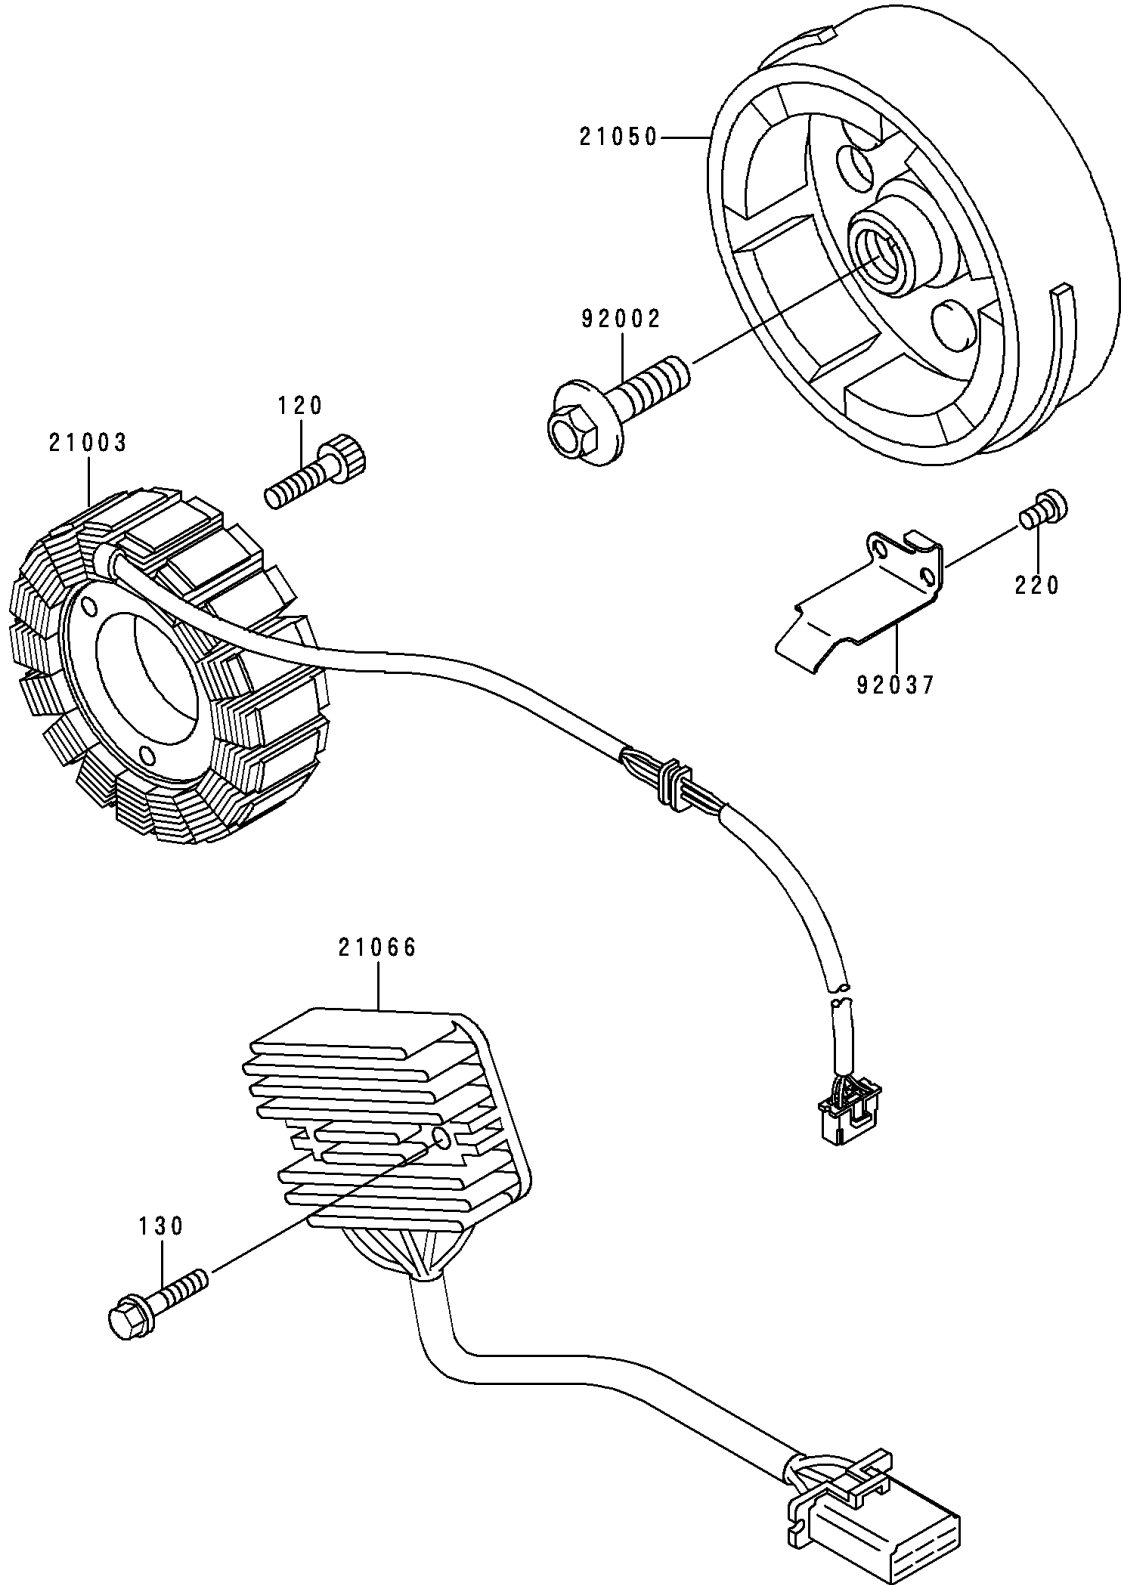

# 1995 Ninja® 500 PARTS DIAGRAM

Generator

E1810

# 1995 Ninja® 500 PARTS LIST

## Generator

ITEM NAME	PART NUMBER	QUANTITY
BOLT-SOCKET,6X25 (Ref # 120)	120P0625	3
BOLT-FLANGED,6X25 (Ref # 130)	130B0625	2
SCREW-PAN-CROS (Ref # 220)	220B0510	2
STATOR (Ref # 21003)	21003-1123	1
FLYWHEEL (Ref # 21050)	21050-1162	1
REGULATOR-VOLTAGE (Ref # 21066)	21066-1030	1
BOLT,FLANGED,10X36 (Ref # 92002)	92002-1457	1
CLAMP,GENERATOR LEAD (Ref # 92037)	92037-1630	1