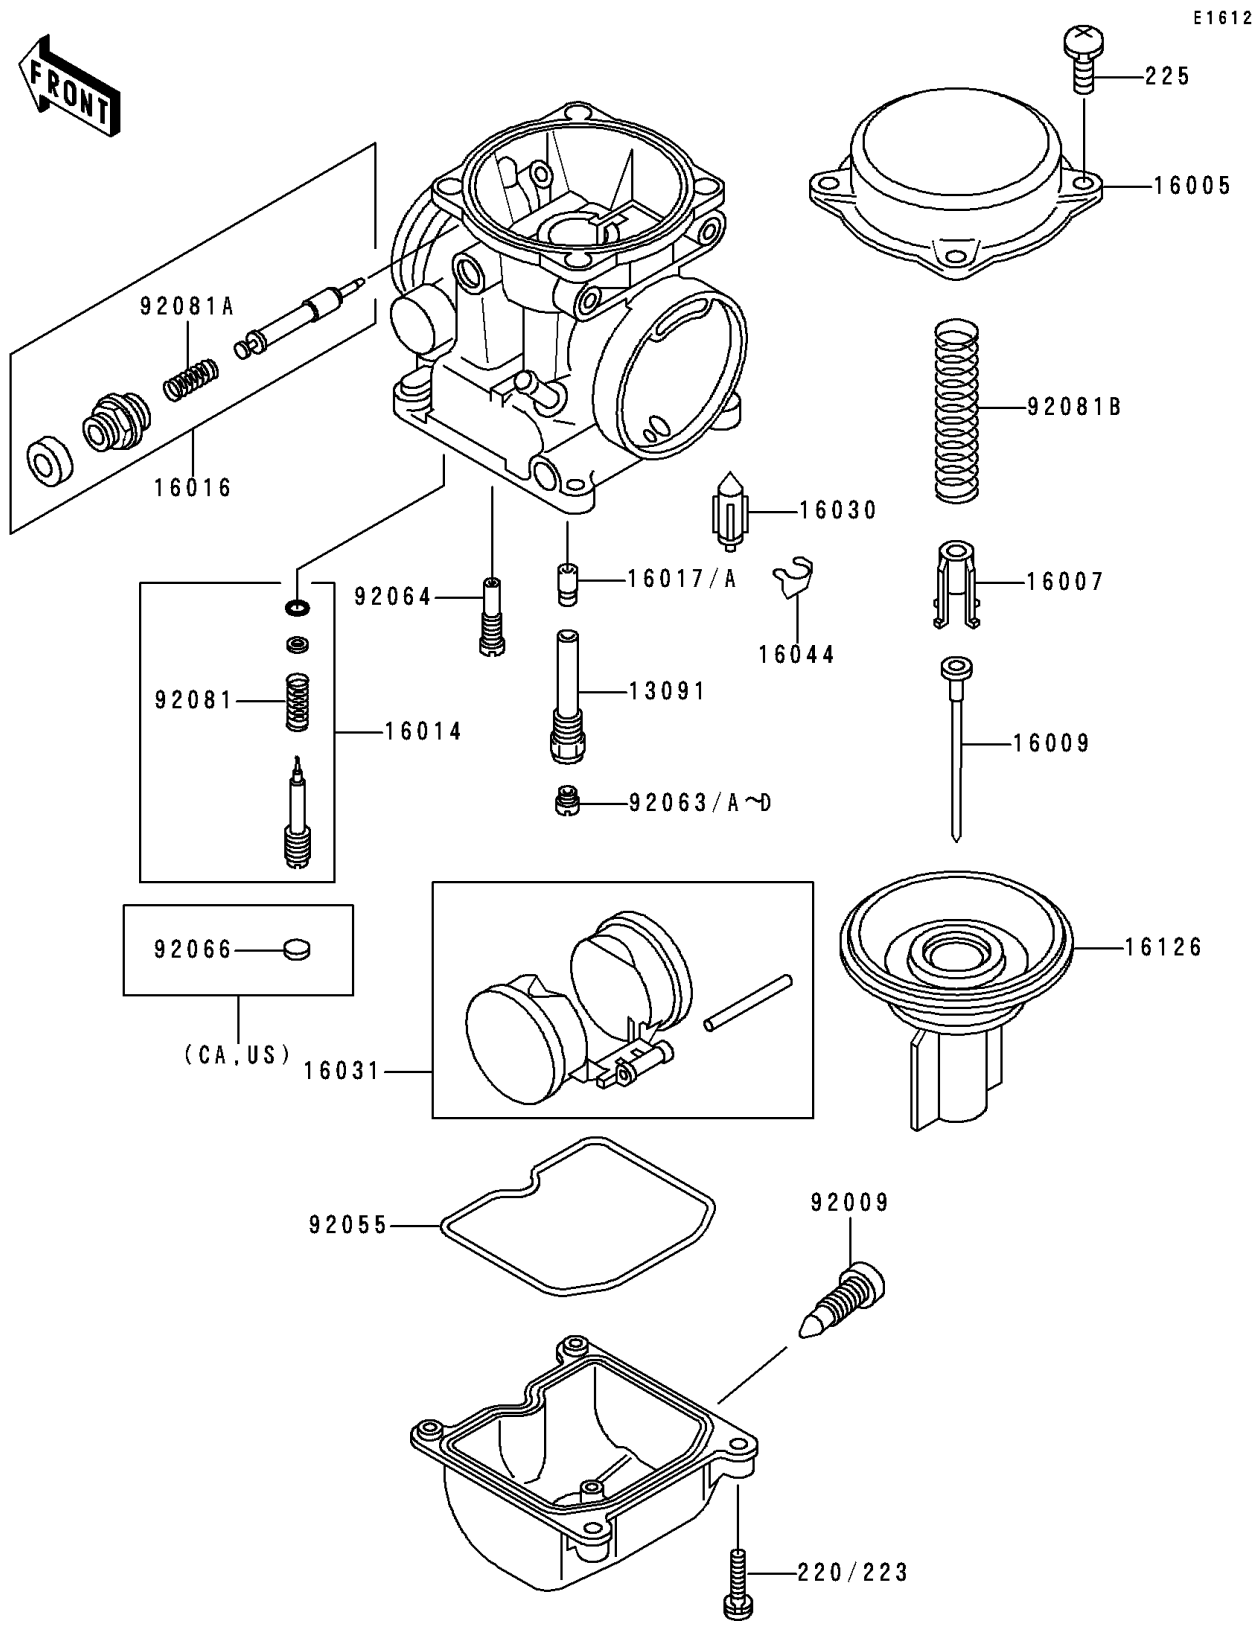

1997 Ninja® 500R PARTS DIAGRAM

Carburetor Parts

1997 Ninja® 500R PARTS LIST

Carburetor Parts

ITEM NAME	PART NUMBER	QUANTITY
SCREW-PAN-WS-CROS (Ref # 223)	223C0416	8
SCREW-PAN-WSP-CROS (Ref # 225)	225C0418	7
HOLDER,NEEDLE JET (Ref # 13091)	13091-1406	2
TOP-CHAMBER,MIXING,27/60 (Ref # 16005)	16005-1057	2
SEAT-SPRING,VALVE (Ref # 16007)	16007-1117	2
NEEDLE-JET,N36N (Ref # 16009)	16009-1342	2
SCREW-PILOT AIR (Ref # 16014)	16014-1081	2
PLUNGER,STARTER (Ref # 16016)	16016-1090	2
JET-NEEDLE (Ref # 16017)	16017-1059	2
VALVE-FLOAT (Ref # 16030)	16030-1007	2
FLOAT (Ref # 16031)	16031-1077	2
CLAMP,FLOAT VALVE (Ref # 16044)	16044-007	2
VALVE,VACUUM,60PS (Ref # 16126)	16126-1173	2
SCREW,DRAIN,M6X0.75 (Ref # 92009)	92009-1551	2
RING-O,FLOAT CHAMBER (Ref # 92055)	92055-1222	2
JET-MAIN,#135 (Ref # 92063)	92063-1014	2
JET-MAIN,#125 (Ref # 92063A)	92063-1069	2
JET-MAIN,#128 (Ref # 92063B)	92063-1074	2
JET-MAIN,#130 (Ref # 92063C)	92063-1075	2
JET-MAIN,#132 (Ref # 92063D)	92063-1076	2
JET-PILOT,#35 (Ref # 92064)	92064-1101	2
PLUG,PILOT AIR SCREW,6.9X2 (Ref # 92066)	92066-1051	2
SPRING,PILOT ADJUST SCREW (Ref # 92081)	92081-1002	2
SPRING,STARTER PLUNGER (Ref # 92081A)	92081-1761	2
SPRING,VACUUM VALVE (Ref # 92081B)	92081-1874	2