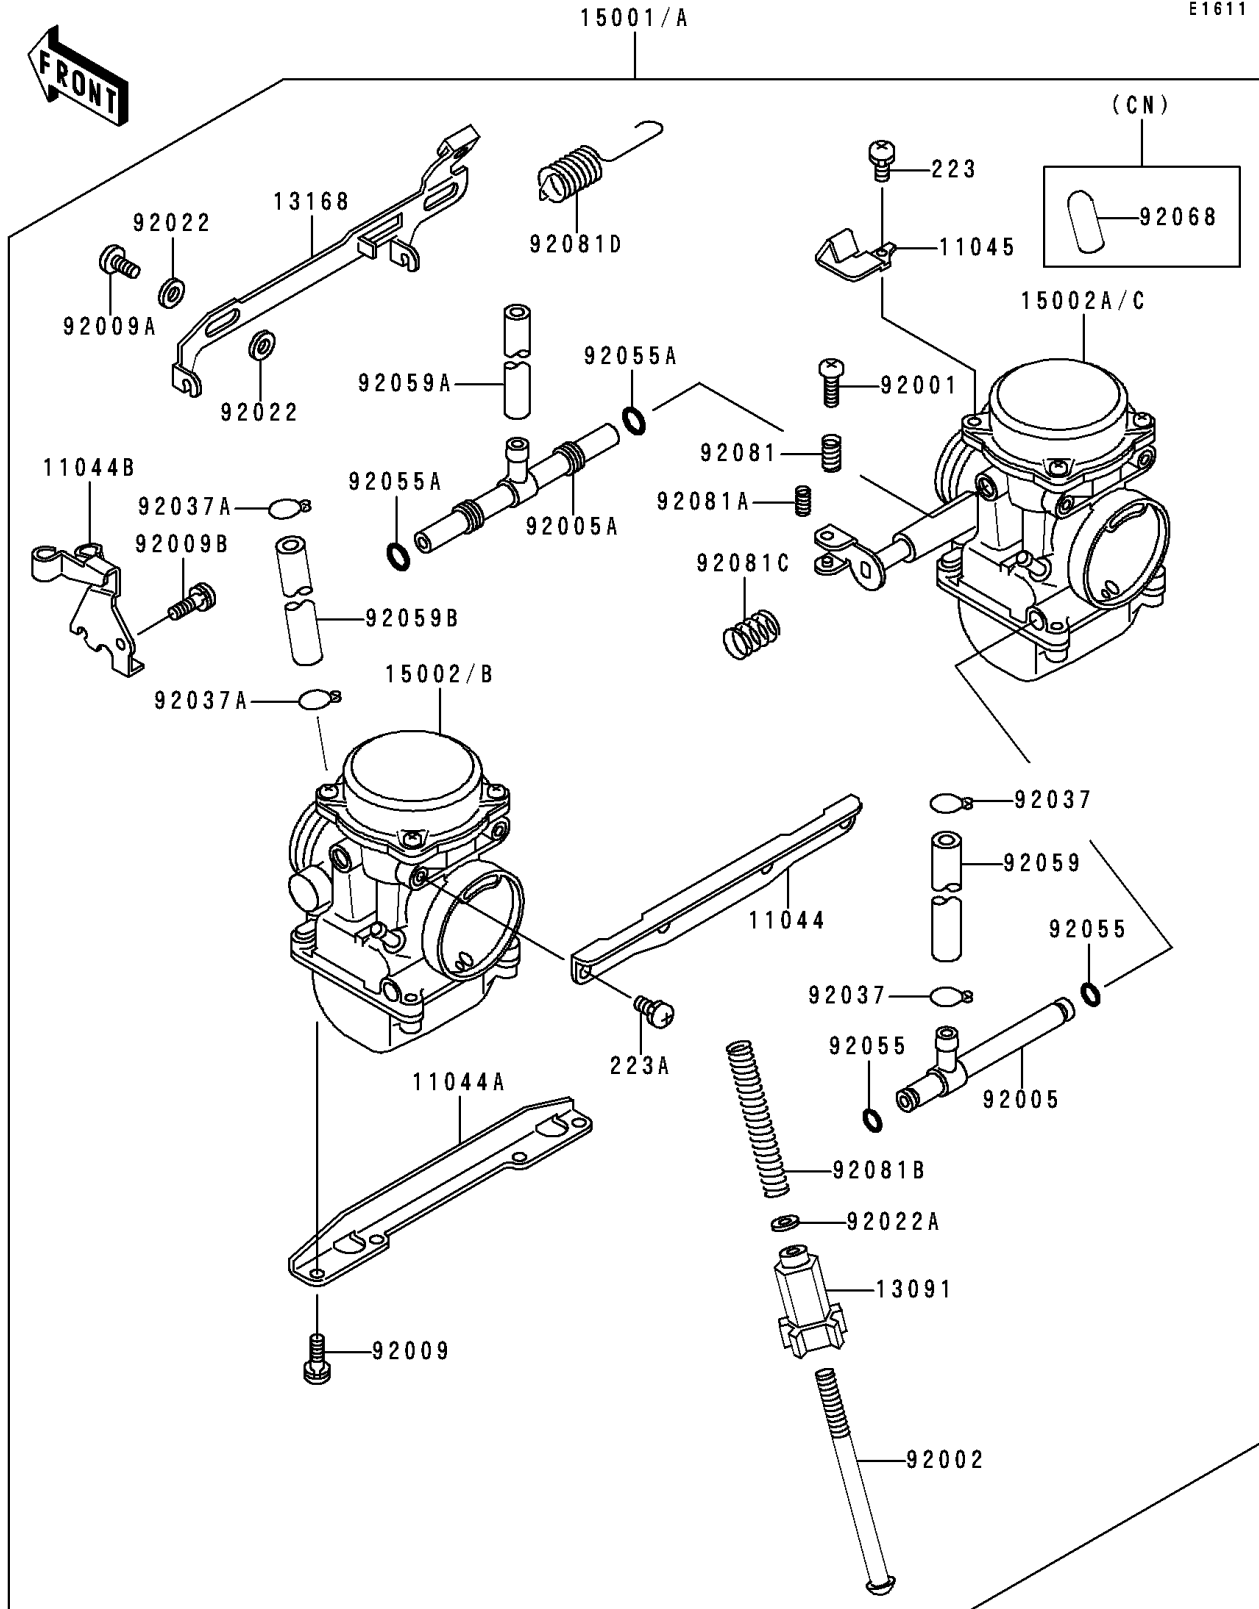

1995 Ninja® 500 PARTS DIAGRAM

Carburetor

E1611

1995 Ninja® 500 PARTS LIST

Carburetor

ITEM NAME	PART NUMBER	QUANTITY
BRACKET,CARBURETOR STAY,UPP (Ref # 11044)	11044-1313	1
BRACKET,CARBURETOR STAY,6MM (Ref # 11044A)	11044-1314	1
BRACKET,THROTTLE CABLE (Ref # 11044B)	11044-1546	1
BRACKET,STARTER LEVER (Ref # 11045)	11045-1824	1
HOLDER,THROTTLE STOP SCREW (Ref # 13091)	13091-1382	1
LEVER (Ref # 13168)	13168-1360	1
BOLT,THROTTLE ADJUST (Ref # 92001)	92001-1998	1
BOLT,THROTTLE STOP SCREW (Ref # 92002)	92002-1552	1
FITTING (Ref # 92005)	92005-1133	1
FITTING (Ref # 92005A)	92005-1134	1
SCREW,6X16 (Ref # 92009)	92009-1129	4
SCREW (Ref # 92009A)	92009-1262	2
SCREW,5X10 (Ref # 92009B)	92009-1365	1
WASHER,6.1X11X0.8,POLYACETAL (Ref # 92022)	92022-1199	4
WASHER,PLAIN,STOP SPRING (Ref # 92022A)	92022-1480	1
CLAMP,FUEL TUBE (Ref # 92037)	92037-1075	2
CLAMP,TUBE (Ref # 92037A)	92037-1477	2
RING-O (Ref # 92055)	92055-1004	2
RING-O,FUEL FITTING (Ref # 92055A)	92055-1223	2
TUBE,FUEL,7.3X12.5X220 (Ref # 92059)	92059-1236	1
TUBE,6.5X9.5X500 (Ref # 92059A)	92059-1465	1
TUBE,5X9X140 (Ref # 92059B)	92059-1634	1
SPRING,THROTTLE ADJUST UPP (Ref # 92081)	92081-1620	1
SPRING,THROTTLE ADJUST LWR (Ref # 92081A)	92081-1621	1
SPRING,THROTTLE STOP SCREW (Ref # 92081B)	92081-1875	1
SPRING (Ref # 92081C)	92081-1876	1
SPRING,STARTER LEVER (Ref # 92081D)	92081-1893	1
SCREW-PAN-WS-CROS (Ref # 223)	223C0420	1
SCREW-PAN-WS-CROS (Ref # 223A)	223C0510	4

1995 Ninja® 500 PARTS LIST

Carburetor

ITEM NAME	PART NUMBER	QUANTITY
CARBURETOR-ASSY (Ref # 15001)	15001-1334	1
CARBURETOR-ASSY (Ref # 15001A)	15001-1335	1
CARBURETOR,LH (Ref # 15002)	15002-1492	1
CARBURETOR,RH (Ref # 15002A)	15002-1493	1
CARBURETOR,LH (Ref # 15002B)	15002-1494	1
CARBURETOR,RH (Ref # 15002C)	15002-1495	1
PLUG,12X25 (Ref # 92068)	92068-006	1