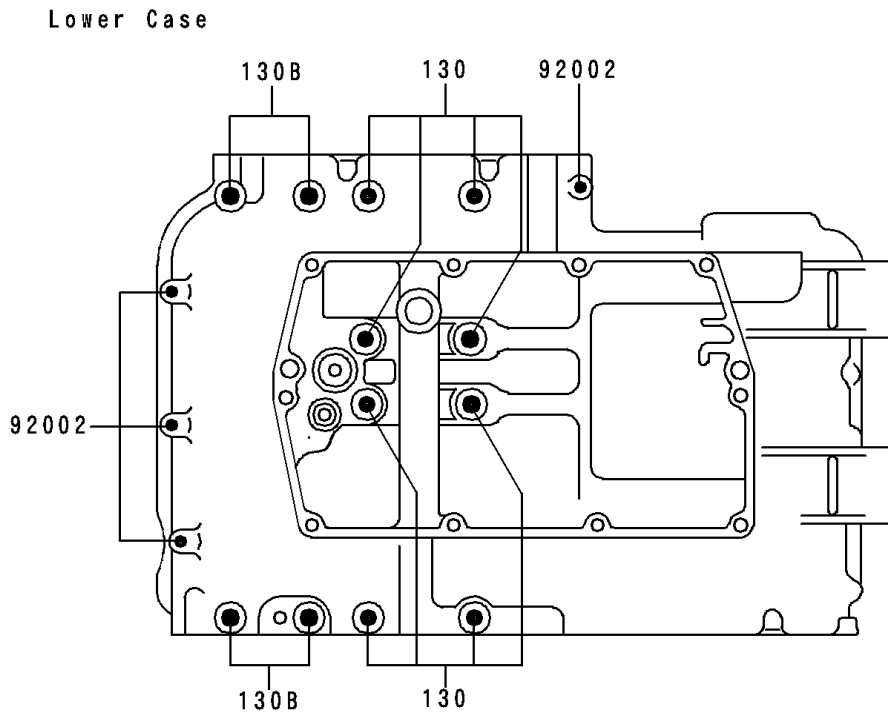

1995 Ninja® 500 PARTS DIAGRAM

Crankcase Bolt Pattern

E1412

1995 Ninja® 500 PARTS LIST

Crankcase Bolt Pattern

ITEM NAME	PART NUMBER	QUANTITY
BOLT-FLANGED (Ref # 130)	130Z08100	8
BOLT-FLANGED (Ref # 130A)	130Z0855	1
BOLT-FLANGED (Ref # 130B)	130Z0875	4
BOLT,6X40 (Ref # 92002)	92002-1566	5
BOLT,6X60 (Ref # 92002A)	92002-1567	3
BOLT,6X80 (Ref # 92002B)	92002-1568	4