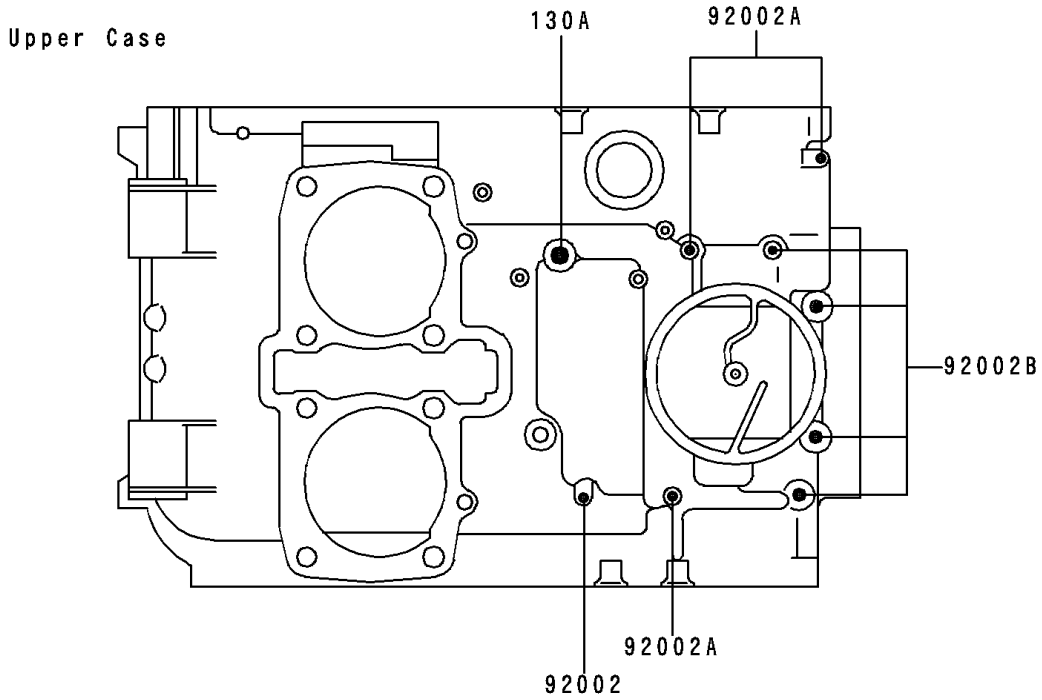

1995 Ninja® 500 PARTS DIAGRAM

Crankcase Bolt Pattern

E1412

1995 Ninja® 500 PARTS LIST

Crankcase Bolt Pattern

ITEM NAME	PART NUMBER	QUANTITY
BOLT-FLANGED (Ref # 130)	130Z08100	8
BOLT-FLANGED (Ref # 130A)	130Z0855	1
BOLT-FLANGED (Ref # 130B)	130Z0875	4
BOLT,6X40 (Ref # 92002)	92002-1566	5
BOLT,6X60 (Ref # 92002A)	92002-1567	3
BOLT,6X80 (Ref # 92002B)	92002-1568	4