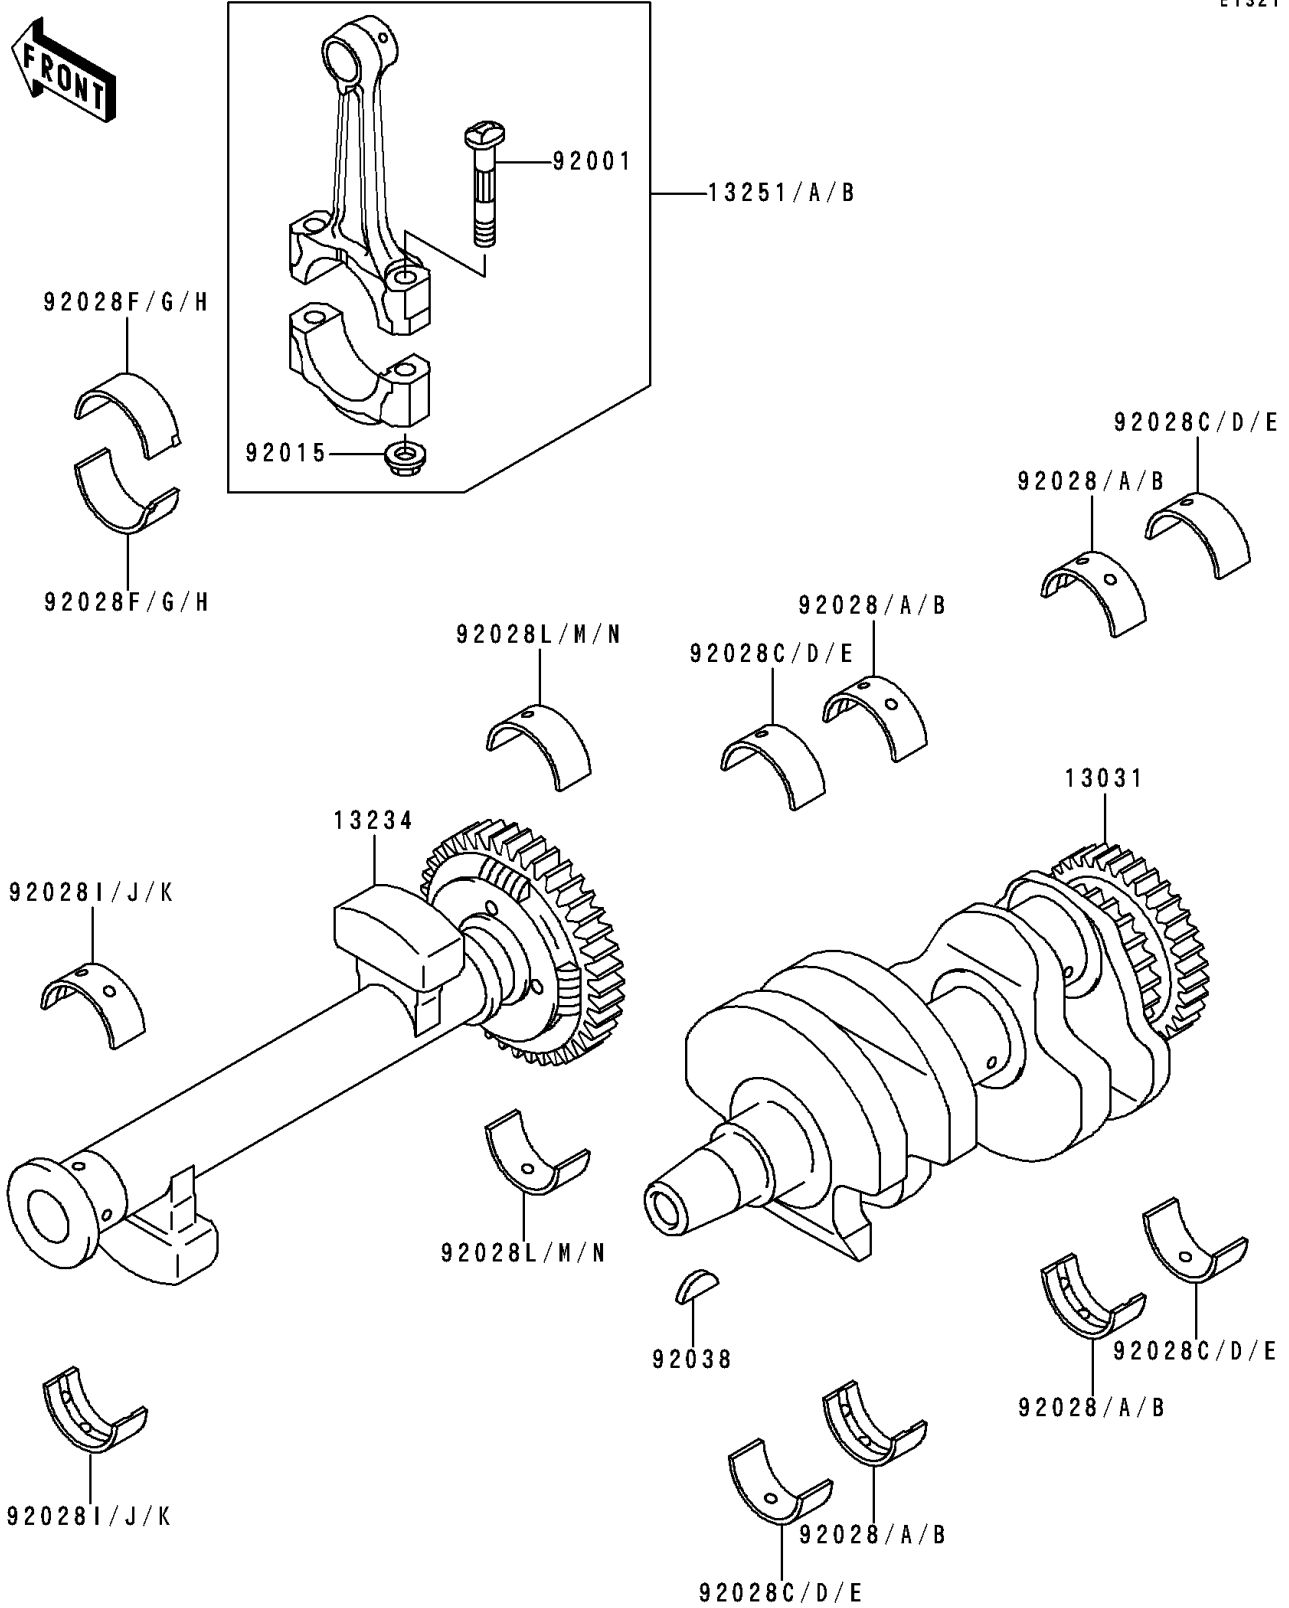

1997 Ninja® 500R PARTS DIAGRAM

Crankshaft

E1321

1997 Ninja® 500R PARTS LIST

Crankshaft

ITEM NAME	PART NUMBER	QUANTITY
CRANKSHAFT-COMP (Ref # 13031)	13031-1303	1
SHAFT-COMP,BALANCER (Ref # 13234)	13234-1071	1
ROD-ASSY-CONNECTING,H (Ref # 13251)	13251-1067-HH	2
ROD-ASSY-CONNECTING,I (Ref # 13251A)	13251-1067-II	2
ROD-ASSY-CONNECTING,J (Ref # 13251B)	13251-1067-JJ	2
BOLT,CONNECTING ROD,8MM (Ref # 92001)	92001-1887	4
NUT,FLANGED,8MM (Ref # 92015)	92015-1311	4
BUSHING,CRANKSHAFT,BLUE (Ref # 92028)	92028-1100	4
BUSHING,CRANKSHAFT,BLACK (Ref # 92028A)	92028-1101	AR
BUSHING,CRANKSHAFT,BROWN (Ref # 92028B)	92028-1102	AR
BUSHING,CRANKSHAFT,BLUE (Ref # 92028C)	92028-1272	4
BUSHING,CRANKSHAFT,BLACK (Ref # 92028D)	92028-1273	AR
BUSHING,CRANKSHAFT,BROWN (Ref # 92028E)	92028-1274	AR
BUSHING,CONNECTING ROD,BLUE (Ref # 92028F)	92028-1348	4
BUSHING,CONNECTING ROD,BLACK (Ref # 92028G)	92028-1349	AR
BUSHING,CONNECTING ROD,BROWN (Ref # 92028H)	92028-1350	AR
BUSHING,BALANCER,LH,BLUE (Ref # 92028I)	92028-1495	2
BUSHING,BALANCER,LH,BLACK (Ref # 92028J)	92028-1496	AR
BUSHING,BALANCER,LH,BROWN (Ref # 92028K)	92028-1497	AR
BUSHING,BALANCER,RH,BLUE (Ref # 92028L)	92028-1690	2
BUSHING,BALANCER,RH,BLACK (Ref # 92028M)	92028-1691	AR
BUSHING,BALANCER,RH,BROWN (Ref # 92028N)	92028-1692	AR
KEY,WOODRUFF (Ref # 92038)	92038-001	1