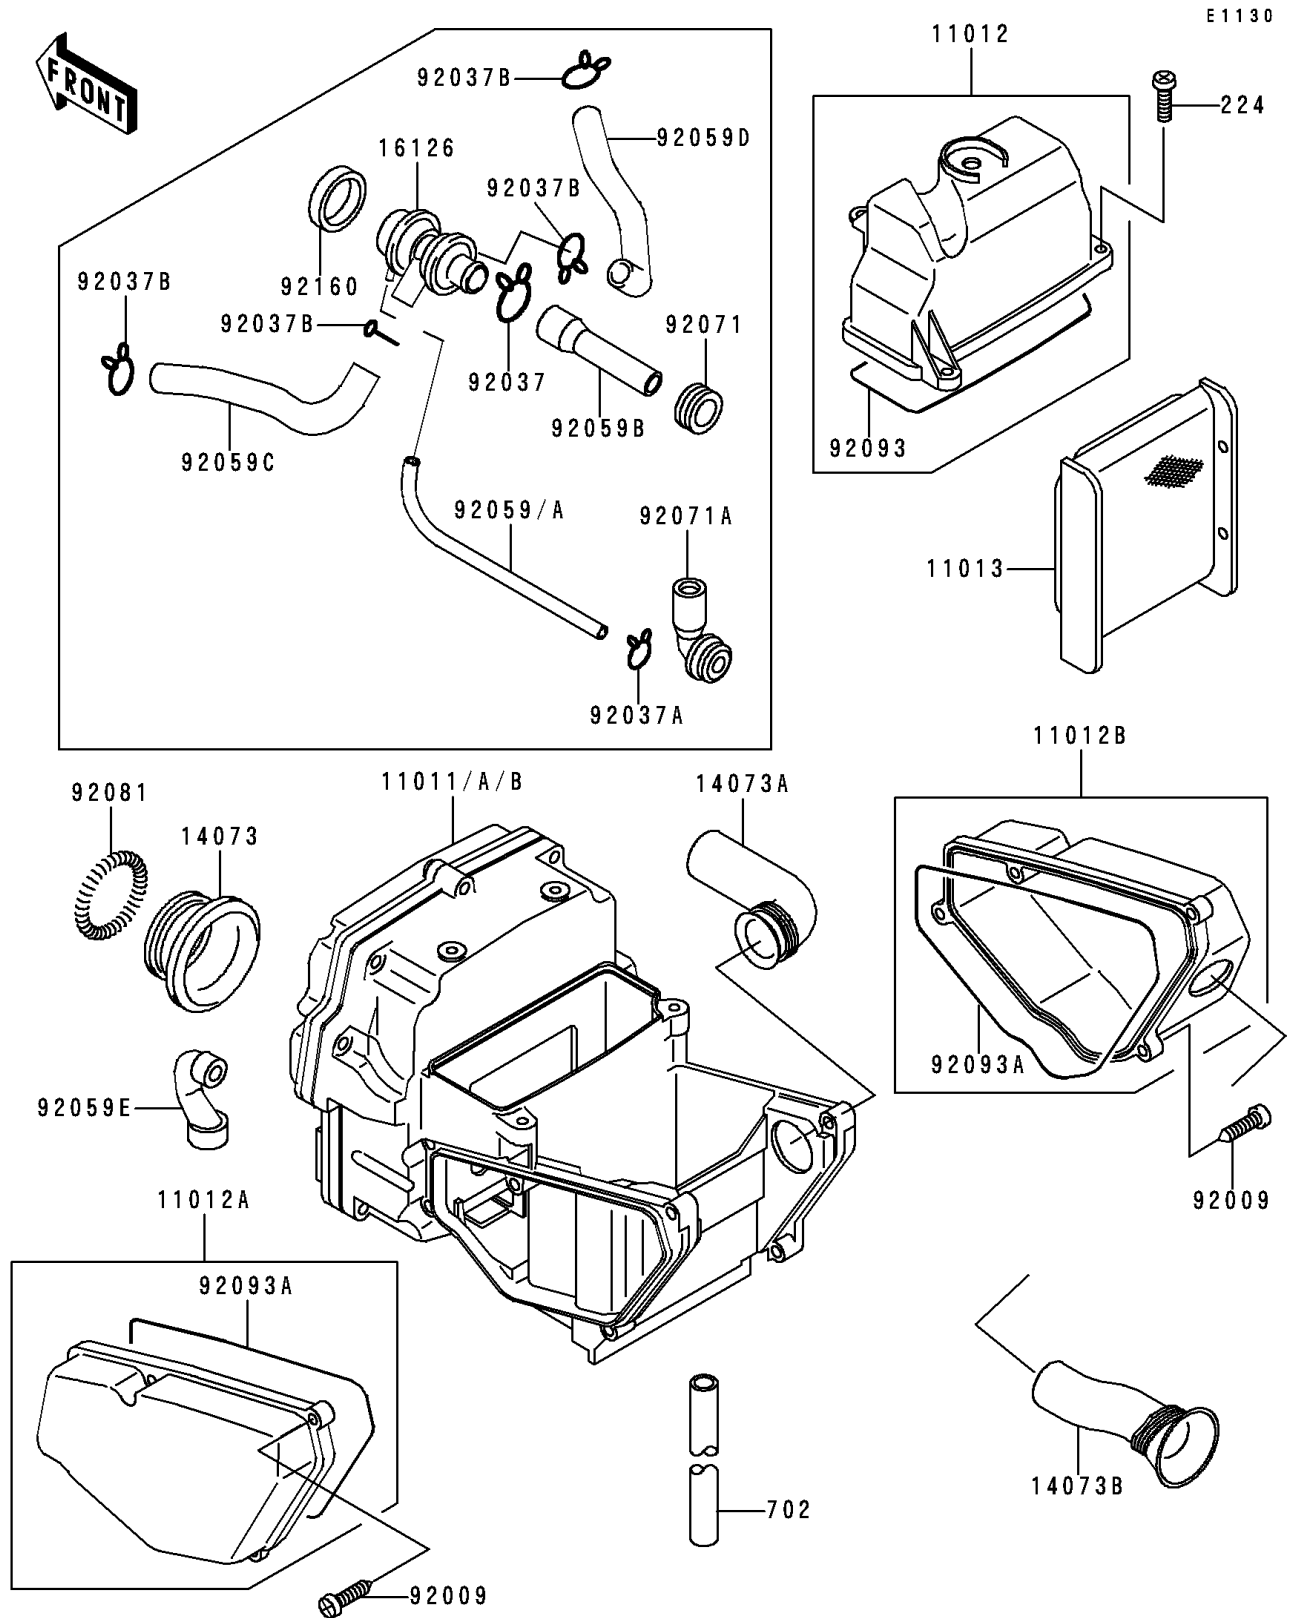

# 1997 Ninja® 500R PARTS DIAGRAM

Air Cleaner

# 1997 Ninja® 500R PARTS LIST

## Air Cleaner

ITEM NAME	PART NUMBER	QUANTITY
CAP,AIR FILTER CASE,UPP (Ref # 11012)	11012-1571	1
CAP,AIR FILTER,LH (Ref # 11012A)	11012-1608	1
CAP,AIR FILTER,RH (Ref # 11012B)	11012-1609	1
ELEMENT-AIR FILTER (Ref # 11013)	11013-1252	1
DUCT,CARBURATOR (Ref # 14073)	14073-1292	2
DUCT,INTAKE (Ref # 14073A)	14073-1293	1
DUCT (Ref # 14073B)	14073-1295	1
VALVE,AIR SWITCH (Ref # 16126)	16126-1005	1
SCREW,TAPPING,5X30 (Ref # 92009)	92009-1488	8
CLAMP,TUBE (Ref # 92037)	92037-1076	1
CLAMP (Ref # 92037A)	92037-1712	1
CLAMP,TUBE (Ref # 92037B)	92037-213	4
TUBE,AIR FILTER-ACV (Ref # 92059B)	92059-1770	1
TUBE,AIR SWITCH,LH (Ref # 92059C)	92059-1771	1
TUBE,AIR SWITCH,RH (Ref # 92059D)	92059-1772	1
TUBE,BREATHER (Ref # 92059E)	92059-1773	1
GROMMET,AIR FILTER (Ref # 92071)	92071-1028	1
SPRING,COIL,BLACK (Ref # 92081)	92081-1457	2
SEAL,AIR FILTER CAP (Ref # 92093)	92093-1233	1
SEAL,AIR FILTER (Ref # 92093A)	92093-1234	2
SCREW-PAN-WP-CROS (Ref # 224)	224B0620	4
TUBE-RUBBER,5X350 (Ref # 702)	702A05350	1
DAMPER,VALVE (Ref # 92160)	92160-1454	1
CASE-AIR FILTER (Ref # 11011)	11011-1268	1
CASE-AIR FILTER (Ref # 11011A)	11011-1269	1
TUBE,4X9X290 (Ref # 92059)	92059-1043	1
TUBE,4X9X110 (Ref # 92059A)	92059-1131	1
GROMMET,AIR FILTER (Ref # 92071A)	92071-1114	1