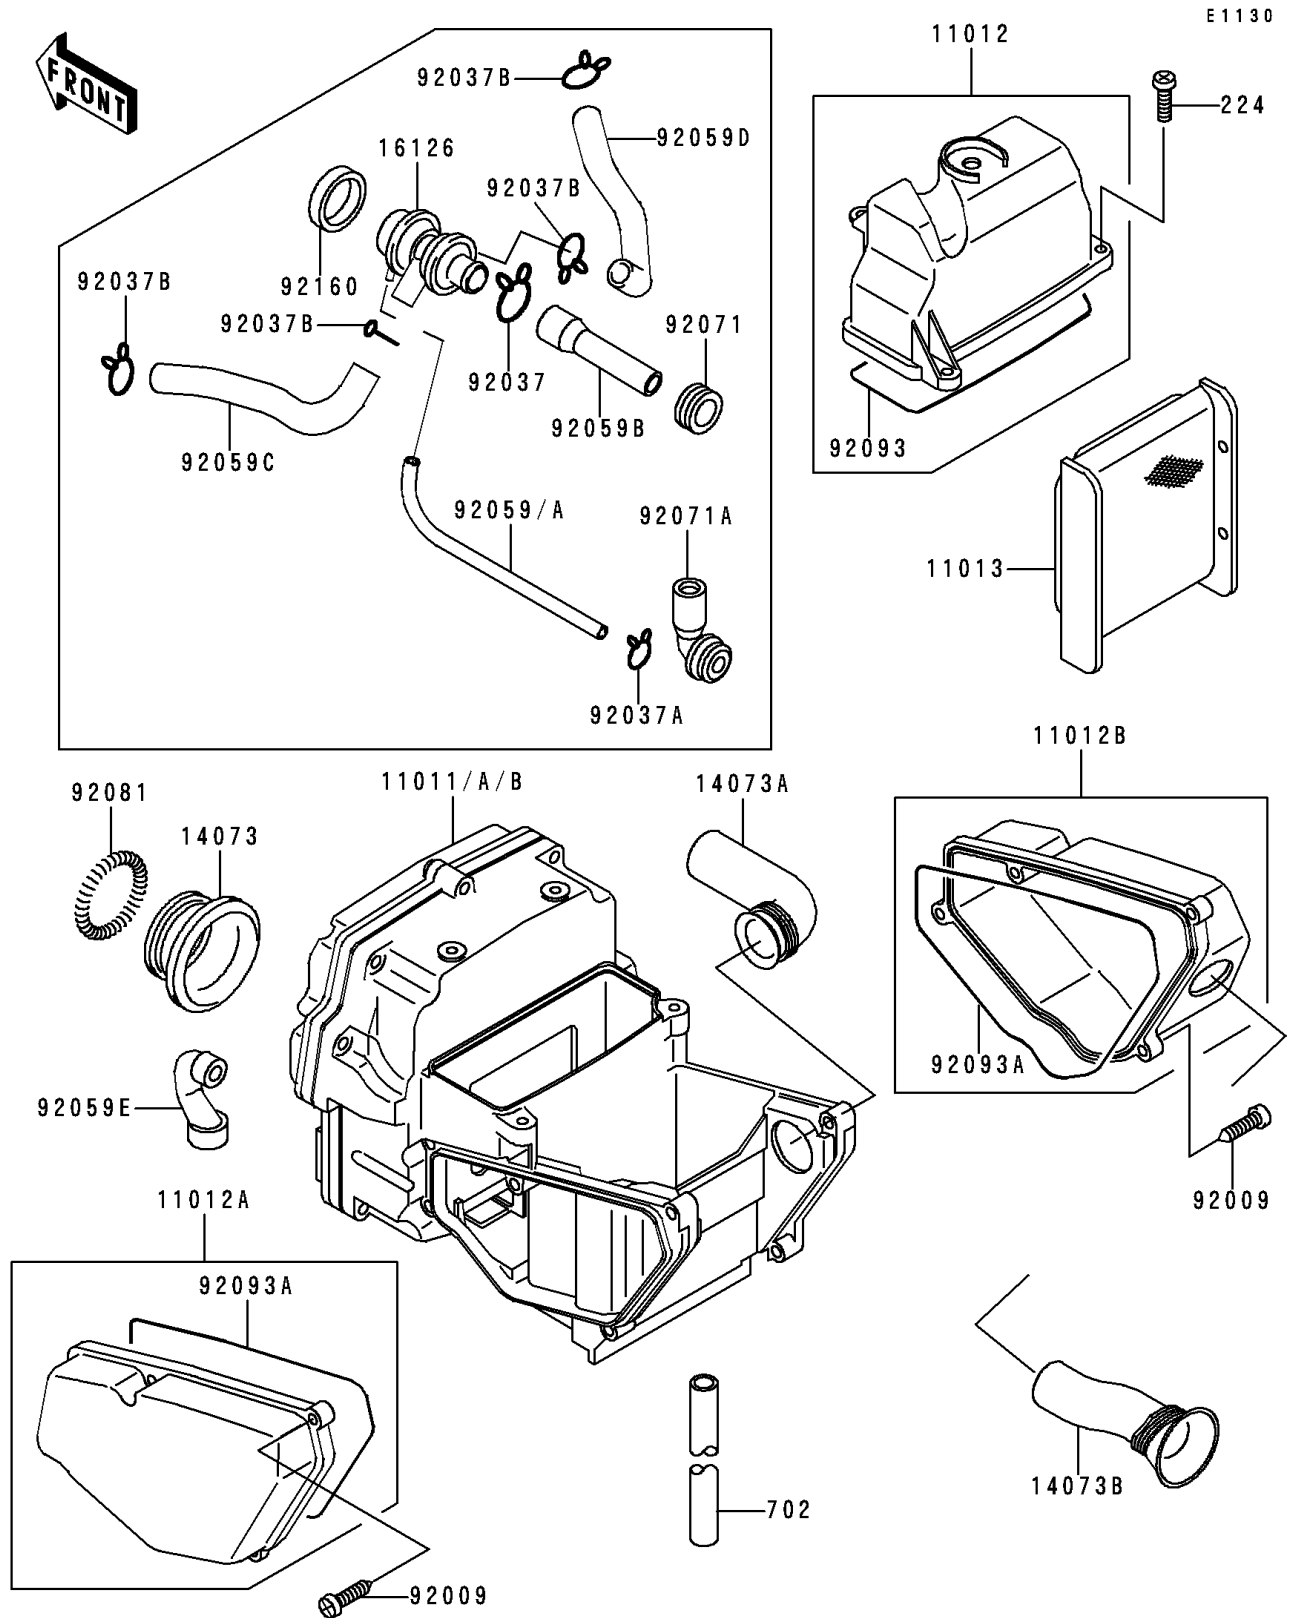

1995 Ninja® 500 PARTS DIAGRAM

Air Cleaner

1995 Ninja® 500 PARTS LIST

Air Cleaner

ITEM NAME	PART NUMBER	QUANTITY
CAP,AIR FILTER CASE,UPP (Ref # 11012)	11012-1571	1
CAP,AIR FILTER,LH (Ref # 11012A)	11012-1608	1
CAP,AIR FILTER,RH (Ref # 11012B)	11012-1609	1
ELEMENT-AIR FILTER (Ref # 11013)	11013-1252	1
DUCT,CARBURATOR (Ref # 14073)	14073-1292	2
DUCT,INTAKE (Ref # 14073A)	14073-1293	1
DUCT (Ref # 14073B)	14073-1295	1
SCREW,TAPPING,5X30 (Ref # 92009)	92009-1488	8
TUBE,BREATHER (Ref # 92059E)	92059-1773	1
SPRING,COIL,BLACK (Ref # 92081)	92081-1457	2
SEAL,AIR FILTER CAP (Ref # 92093)	92093-1233	1
SEAL,AIR FILTER (Ref # 92093A)	92093-1234	2
SCREW-PAN-WP-CROS (Ref # 224)	224B0620	4
TUBE-RUBBER,5X350 (Ref # 702)	702A05350	1
CASE-AIR FILTER (Ref # 11011)	11011-1268	1
CASE-AIR FILTER (Ref # 11011A)	11011-1269	1
CASE-AIR FILTER (Ref # 11011B)	11011-1270	1
VALVE,AIR SWITCH (Ref # 16126)	16126-1005	1
CLAMP,TUBE (Ref # 92037)	92037-1076	1
CLAMP (Ref # 92037A)	92037-1712	1
CLAMP,TUBE (Ref # 92037B)	92037-213	4
TUBE,4X9X290 (Ref # 92059)	92059-1043	1
TUBE,4X9X110 (Ref # 92059A)	92059-1131	1
TUBE,AIR FILTER-ACV (Ref # 92059B)	92059-1770	1
TUBE,AIR SWITCH,LH (Ref # 92059C)	92059-1771	1
TUBE,AIR SWITCH,RH (Ref # 92059D)	92059-1772	1
GROMMET,AIR FILTER (Ref # 92071)	92071-1028	1
GROMMET,AIR FILTER (Ref # 92071A)	92071-1114	1
DAMPER,VALVE (Ref # 92160)	92160-1454	1