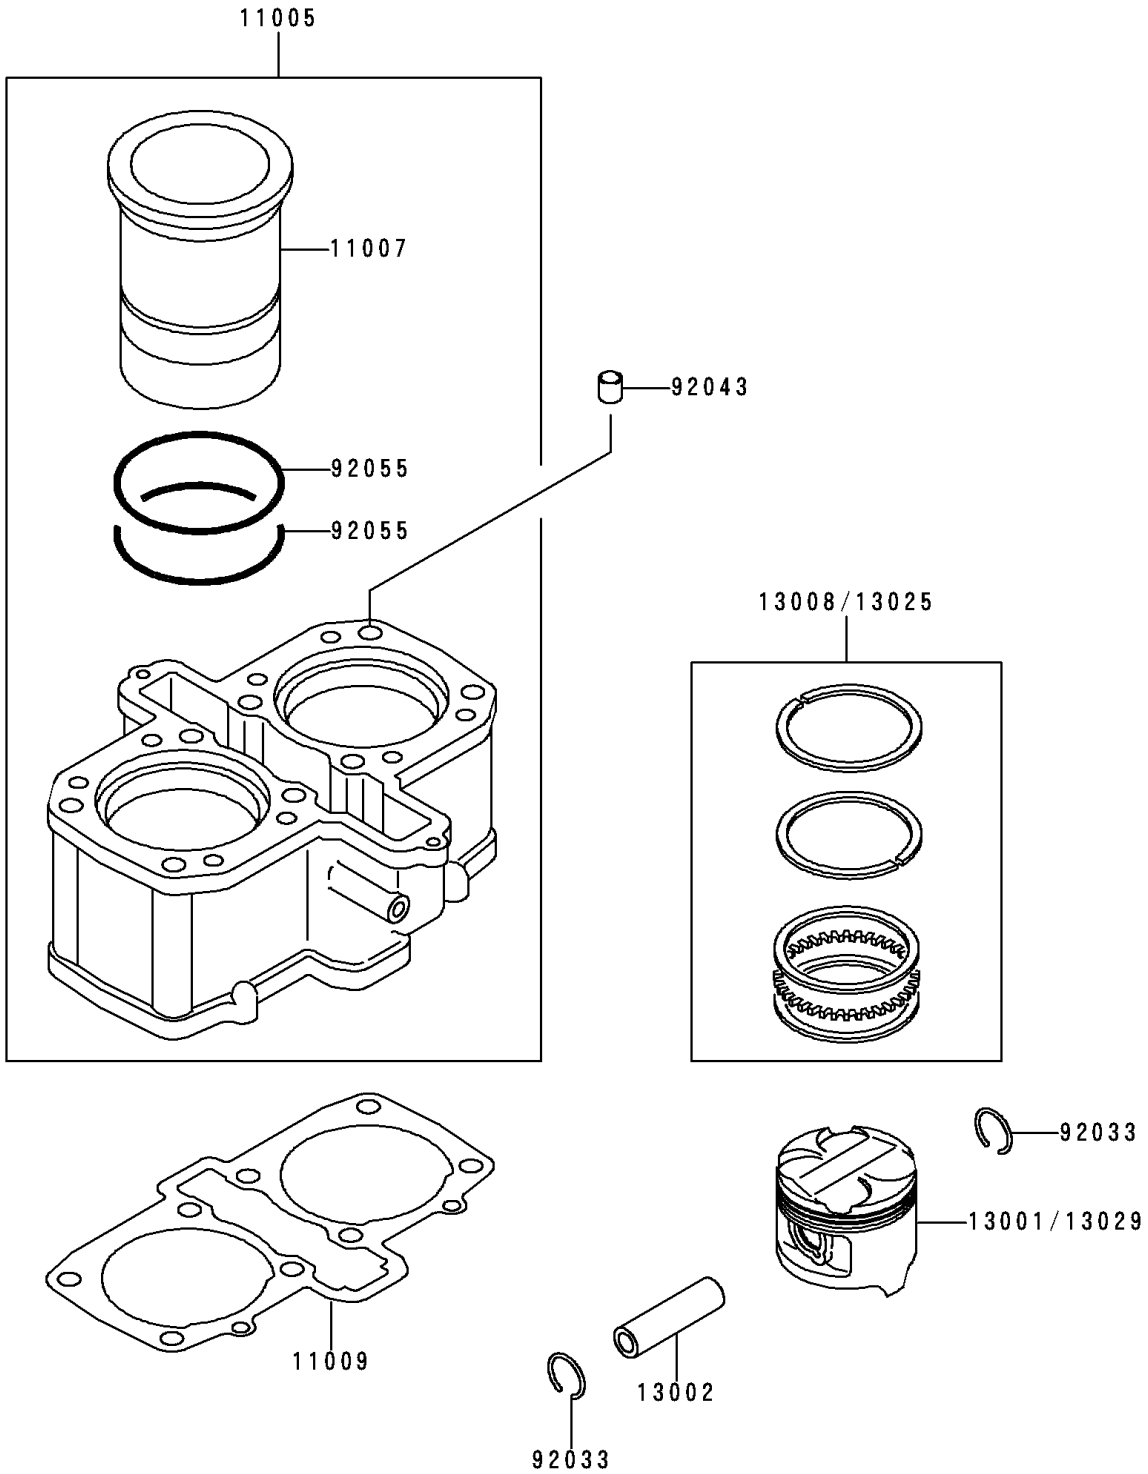

# 1995 Ninja® 500 PARTS DIAGRAM

Cylinder/Piston(s)

E1120

# 1995 Ninja® 500 PARTS LIST

Cylinder/Piston(s)

ITEM NAME	PART NUMBER	QUANTITY
CYLINDER-ENGINE (Ref # 11005)	11005-1517	1
LINER-CYLINDER (Ref # 11007)	11007-1096	2
GASKET,CYLINDER BASE (Ref # 11009)	11009-1640	1
PISTON-ENGINE,STD (Ref # 13001)	13001-1251	2
PIN-PISTON (Ref # 13002)	13002-1058	2
RING-SET-PISTON,STD (Ref # 13008)	13008-1084	2
RING-SET-PISTON L,O/S 0.50 (Ref # 13025)	13025-1084	AR
PISTON-ENGINE L,O/S 0.50 (Ref # 13029)	13029-1160	AR
RING-SNAP,20.5X1.2 (Ref # 92033)	92033-1099	4
PIN,11.5X14X14 (Ref # 92043)	92043-1279	2
RING-O (Ref # 92055)	92055-1247	4