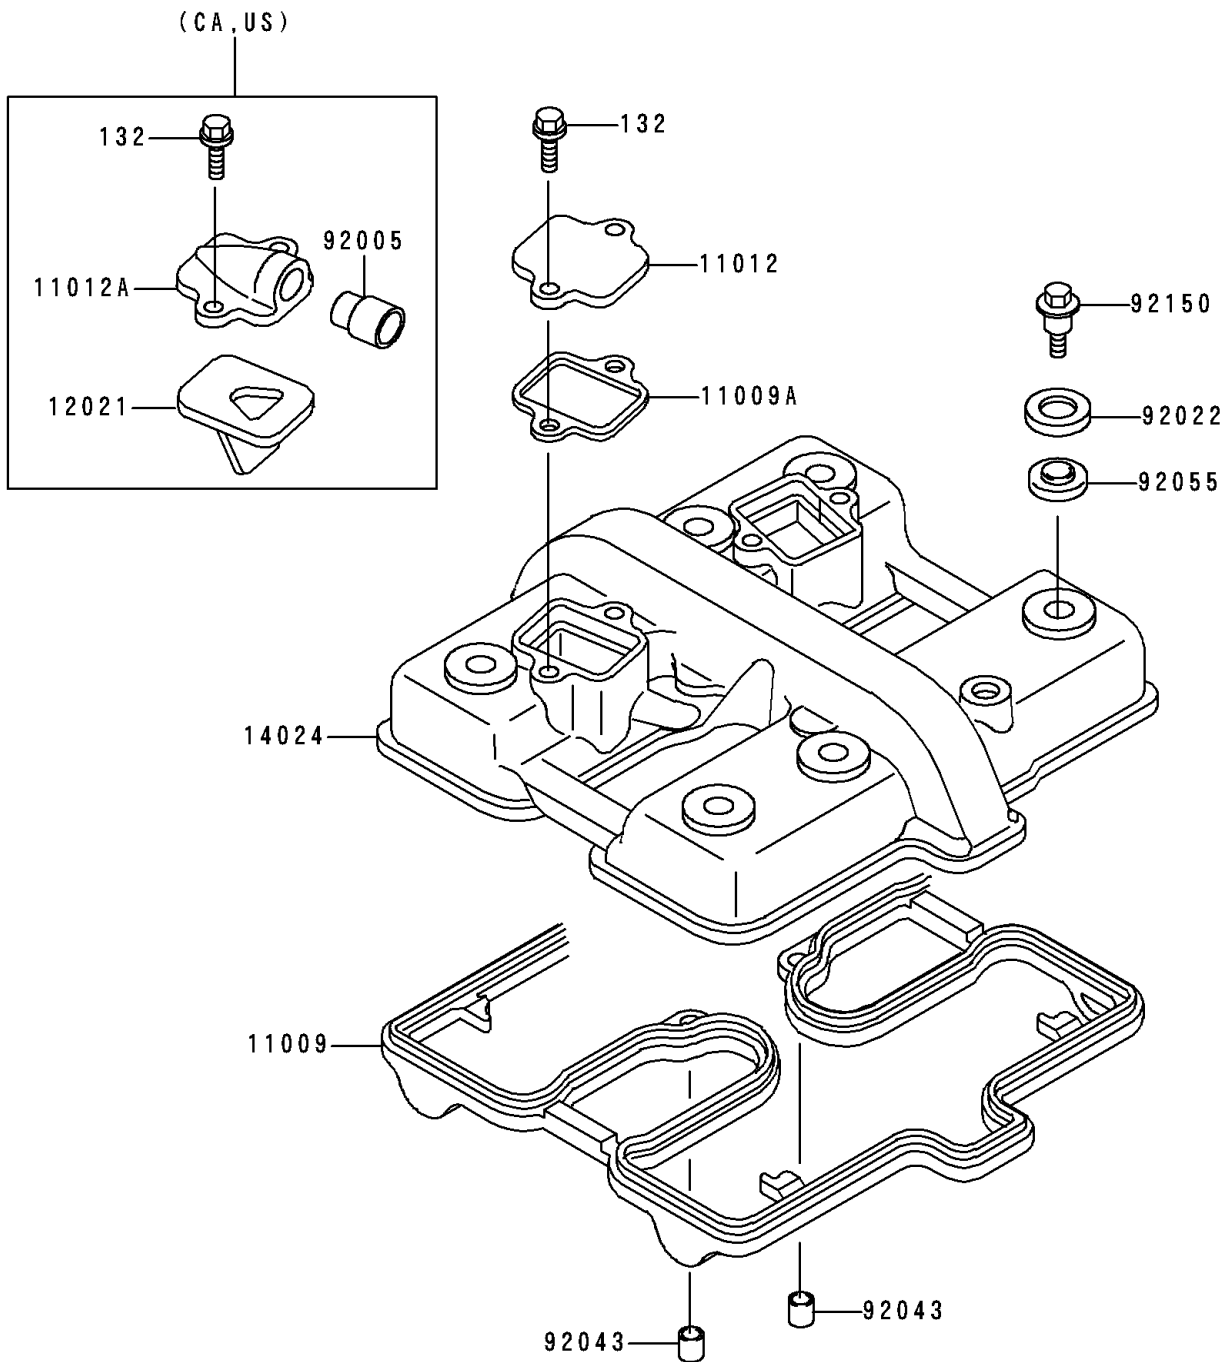

1997 Ninja® 500R PARTS DIAGRAM

Cylinder Head Cover

E1112

1997 Ninja® 500R PARTS LIST

Cylinder Head Cover

ITEM NAME	PART NUMBER	QUANTITY
BOLT-FLANGED-SMALL (Ref # 132)	132J0616	4
GASKET,CYLINDER HEAD COVER (Ref # 11009)	11009-1483	1
CAP,REED VALVE (Ref # 11012A)	11012-1310	2
VALVE-ASSY-REED (Ref # 12021)	12021-1026	2
COVER,CYLINDER HEAD (Ref # 14024)	14024-1397	1
FITTING,REED VALVE (Ref # 92005)	92005-1006	2
WASHER,HEAD COVER BOLT (Ref # 92022)	92022-1487	6
PIN,DOWEL,8X10 (Ref # 92043)	92043-1302	2
RING-O,HEAD COVER BOLT (Ref # 92055)	92055-1225	6
BOLT,HEAD COVER (Ref # 92150)	92150-1447	6