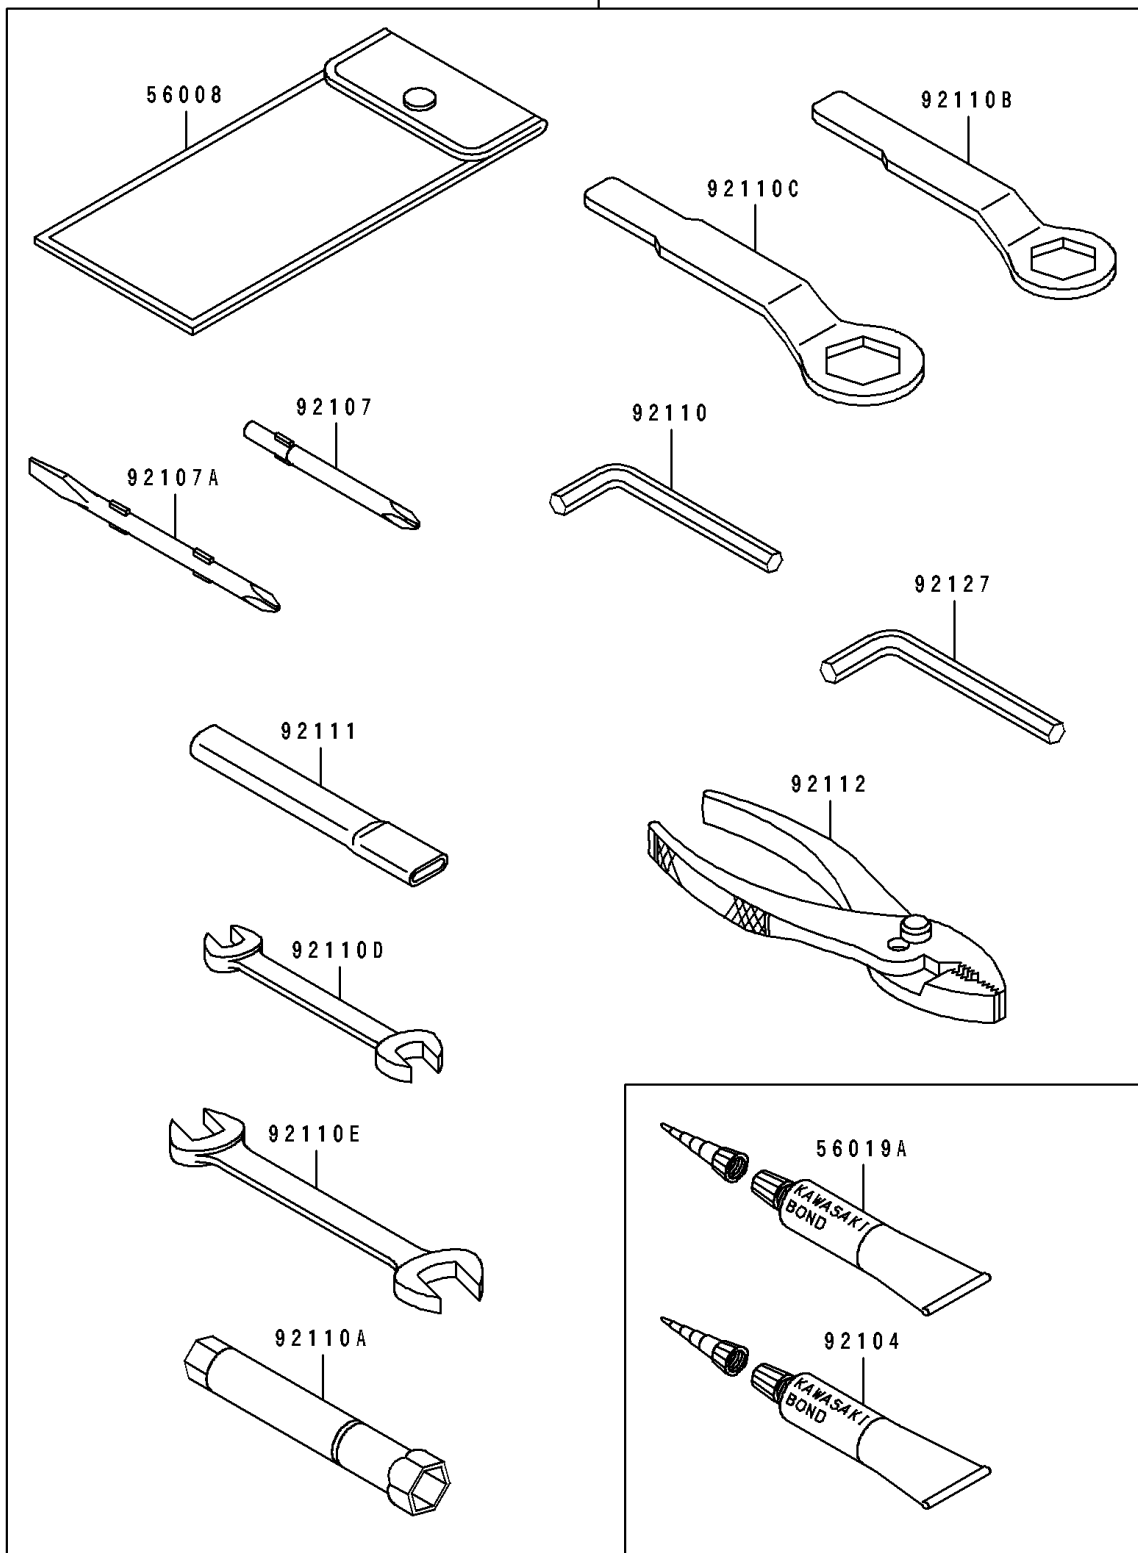

1992 EX500 PARTS DIAGRAM

Owner's Tools

56007

F2810

1992 EX500 PARTS LIST

Owner's Tools

ITEM NAME	PART NUMBER	QUANTITY
TOOLKIT (Ref # 56007)	56007-1317	1
BAG,TOOL (Ref # 56008)	56008-1019	1
THREE BOND TB1211,HT/RS,WHITE (Ref # 56019A)	56019-120	1
GASKET-LIQUID,TUBE,100G,SILVER (Ref # 92104)	92104-002	1
TOOL-DRIVER,#3PHILLIPS (Ref # 92107)	92107-005	1
TOOL-DRIVER,#2PHILLIPS (Ref # 92107A)	92107-1053	1
TOOL-WRENCH,ALLEN,5MM (Ref # 92110)	92110-1015	1
TOOL-WRENCH,BOX,18MM (Ref # 92110A)	92110-1110	1
TOOL-WRENCH,BOX END,24MM (Ref # 92110B)	92110-1150	1
TOOL-WRENCH,BOX END,19MM (Ref # 92110C)	92110-1151	1
TOOL-WRENCH,OPEN END,10X12 (Ref # 92110D)	92110-1152	1
TOOL-WRENCH,OPEN END,14X17 (Ref # 92110E)	92110-1153	1
TOOL-BAR,BOX END WRENCH (Ref # 92111)	92111-1051	1
TOOL-PLIERS (Ref # 92112)	92112-003	1
TOOL-WRENCH,ALLEN,6MM (Ref # 92127)	92127-003	1