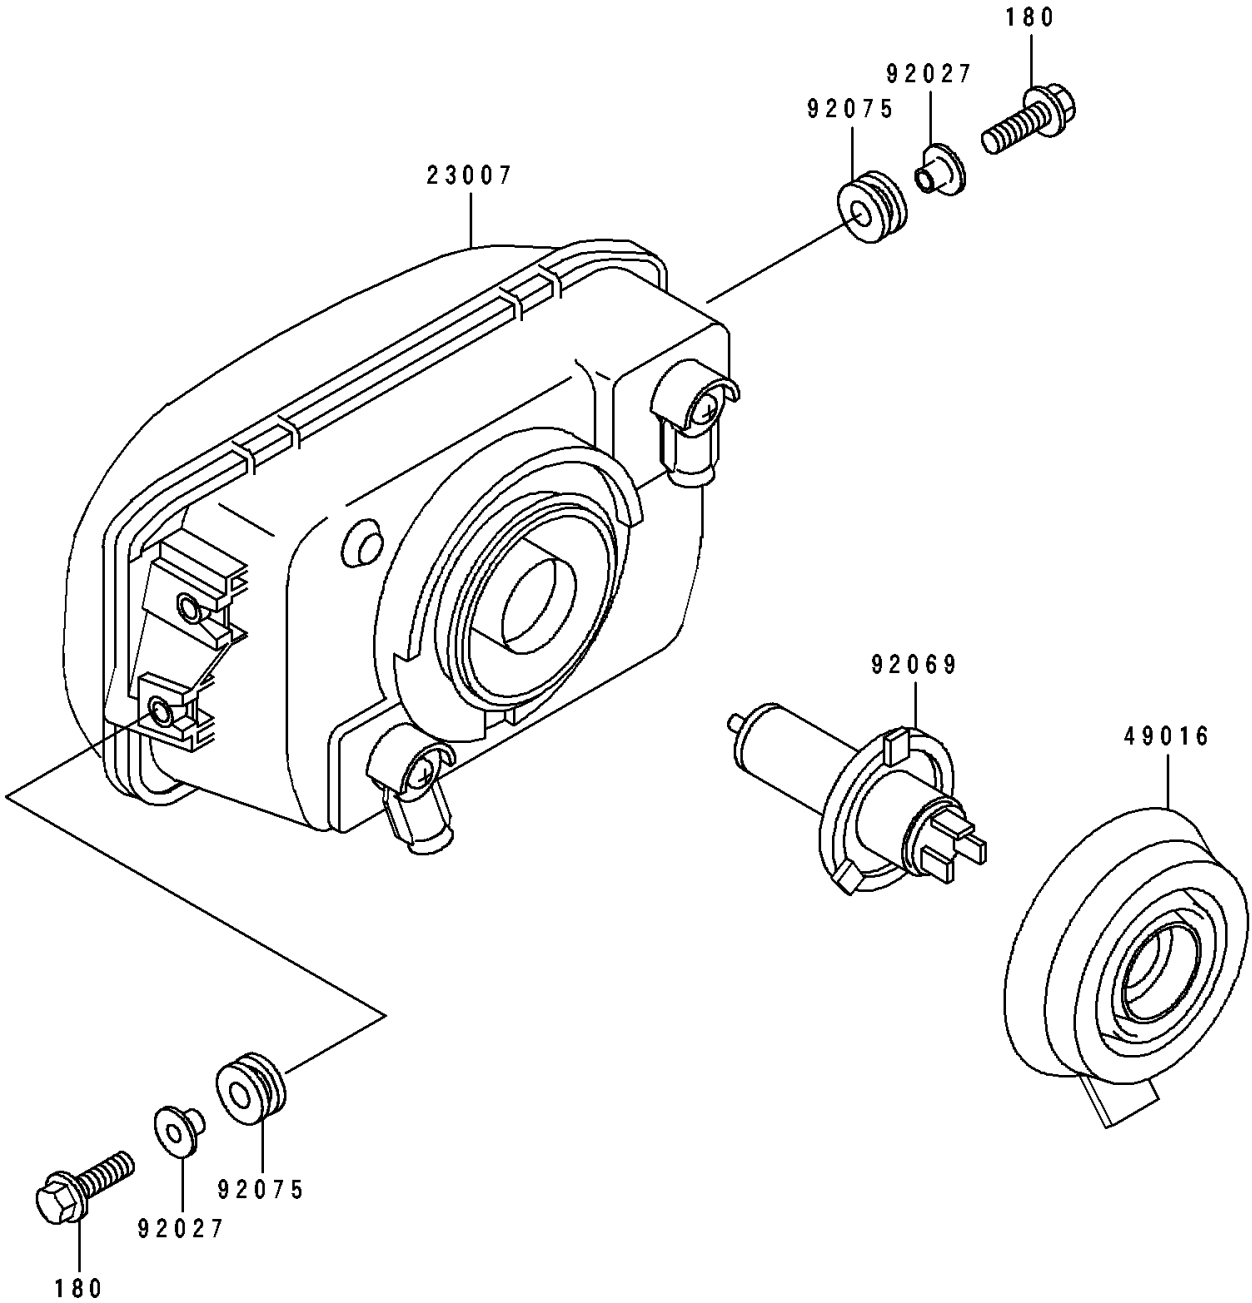

1992 EX500 PARTS DIAGRAM

Headlight

F2710

1992 EX500 PARTS LIST

Headlight

ITEM NAME	PART NUMBER	QUANTITY
LENS-COMP,HEAD LAMP (Ref # 23007)	23007-1150	1
COVER-SEAL,HEAD LAMP (Ref # 49016)	49016-1108	1
COLLAR,L=13.1 (Ref # 92027)	92027-251	1
BULB,12V 60/55W,H4 (Ref # 92069)	92069-1002	1
DAMPER (Ref # 92075)	92075-1690	1
BOLT-UPSET-WS,6X25 (Ref # 180)	180D0625	1