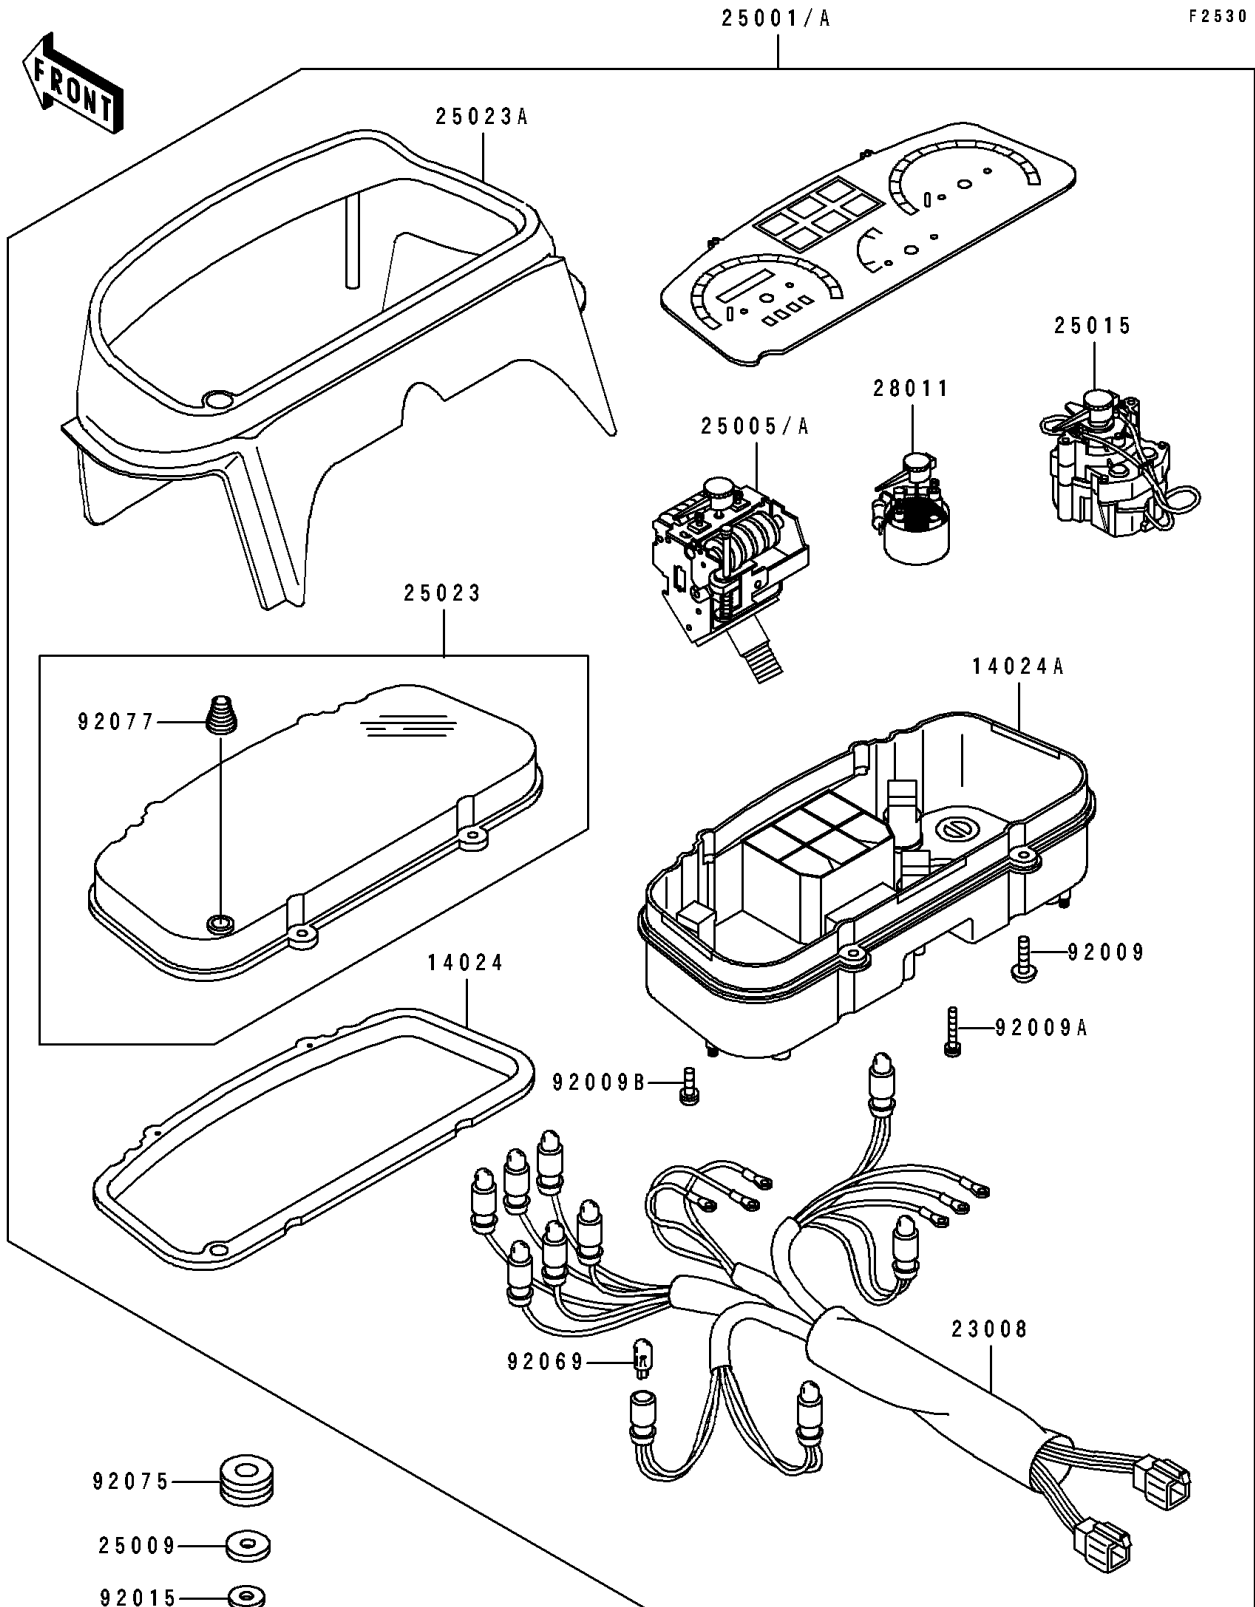

1991 EX500 PARTS DIAGRAM

Meters

1991 EX500 PARTS LIST

Meters

ITEM NAME	PART NUMBER	QUANTITY
COVER,METER (Ref # 14024)	14024-1278	1
COVER,METER HOUSING (Ref # 14024A)	14024-1289	1
SOCKET-ASSY,METER (Ref # 23008)	23008-1314	1
METER-ASSY,MPH (Ref # 25001)	25001-1677	1
METER-ASSY,KPH (Ref # 25001A)	25001-1678	1
SPEEDOMETER,KPH (Ref # 25005)	25005-1348	1
SPEEDOMETER,MPH (Ref # 25005A)	25005-1349	1
WASHER,5.2X16X1.2 (Ref # 25009)	25009-004	3
TACHOMETER,X1000R/MIN (Ref # 25015)	25015-1267	1
COVER-METER CASE,UPP (Ref # 25023)	25023-1141	1
COVER-METER CASE (Ref # 25023A)	25023-1151	1
METER,TEMP (Ref # 28011)	28011-1097	1
SCREW,TAPPING,4X16 (Ref # 92009)	92009-1163	4
SCREW,3X22 (Ref # 92009A)	92009-1293	3
SCREW,3X10 (Ref # 92009B)	92009-1382	2
NUT,FLANGED,5MM (Ref # 92015)	92015-1259	3
BULB,12V 3.4W (Ref # 92069)	92069-1007	10
DAMPER,METER BRACKET (Ref # 92075)	92075-1385	3
BOOT,TRIP RESET KNOB (Ref # 92077)	92077-1061	1