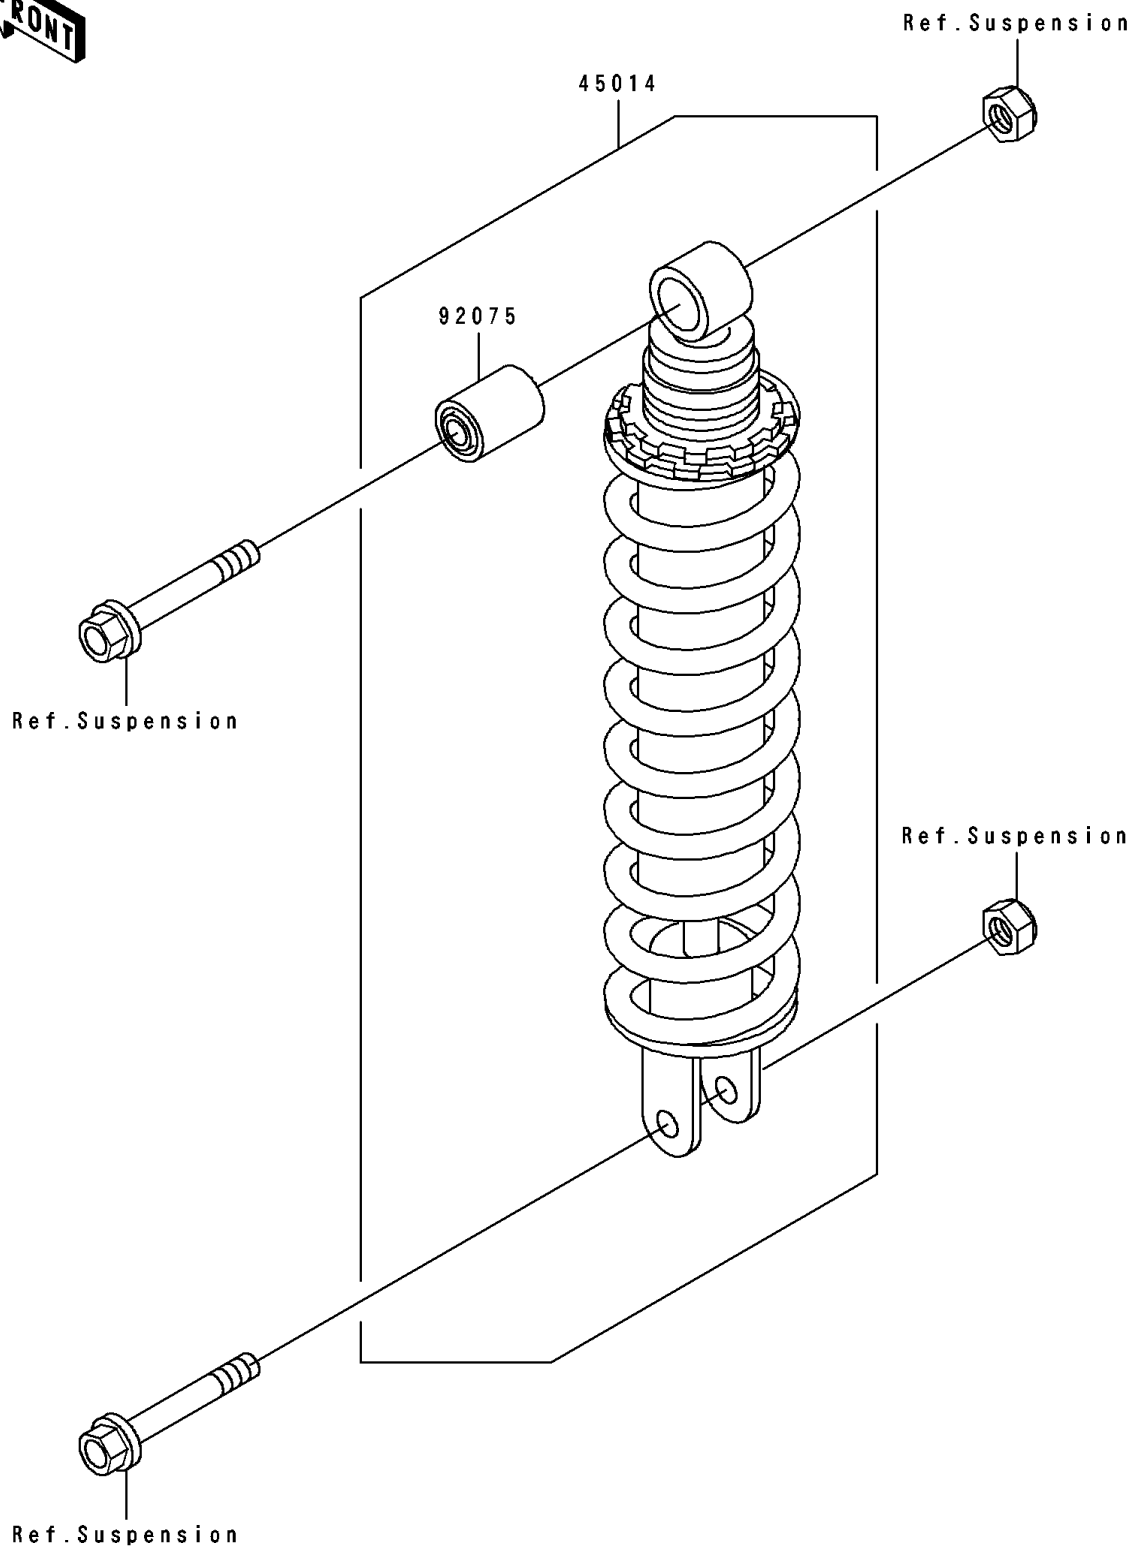

## 1992 EX500 PARTS DIAGRAM

Shock Absorber

F 2280

## 1992 EX500 PARTS LIST

Shock Absorber

ITEM NAME	PART NUMBER	QUANTITY
SHOCKABSORBER (Ref # 45014)	45014-1365	1
DAMPER,SHOCKABSORBER (Ref # 92075)	92075-1497	1