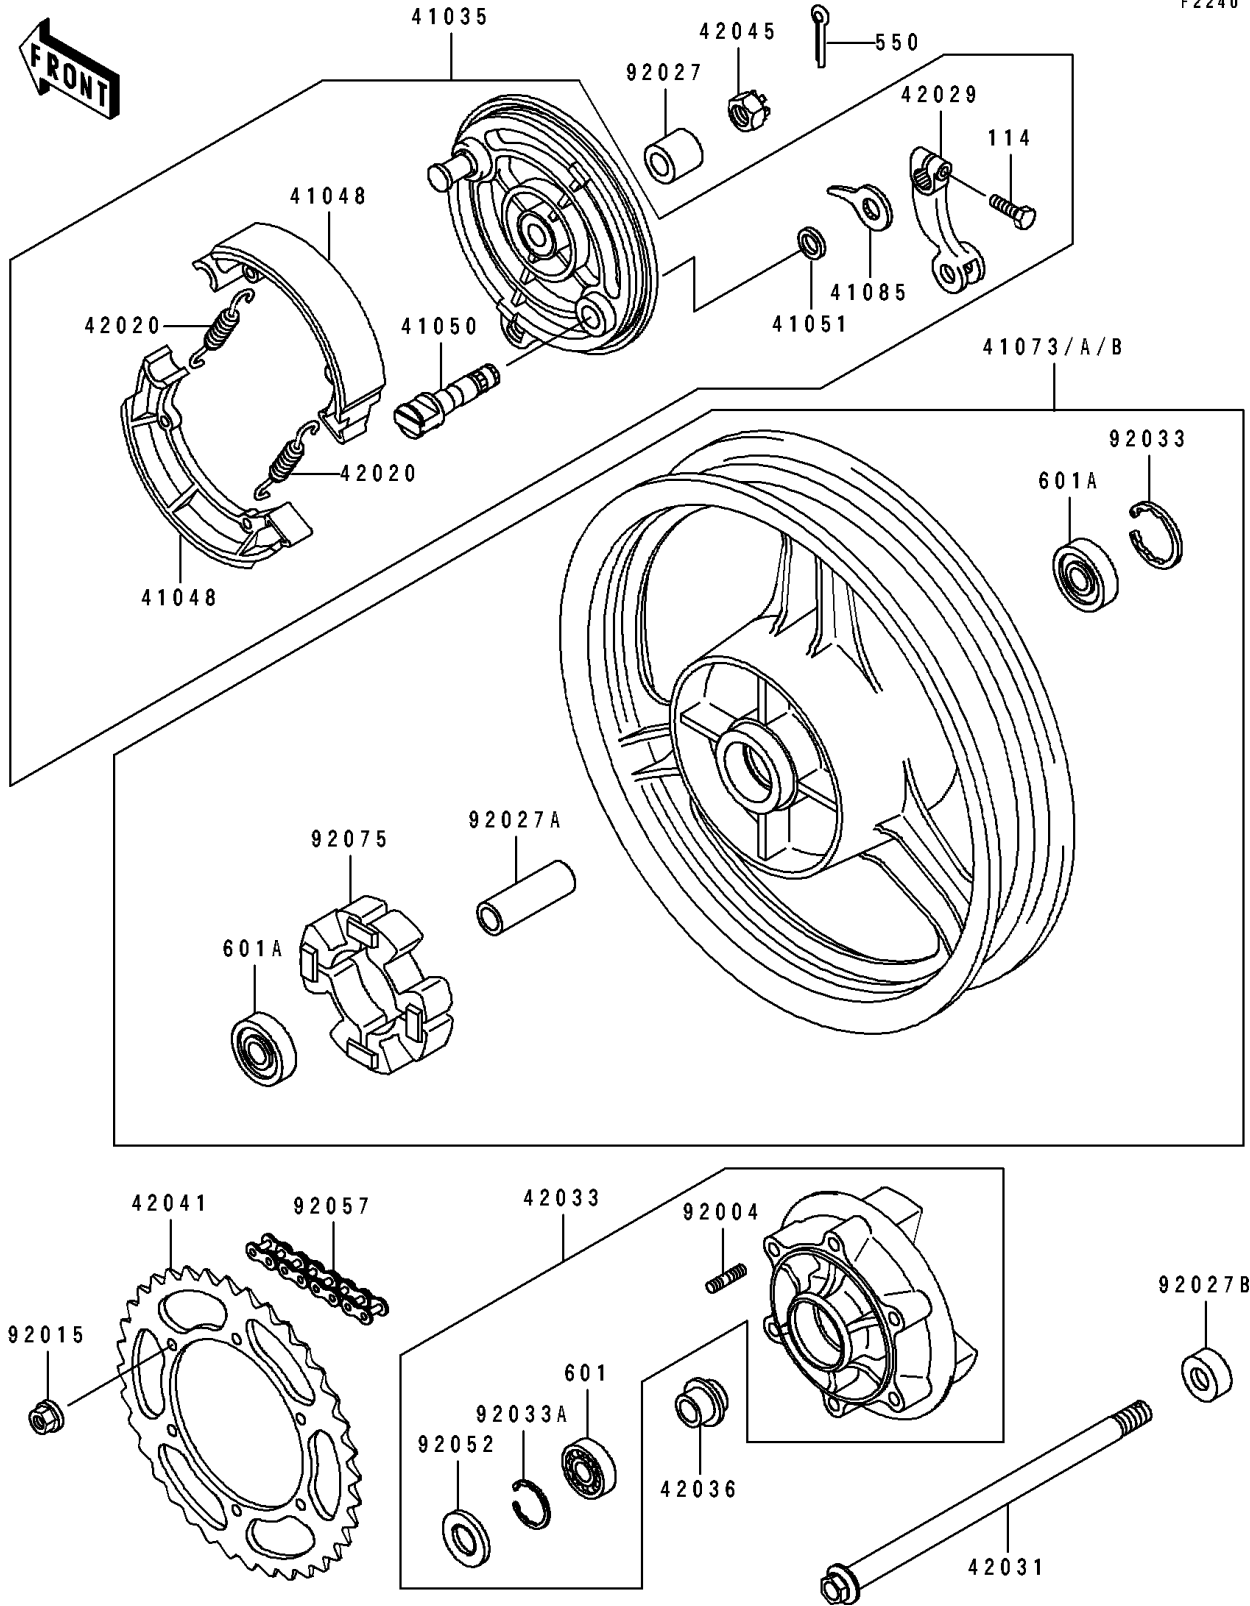

1991 EX500 PARTS DIAGRAM

Rear Wheel/Chain/Coupling

F2240

1991 EX500 PARTS LIST

Rear Wheel/Chain/Coupling

ITEM NAME	PART NUMBER	QUANTITY
PANEL-ASSY-BRAKE,RR (Ref # 41035)	41035-1301	1
SHOE-BRAKE (Ref # 41048)	41048-1069	2
CAM-BRAKE (Ref # 41050)	41050-1065	1
SEAL,BRAKE CAM (Ref # 41051)	41051-003	1
WHEEL-ASSY,RR,G.GRAY (Ref # 41073)	41073-1413-GE	1
WHEEL-ASSY,RR,WHITE NO.1 (Ref # 41073A)	41073-1413-T6	1
INDICATOR,BRAKE SHOE (Ref # 41085)	41085-004	1
SPRING,BRAKE SHOE (Ref # 42020)	42020-004	2
LEVER-BRAKE CAM (Ref # 42029)	42029-039	1
AXLE,RR (Ref # 42031)	42031-053	1
COUPLING-ASSY,RR HUB (Ref # 42033)	42033-1114	1
SLEEVE,RR HUB,L=33 (Ref # 42036)	42036-1146	1
SPROCKET-HUB,42T (Ref # 42041)	42041-1279	1
NUT,CASTLE,16MM (Ref # 42045)	42045-014	1
STUD,10X24 (Ref # 92004)	92004-1146	6
NUT,10MM (Ref # 92015)	92015-1720	6
COLLAR,REAR AXLE,RH,L=18.5 (Ref # 92027)	92027-1484	1
COLLAR,REAR BRAKE DRUM,L=90 (Ref # 92027A)	92027-1772	1
COLLAR,RR HUB (Ref # 92027B)	92027-1784	1
RING-SNAP,47MM (Ref # 92033)	92033-1042	1
RING-SNAP,52MM (Ref # 92033A)	92033-1043	1
SEAL-OIL,TWC35527 (Ref # 92052)	92052-006	1
CHAIN,DRIVE,EK520SX-OX104L (Ref # 92057)	92057-1296	1
DAMPER,SHOCK,RR HUB (Ref # 92075)	92075-1687	1
BOLT-SMALL,8X28 (Ref # 114)	114G0828	1
PIN-COTTER,4.0X35 (Ref # 550)	550D4035	1
BEARING-BALL,#6205G (Ref # 601)	601B6205G	1
BEARING-BALL,#6303ZZC3 (Ref # 601A)	601B6303ZZ	2