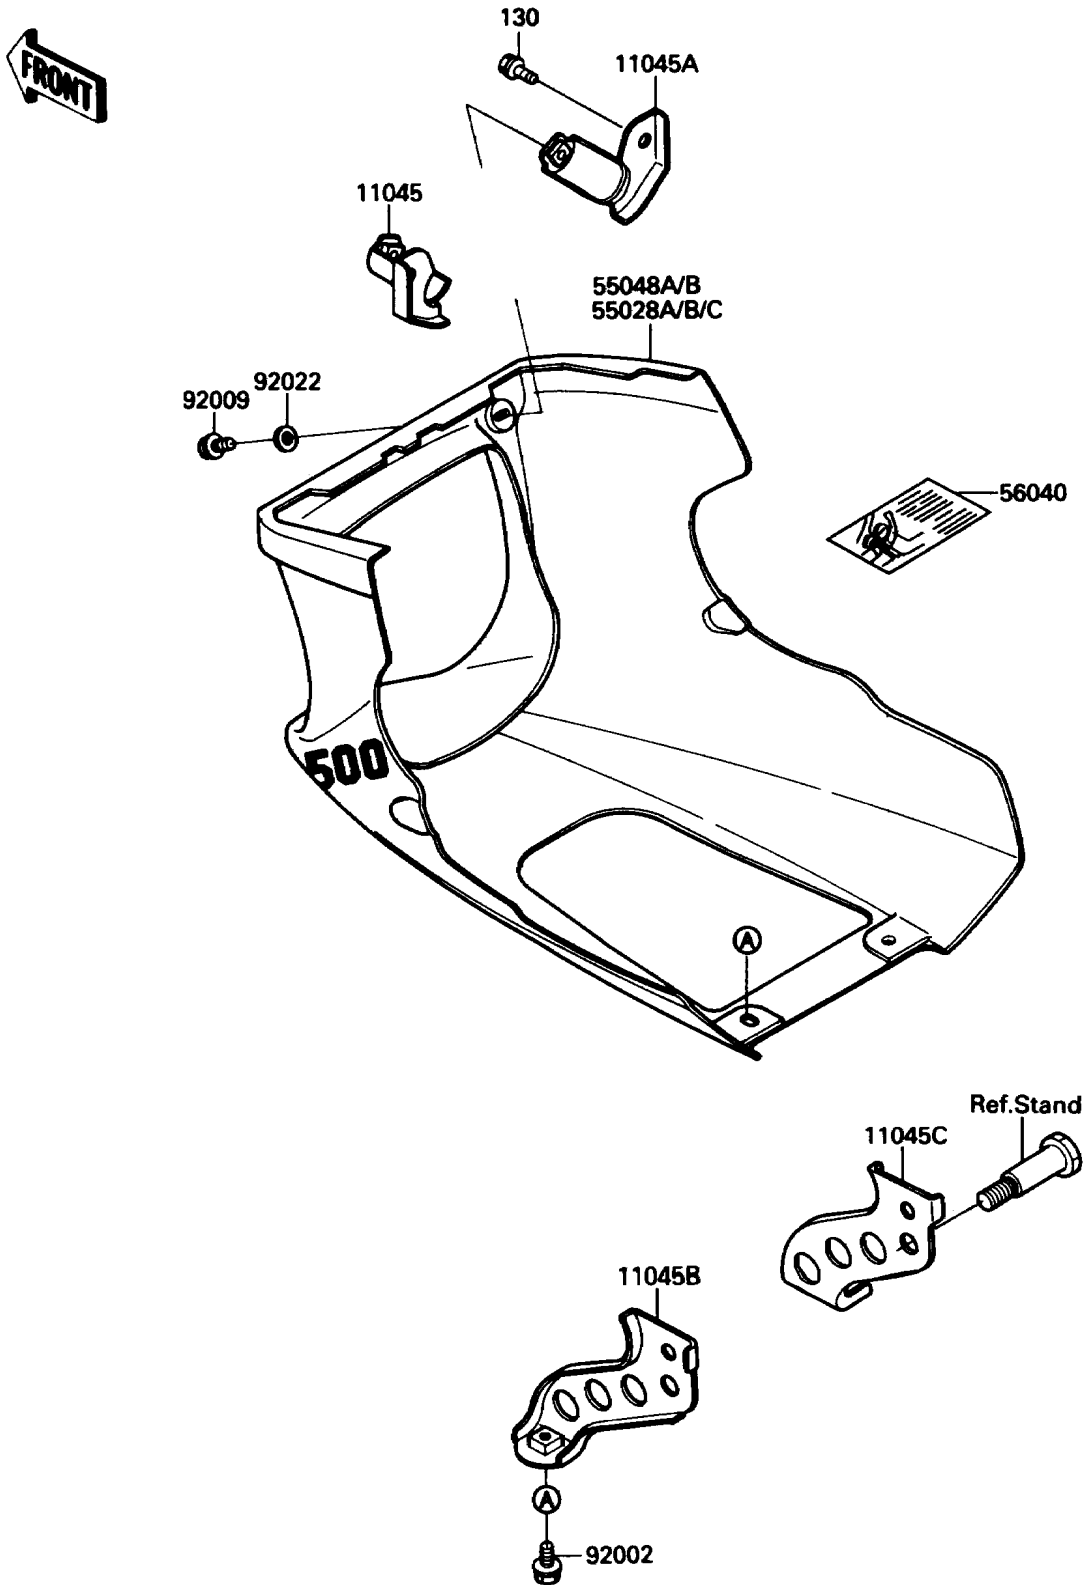

1987 EX500 PARTS DIAGRAM

Cowling Lower

F2872-0021

1987 EX500 PARTS LIST

Cowling Lowers

ITEM NAME	PART NUMBER	QUANTITY
BRACKET,LOWER COWLING,FR,LH (Ref # 11045)	11045-1571	1
BRACKET,LOWER COWLING,FR,RH (Ref # 11045A)	11045-1572	1
BRACKET,LOWER COWLING,RR,LH (Ref # 11045B)	11045-1573	1
BRACKET,LOWER COWLING,RR,RH (Ref # 11045C)	11045-1574	1
COWLING,LWR,EBONY (Ref # 55028A)	55028-5335-H8	1
COWLING,LWR,P.A.WHITE (Ref # 55028B)	55028-5336-R1	1
COWLING,LWR,F.RED (Ref # 55028C)	55028-5337-B1	1
LABEL-WARNING,LOWER COWLING (Ref # 56040)	56040-1251	1
BOLT,6X16 (Ref # 92002)	92002-1188	1
SCREW,6X14,WHITE (Ref # 92009)	92009-1287	1
WASHER,6.5X16X1.0 (Ref # 92022)	92022-1654	1
BOLT-FLANGED,6X10 (Ref # 130)	130B0610	1