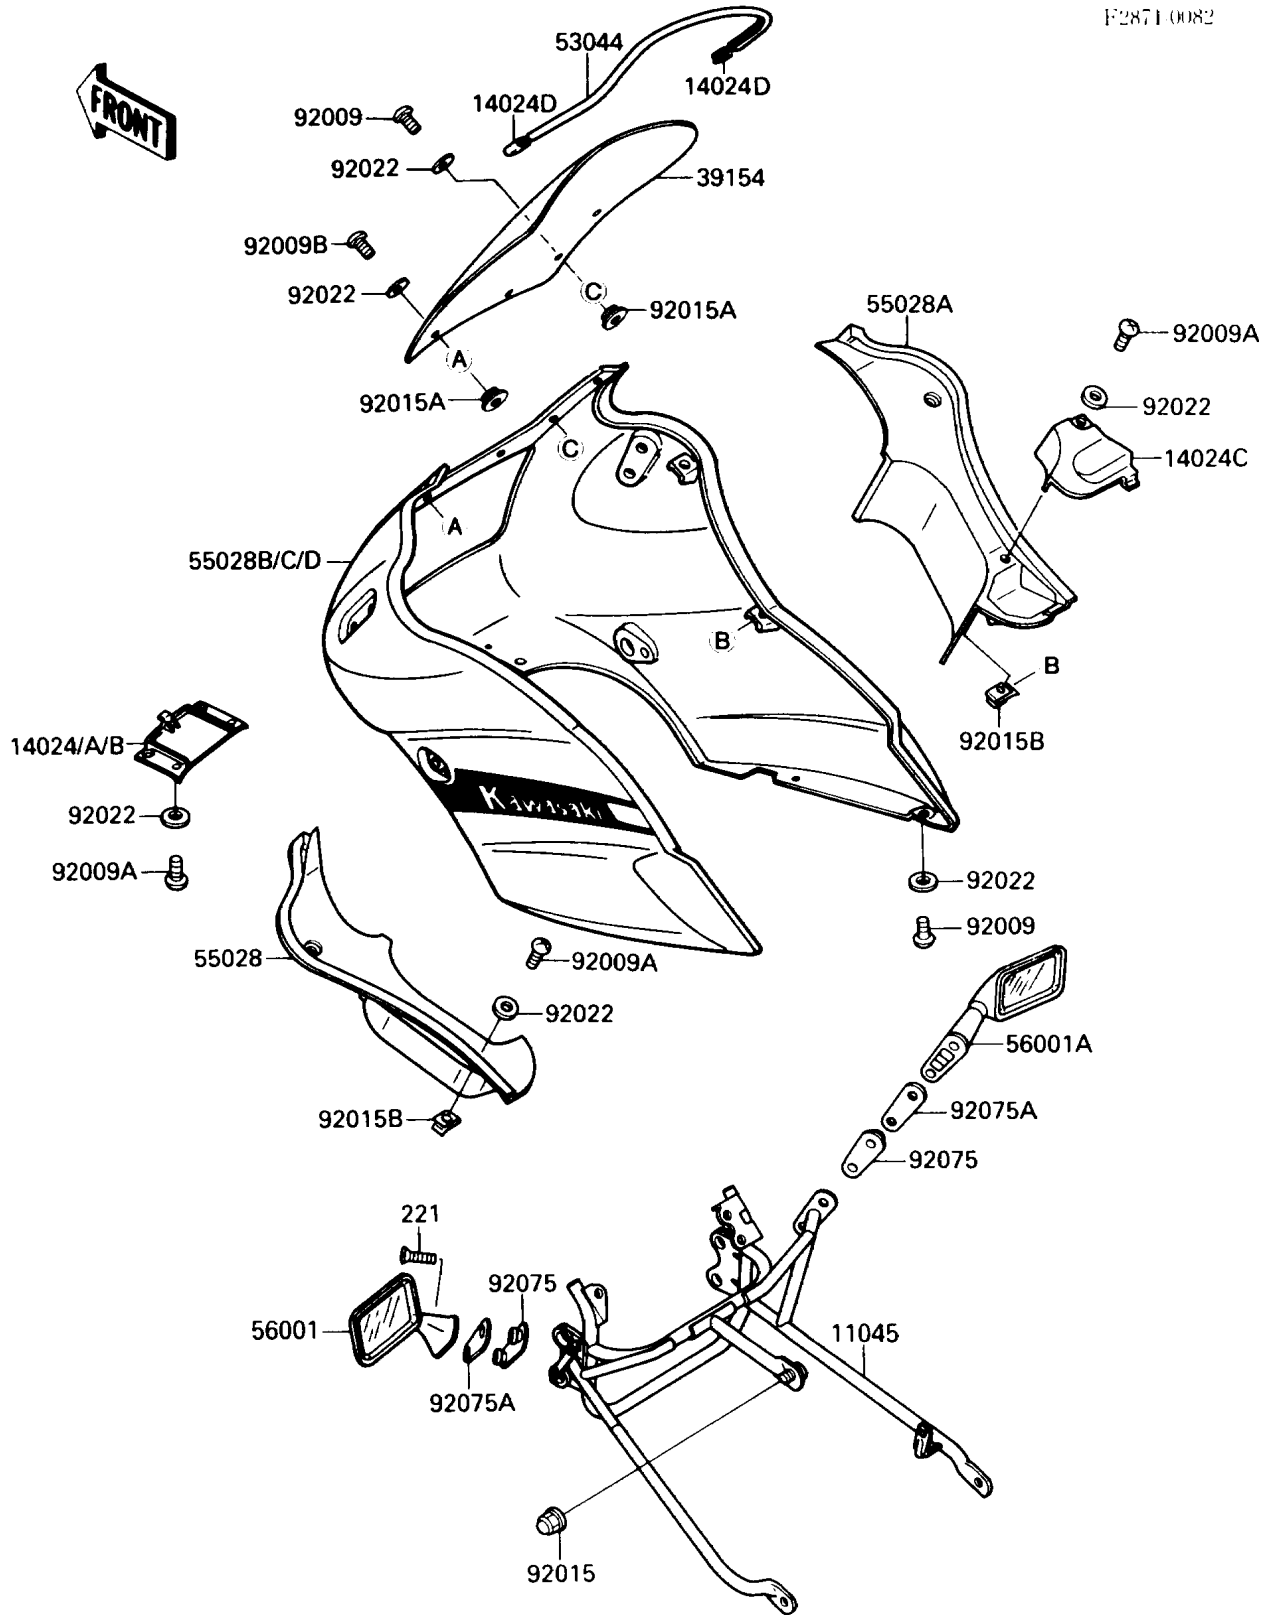

1987 EX500 PARTS DIAGRAM

Cowling(EX500-A1)

F28710082

1987 EX500 PARTS LIST

Cowling(EX500-A1)

ITEM NAME	PART NUMBER	QUANTITY
BRACKET,COWLING (Ref # 11045)	11045-1816	1
COVER,UPPER COWLING,LWR,WHITE (Ref # 14024)	14024-1385-R1	1
COVER,UPPER COWLING,LWR,EBONY (Ref # 14024A)	14024-1385-6C	1
COVER,UPPER COWLING,LWR,F.RED (Ref # 14024B)	14024-1385-6L	1
COVER,INNER COWLING,RH (Ref # 14024C)	14024-1392	1
COVER,TRIM END (Ref # 14024D)	14025-1756	1
WINDSHIELD (Ref # 39154)	39154-1067	1
TRIM,WINDSHIELD (Ref # 53044)	53044-1120	1
COWLING,INNER,LH (Ref # 55028)	55028-1145	1
COWLING,INNER,RH (Ref # 55028A)	55028-1146	1
COWLING,UPP,F.RED (Ref # 55028B)	55028-5309-B1	1
COWLING,UPP,P.A.WHITE (Ref # 55028C)	55028-5310-R1	1
COWLING,UPP,EBONY (Ref # 55028D)	55028-5311-H8	1
MIRROR-ASSY,LH (Ref # 56001)	56001-1250	1
MIRROR-ASSY,RH (Ref # 56001A)	56001-1251	1
SCREW,5X16,BLACK (Ref # 92009)	92009-1301	1
SCREW,TAPPING,5X15 (Ref # 92009A)	92009-1479	1
SCREW,5X12 (Ref # 92009B)	92009-1490	1
NUT,CAP,8MM,BLACK (Ref # 92015)	92015-1174	1
NUT,5MM,COWLING (Ref # 92015A)	92015-1343	1
NUT,5MM (Ref # 92015B)	92015-1638	1
WASHER,NYLON,5.3X11.5X1.5 (Ref # 92022)	92022-1521	1
DAMPER,MIRROR (Ref # 92075)	92075-1492	1
DAMPER,MIRROR (Ref # 92075A)	92075-1745	1
SCREW-CSK-CROS,6X30 (Ref # 221)	221C0630	1