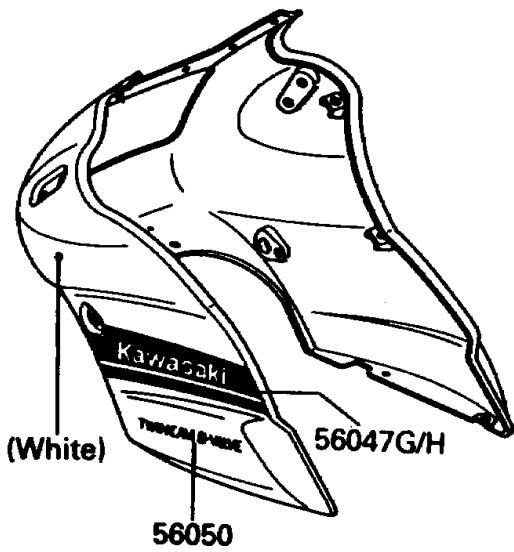

# 1988 EX500 PARTS DIAGRAM

Decals(White)(EX500-A2)

F2861-0002

# 1988 EX500 PARTS LIST

Decals(White)(EX500-A2)

ITEM NAME	PART NUMBER	QUANTITY
MARK,500 (Ref # 56018)	56018-1976	2
PATTERN,FUEL TANK,LH (Ref # 56047)	56047-1742	1
PATTERN,FUEL TANK,RH (Ref # 56047A)	56047-1743	1
PATTERN,FUEL TANK,RR,EX (Ref # 56047B)	56047-1744	1
PATTERN,SIDE COVER,LH (Ref # 56047C)	56047-1745	1
PATTERN,SIDE COVER,RH (Ref # 56047D)	56047-1746	1
PATTERN,SEAT COVER,LH (Ref # 56047E)	56047-1747	1
PATTERN,SEAT COVER,RH (Ref # 56047F)	56047-1748	1
PATTERN,UPP COWLING,LH (Ref # 56047G)	56047-1749	1
PATTERN,UPP COWLING,RH (Ref # 56047H)	56047-1750	1
MARK,TWIN CAM 8-VALVE (Ref # 56050)	56050-1051	2