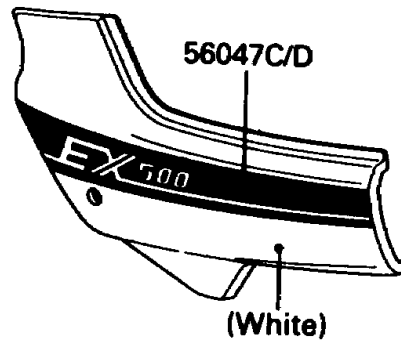

# 1988 EX500 PARTS DIAGRAM

Decals(White)(EX500-A2)

F2861-0002

# 1988 EX500 PARTS LIST

Decals(White)(EX500-A2)

ITEM NAME	PART NUMBER	QUANTITY
MARK,500 (Ref # 56018)	56018-1976	2
PATTERN,FUEL TANK,LH (Ref # 56047)	56047-1742	1
PATTERN,FUEL TANK,RH (Ref # 56047A)	56047-1743	1
PATTERN,FUEL TANK,RR,EX (Ref # 56047B)	56047-1744	1
PATTERN,SIDE COVER,LH (Ref # 56047C)	56047-1745	1
PATTERN,SIDE COVER,RH (Ref # 56047D)	56047-1746	1
PATTERN,SEAT COVER,LH (Ref # 56047E)	56047-1747	1
PATTERN,SEAT COVER,RH (Ref # 56047F)	56047-1748	1
PATTERN,UPP COWLING,LH (Ref # 56047G)	56047-1749	1
PATTERN,UPP COWLING,RH (Ref # 56047H)	56047-1750	1
MARK,TWIN CAM 8-VALVE (Ref # 56050)	56050-1051	2