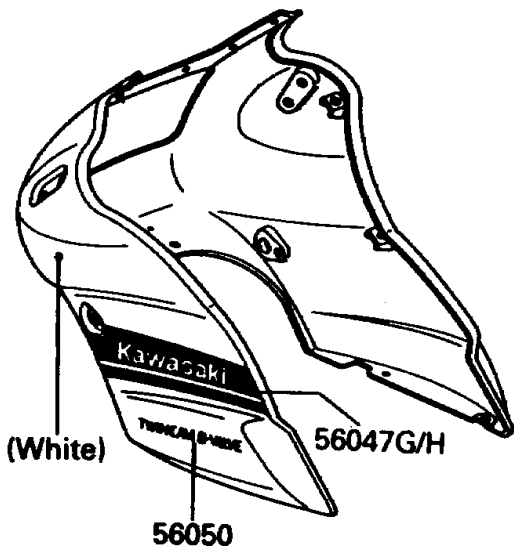

1988 EX500 PARTS DIAGRAM

Decals(White)(EX500-A2)

F2861-0002

1988 EX500 PARTS LIST

Decals(White)(EX500-A2)

ITEM NAME	PART NUMBER	QUANTITY
MARK,500 (Ref # 56018)	56018-1976	2
PATTERN,FUEL TANK,LH (Ref # 56047)	56047-1742	1
PATTERN,FUEL TANK,RH (Ref # 56047A)	56047-1743	1
PATTERN,FUEL TANK,RR,EX (Ref # 56047B)	56047-1744	1
PATTERN,SIDE COVER,LH (Ref # 56047C)	56047-1745	1
PATTERN,SIDE COVER,RH (Ref # 56047D)	56047-1746	1
PATTERN,SEAT COVER,LH (Ref # 56047E)	56047-1747	1
PATTERN,SEAT COVER,RH (Ref # 56047F)	56047-1748	1
PATTERN,UPP COWLING,LH (Ref # 56047G)	56047-1749	1
PATTERN,UPP COWLING,RH (Ref # 56047H)	56047-1750	1
MARK,TWIN CAM 8-VALVE (Ref # 56050)	56050-1051	2