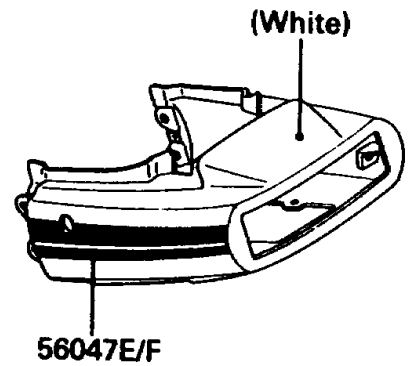

1988 EX500 PARTS DIAGRAM

Decals(White)(EX500-A2)

F2861-0002

1988 EX500 PARTS LIST

Decals(White)(EX500-A2)

ITEM NAME	PART NUMBER	QUANTITY
MARK,500 (Ref # 56018)	56018-1976	2
PATTERN,FUEL TANK,LH (Ref # 56047)	56047-1742	1
PATTERN,FUEL TANK,RH (Ref # 56047A)	56047-1743	1
PATTERN,FUEL TANK,RR,EX (Ref # 56047B)	56047-1744	1
PATTERN,SIDE COVER,LH (Ref # 56047C)	56047-1745	1
PATTERN,SIDE COVER,RH (Ref # 56047D)	56047-1746	1
PATTERN,SEAT COVER,LH (Ref # 56047E)	56047-1747	1
PATTERN,SEAT COVER,RH (Ref # 56047F)	56047-1748	1
PATTERN,UPP COWLING,LH (Ref # 56047G)	56047-1749	1
PATTERN,UPP COWLING,RH (Ref # 56047H)	56047-1750	1
MARK,TWIN CAM 8-VALVE (Ref # 56050)	56050-1051	2