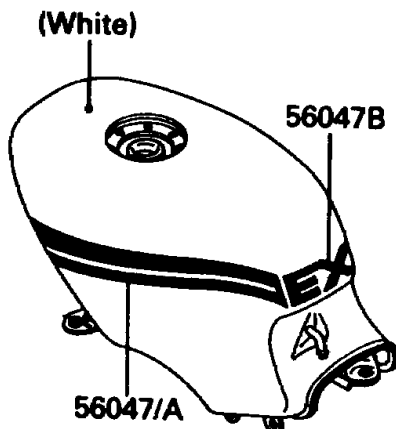

1988 EX500 PARTS DIAGRAM

Decals(White)(EX500-A2)

F2861-0002

1988 EX500 PARTS LIST

Decals(White)(EX500-A2)

ITEM NAME	PART NUMBER	QUANTITY
MARK,500 (Ref # 56018)	56018-1976	2
PATTERN,FUEL TANK,LH (Ref # 56047)	56047-1742	1
PATTERN,FUEL TANK,RH (Ref # 56047A)	56047-1743	1
PATTERN,FUEL TANK,RR,EX (Ref # 56047B)	56047-1744	1
PATTERN,SIDE COVER,LH (Ref # 56047C)	56047-1745	1
PATTERN,SIDE COVER,RH (Ref # 56047D)	56047-1746	1
PATTERN,SEAT COVER,LH (Ref # 56047E)	56047-1747	1
PATTERN,SEAT COVER,RH (Ref # 56047F)	56047-1748	1
PATTERN,UPP COWLING,LH (Ref # 56047G)	56047-1749	1
PATTERN,UPP COWLING,RH (Ref # 56047H)	56047-1750	1
MARK,TWIN CAM 8-VALVE (Ref # 56050)	56050-1051	2