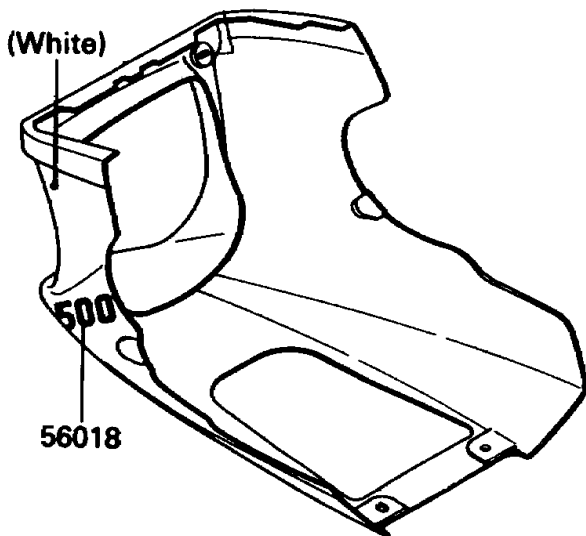

# 1988 EX500 PARTS DIAGRAM

Decals(White)(EX500-A2)

F2861-0002

# 1988 EX500 PARTS LIST

Decals(White)(EX500-A2)

ITEM NAME	PART NUMBER	QUANTITY
MARK,500 (Ref # 56018)	56018-1976	2
PATTERN,FUEL TANK,LH (Ref # 56047)	56047-1742	1
PATTERN,FUEL TANK,RH (Ref # 56047A)	56047-1743	1
PATTERN,FUEL TANK,RR,EX (Ref # 56047B)	56047-1744	1
PATTERN,SIDE COVER,LH (Ref # 56047C)	56047-1745	1
PATTERN,SIDE COVER,RH (Ref # 56047D)	56047-1746	1
PATTERN,SEAT COVER,LH (Ref # 56047E)	56047-1747	1
PATTERN,SEAT COVER,RH (Ref # 56047F)	56047-1748	1
PATTERN,UPP COWLING,LH (Ref # 56047G)	56047-1749	1
PATTERN,UPP COWLING,RH (Ref # 56047H)	56047-1750	1
MARK,TWIN CAM 8-VALVE (Ref # 56050)	56050-1051	2