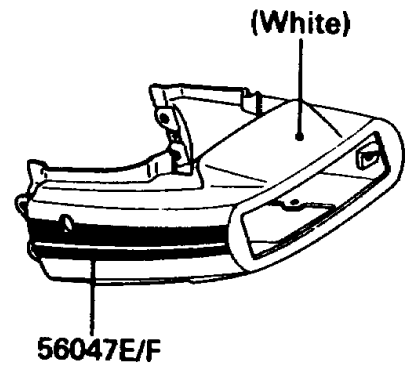

# 1988 EX500 PARTS DIAGRAM

Decals(White)(EX500-A2)

F2861-0002

# 1988 EX500 PARTS LIST

Decals(White)(EX500-A2)

ITEM NAME	PART NUMBER	QUANTITY
MARK,500 (Ref # 56018)	56018-1976	2
PATTERN,FUEL TANK,LH (Ref # 56047)	56047-1742	1
PATTERN,FUEL TANK,RH (Ref # 56047A)	56047-1743	1
PATTERN,FUEL TANK,RR,EX (Ref # 56047B)	56047-1744	1
PATTERN,SIDE COVER,LH (Ref # 56047C)	56047-1745	1
PATTERN,SIDE COVER,RH (Ref # 56047D)	56047-1746	1
PATTERN,SEAT COVER,LH (Ref # 56047E)	56047-1747	1
PATTERN,SEAT COVER,RH (Ref # 56047F)	56047-1748	1
PATTERN,UPP COWLING,LH (Ref # 56047G)	56047-1749	1
PATTERN,UPP COWLING,RH (Ref # 56047H)	56047-1750	1
MARK,TWIN CAM 8-VALVE (Ref # 56050)	56050-1051	2