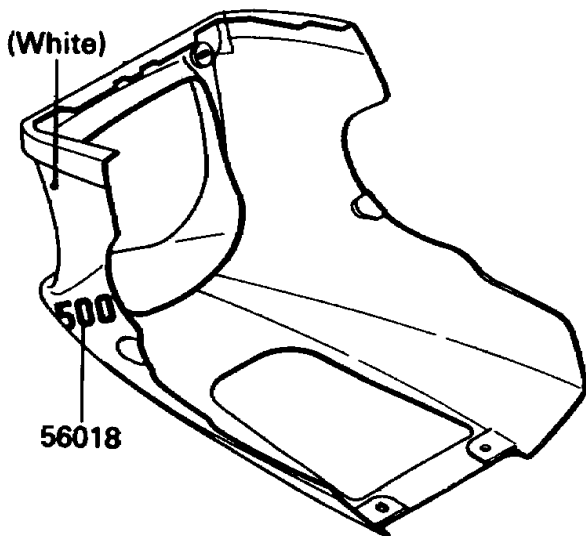

1988 EX500 PARTS DIAGRAM

Decals(White)(EX500-A2)

F2861-0002

1988 EX500 PARTS LIST

Decals(White)(EX500-A2)

ITEM NAME	PART NUMBER	QUANTITY
MARK,500 (Ref # 56018)	56018-1976	2
PATTERN,FUEL TANK,LH (Ref # 56047)	56047-1742	1
PATTERN,FUEL TANK,RH (Ref # 56047A)	56047-1743	1
PATTERN,FUEL TANK,RR,EX (Ref # 56047B)	56047-1744	1
PATTERN,SIDE COVER,LH (Ref # 56047C)	56047-1745	1
PATTERN,SIDE COVER,RH (Ref # 56047D)	56047-1746	1
PATTERN,SEAT COVER,LH (Ref # 56047E)	56047-1747	1
PATTERN,SEAT COVER,RH (Ref # 56047F)	56047-1748	1
PATTERN,UPP COWLING,LH (Ref # 56047G)	56047-1749	1
PATTERN,UPP COWLING,RH (Ref # 56047H)	56047-1750	1
MARK,TWIN CAM 8-VALVE (Ref # 56050)	56050-1051	2