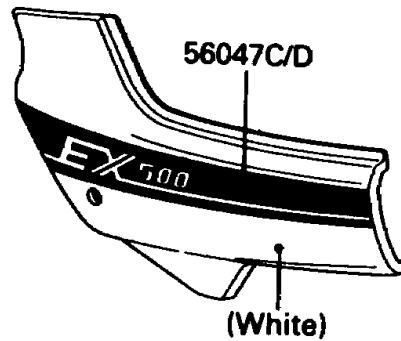

1988 EX500 PARTS DIAGRAM

Decals(White)(EX500-A2)

F2861-0002

1988 EX500 PARTS LIST

Decals(White)(EX500-A2)

ITEM NAME	PART NUMBER	QUANTITY
MARK,500 (Ref # 56018)	56018-1976	2
PATTERN,FUEL TANK,LH (Ref # 56047)	56047-1742	1
PATTERN,FUEL TANK,RH (Ref # 56047A)	56047-1743	1
PATTERN,FUEL TANK,RR,EX (Ref # 56047B)	56047-1744	1
PATTERN,SIDE COVER,LH (Ref # 56047C)	56047-1745	1
PATTERN,SIDE COVER,RH (Ref # 56047D)	56047-1746	1
PATTERN,SEAT COVER,LH (Ref # 56047E)	56047-1747	1
PATTERN,SEAT COVER,RH (Ref # 56047F)	56047-1748	1
PATTERN,UPP COWLING,LH (Ref # 56047G)	56047-1749	1
PATTERN,UPP COWLING,RH (Ref # 56047H)	56047-1750	1
MARK,TWIN CAM 8-VALVE (Ref # 56050)	56050-1051	2