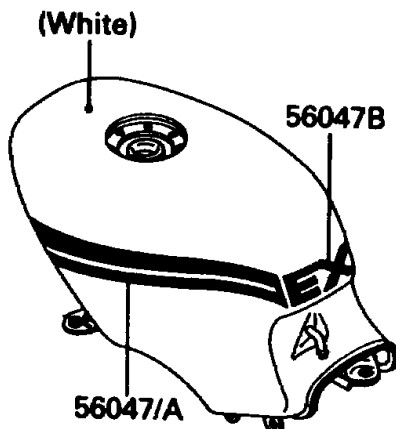

# 1988 EX500 PARTS DIAGRAM

Decals(White)(EX500-A2)

F2861-0002

# 1988 EX500 PARTS LIST

Decals(White)(EX500-A2)

ITEM NAME	PART NUMBER	QUANTITY
MARK,500 (Ref # 56018)	56018-1976	2
PATTERN,FUEL TANK,LH (Ref # 56047)	56047-1742	1
PATTERN,FUEL TANK,RH (Ref # 56047A)	56047-1743	1
PATTERN,FUEL TANK,RR,EX (Ref # 56047B)	56047-1744	1
PATTERN,SIDE COVER,LH (Ref # 56047C)	56047-1745	1
PATTERN,SIDE COVER,RH (Ref # 56047D)	56047-1746	1
PATTERN,SEAT COVER,LH (Ref # 56047E)	56047-1747	1
PATTERN,SEAT COVER,RH (Ref # 56047F)	56047-1748	1
PATTERN,UPP COWLING,LH (Ref # 56047G)	56047-1749	1
PATTERN,UPP COWLING,RH (Ref # 56047H)	56047-1750	1
MARK,TWIN CAM 8-VALVE (Ref # 56050)	56050-1051	2